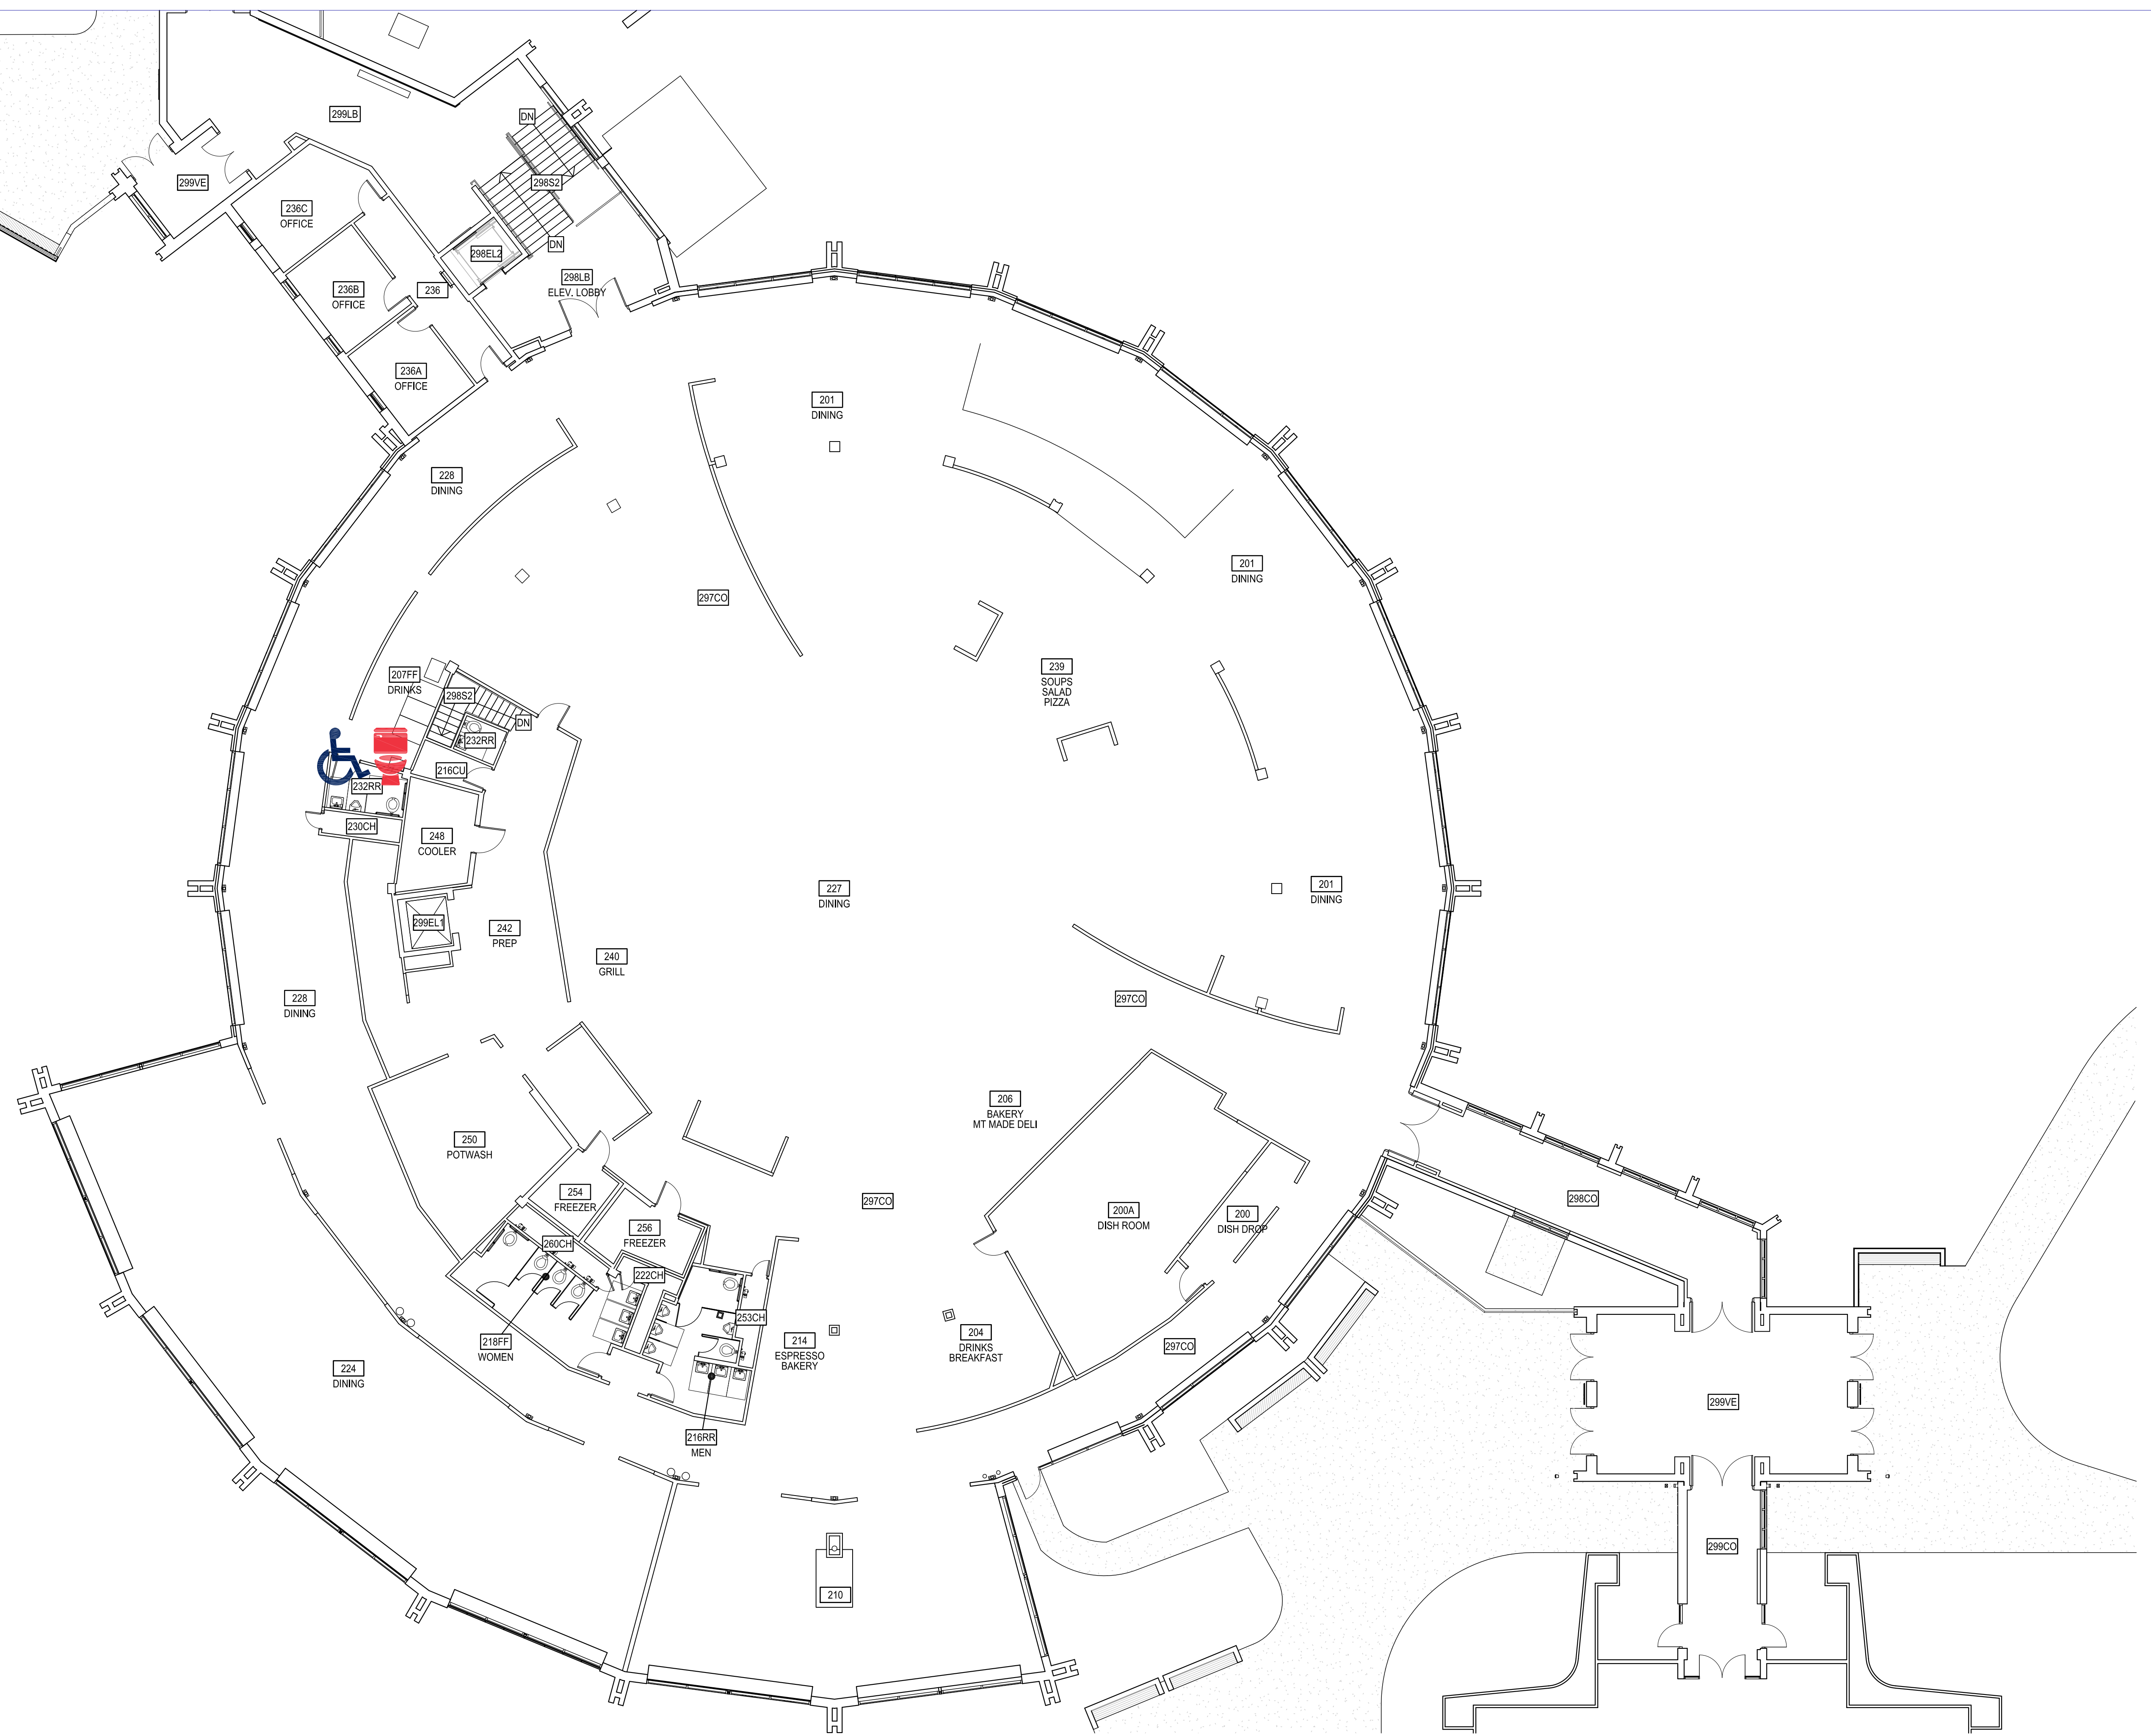

GENDER NEUTRAL RESTROOM

ACCESSIBLE GENDER NEUTRAL RESTROOM

Miller Dining Hall - First Level