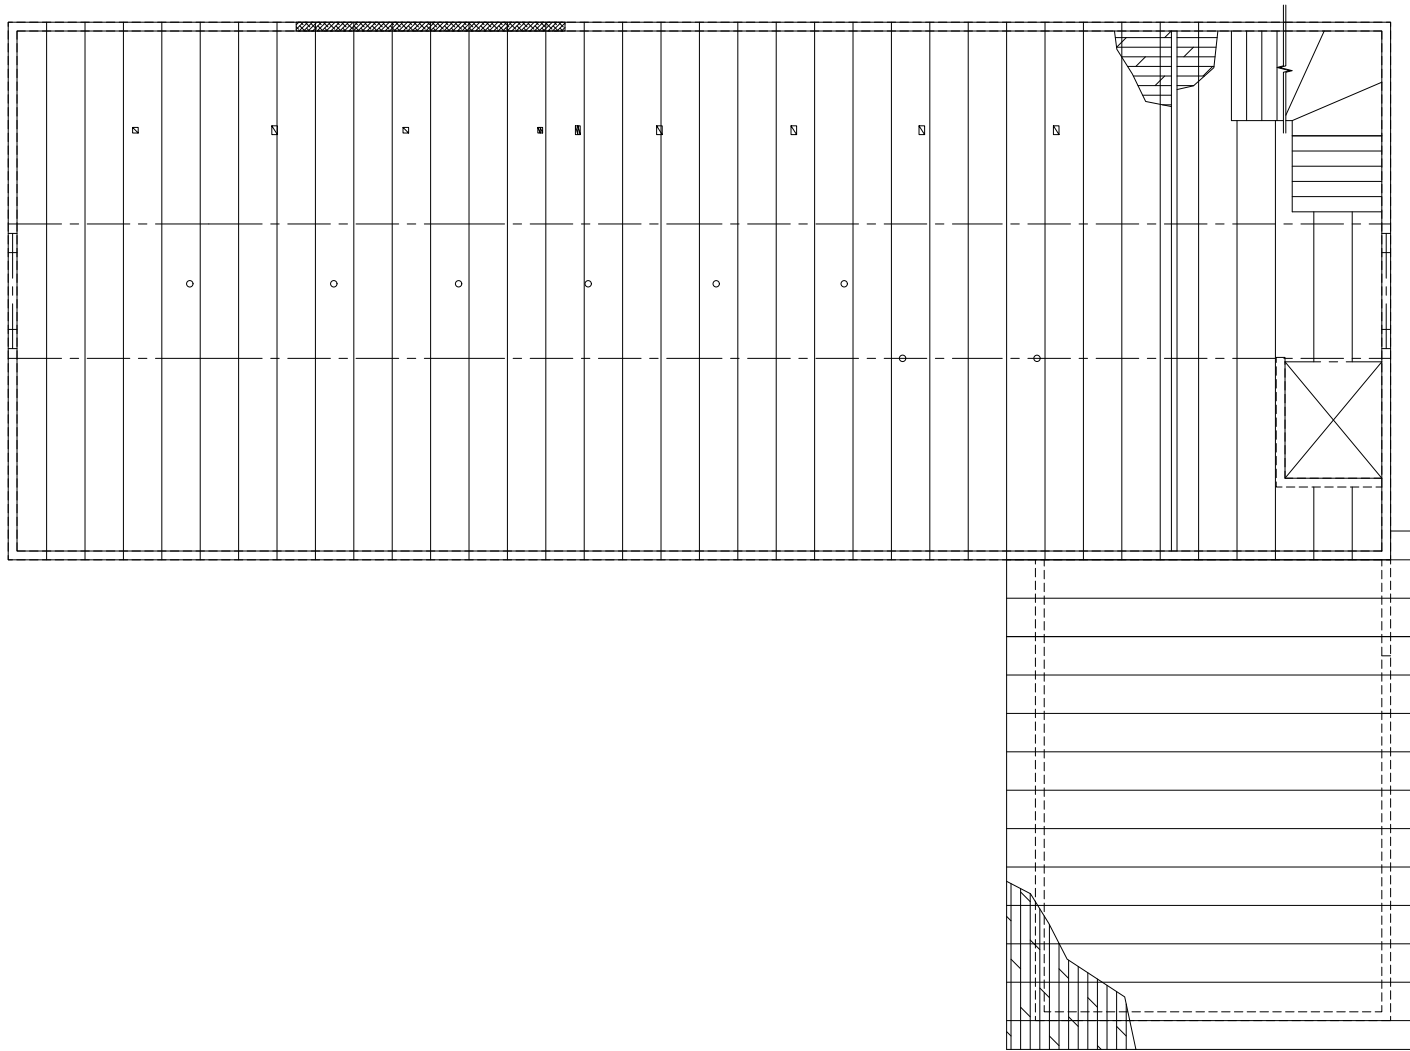

M MONTANA
STATE UNIVERSITY
CAMPUS PLANNING,
DESIGN & CONSTRUCTION
BOZEMAN, MONTANA
PHONE: 406.994.5413 FAX: 406.994.5665

INDEX #	60
BUILDING #	631