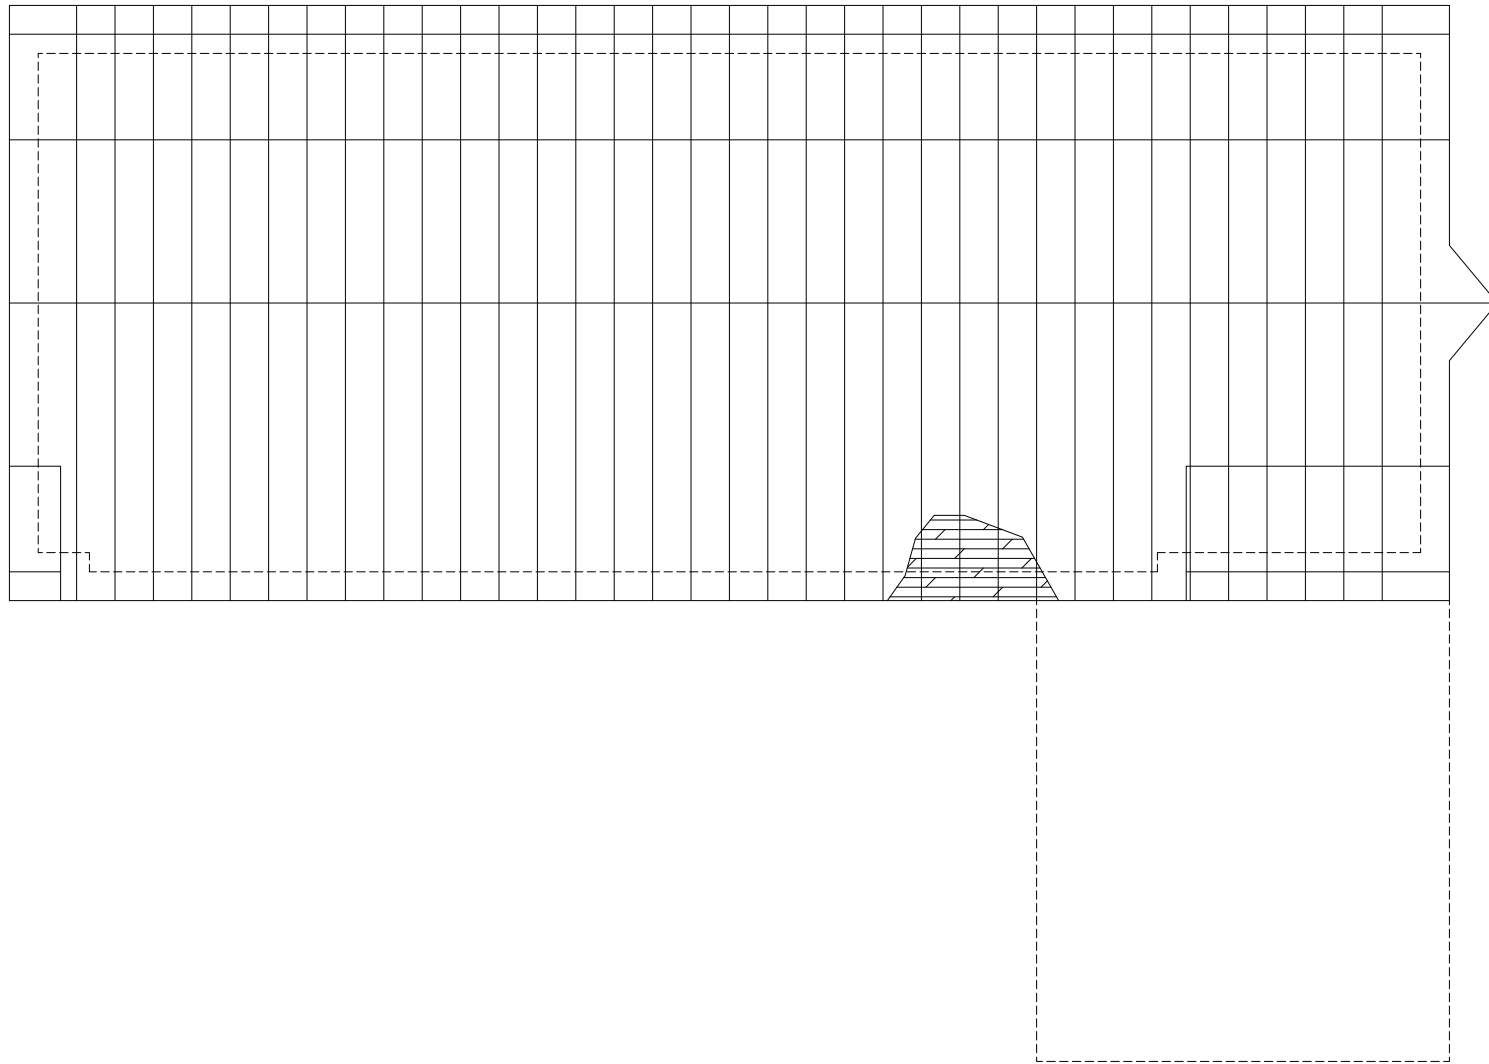

M MONTANA
STATE UNIVERSITY
CAMPUS PLANNING,
DESIGN & CONSTRUCTION
BOZEMAN, MONTANA
PHONE: 406.994.5413 FAX: 406.994.5665

INDEX #	60
BUILDING #	631