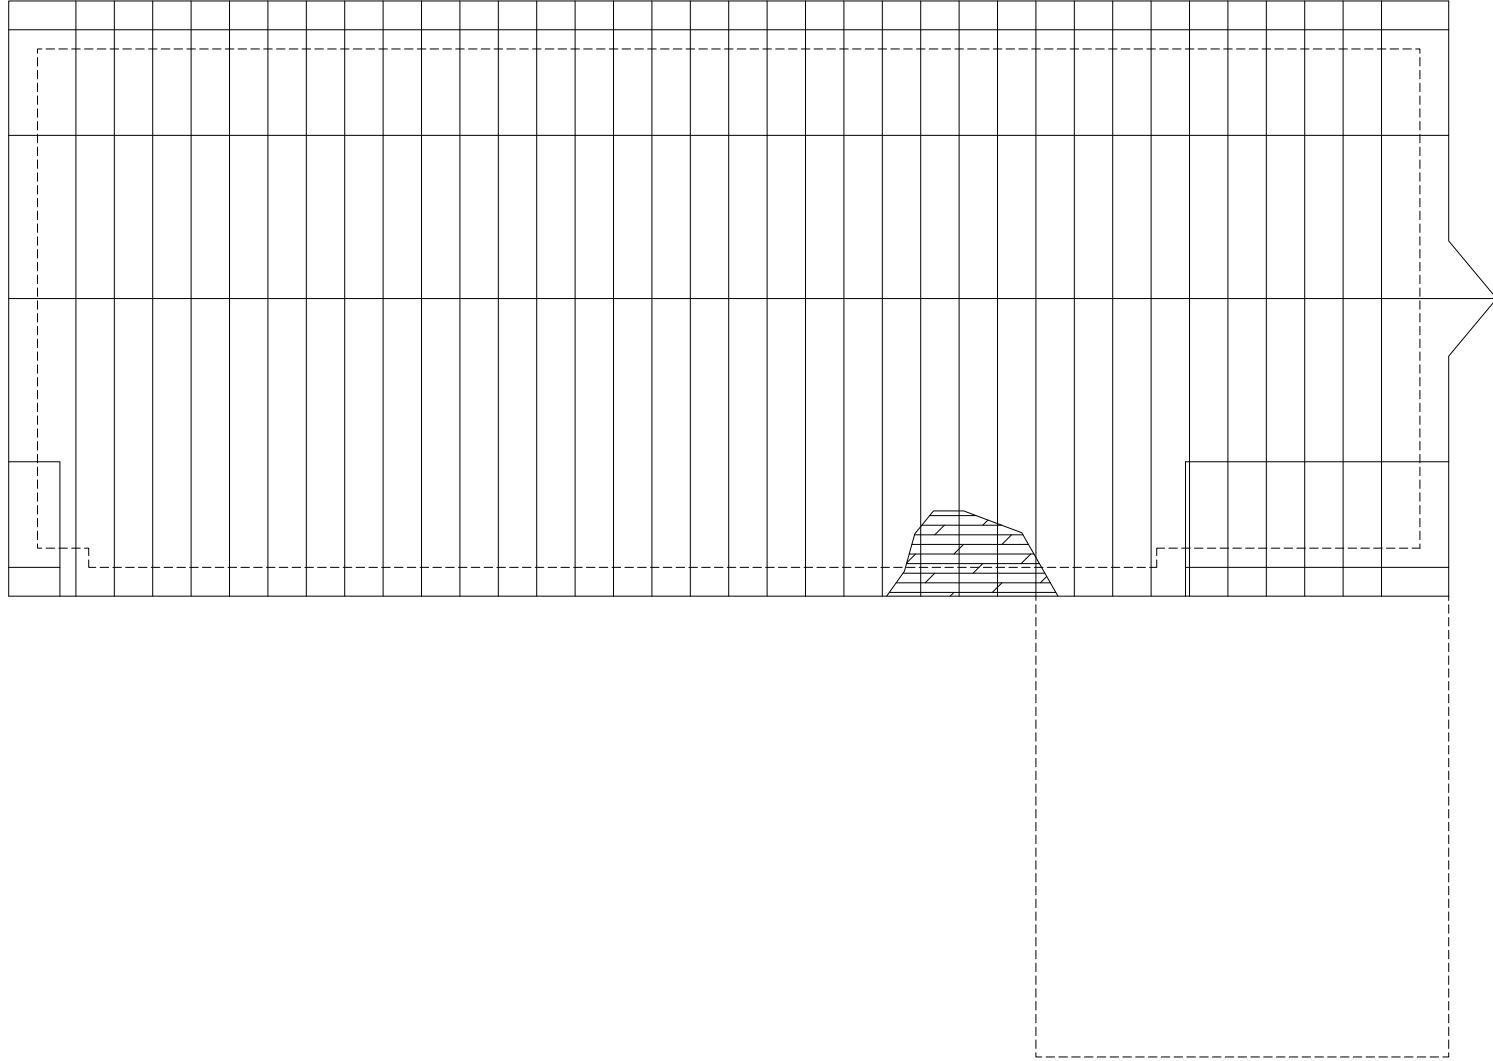

M MONTANA
STATE UNIVERSITY
CAMPUS PLANNING,
DESIGN & CONSTRUCTION
BOZEMAN, MONTANA
PHONE: 406.994.5413 FAX: 406.994.5665

INDEX #	60
BUILDING #	631