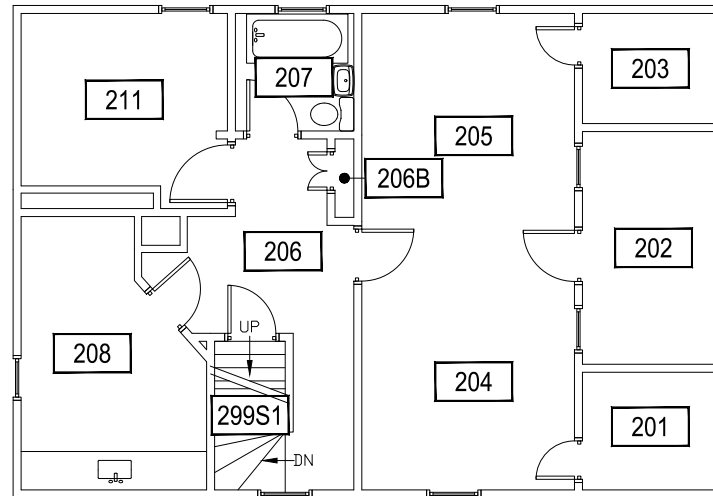

MONTANA STATE UNIVERSITY CAMPUS PLANNING, DESIGN & CONSTRUCTION BOZEMAN, MONTANA PHONE: 406.994.5413 FAX: 406.994.5665	INDEX # 59
	BUILDING # 630