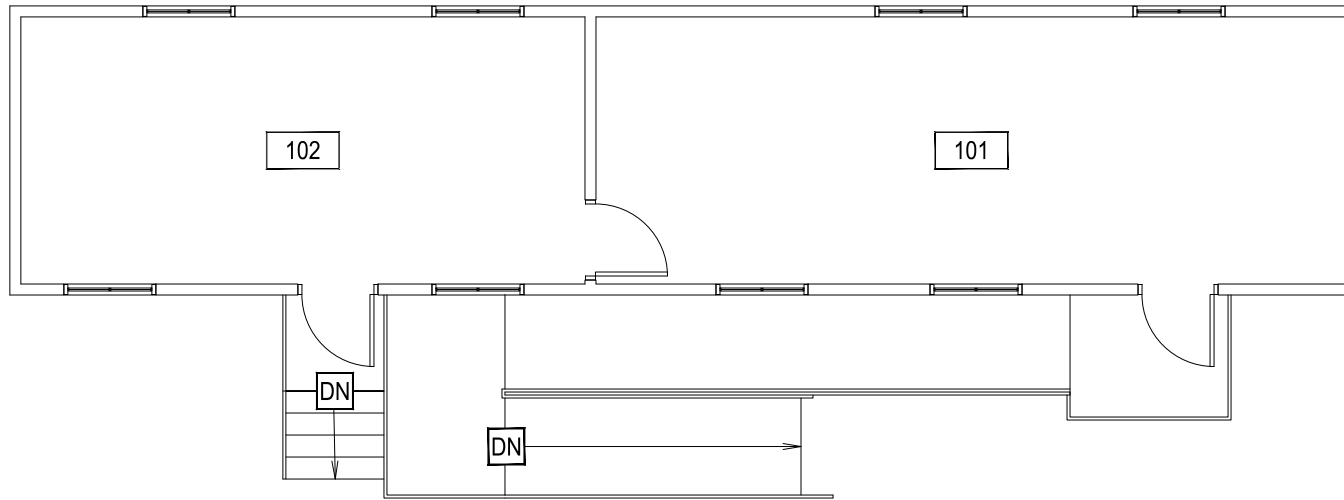

448

MOLECULAR
BEAM FACILITY

471

MOLECULAR BEAM
MODULAR

SCALE: 1/8" = 1'-0"

FIRST LEVEL

RC MOLECULAR BEAM MODULAR

M MONTANA
STATE UNIVERSITY
CAMPUS PLANNING,
DESIGN & CONSTRUCTION
BOZEMAN, MONTANA
PHONE: 406.994.5413 FAX: 406.994.5665