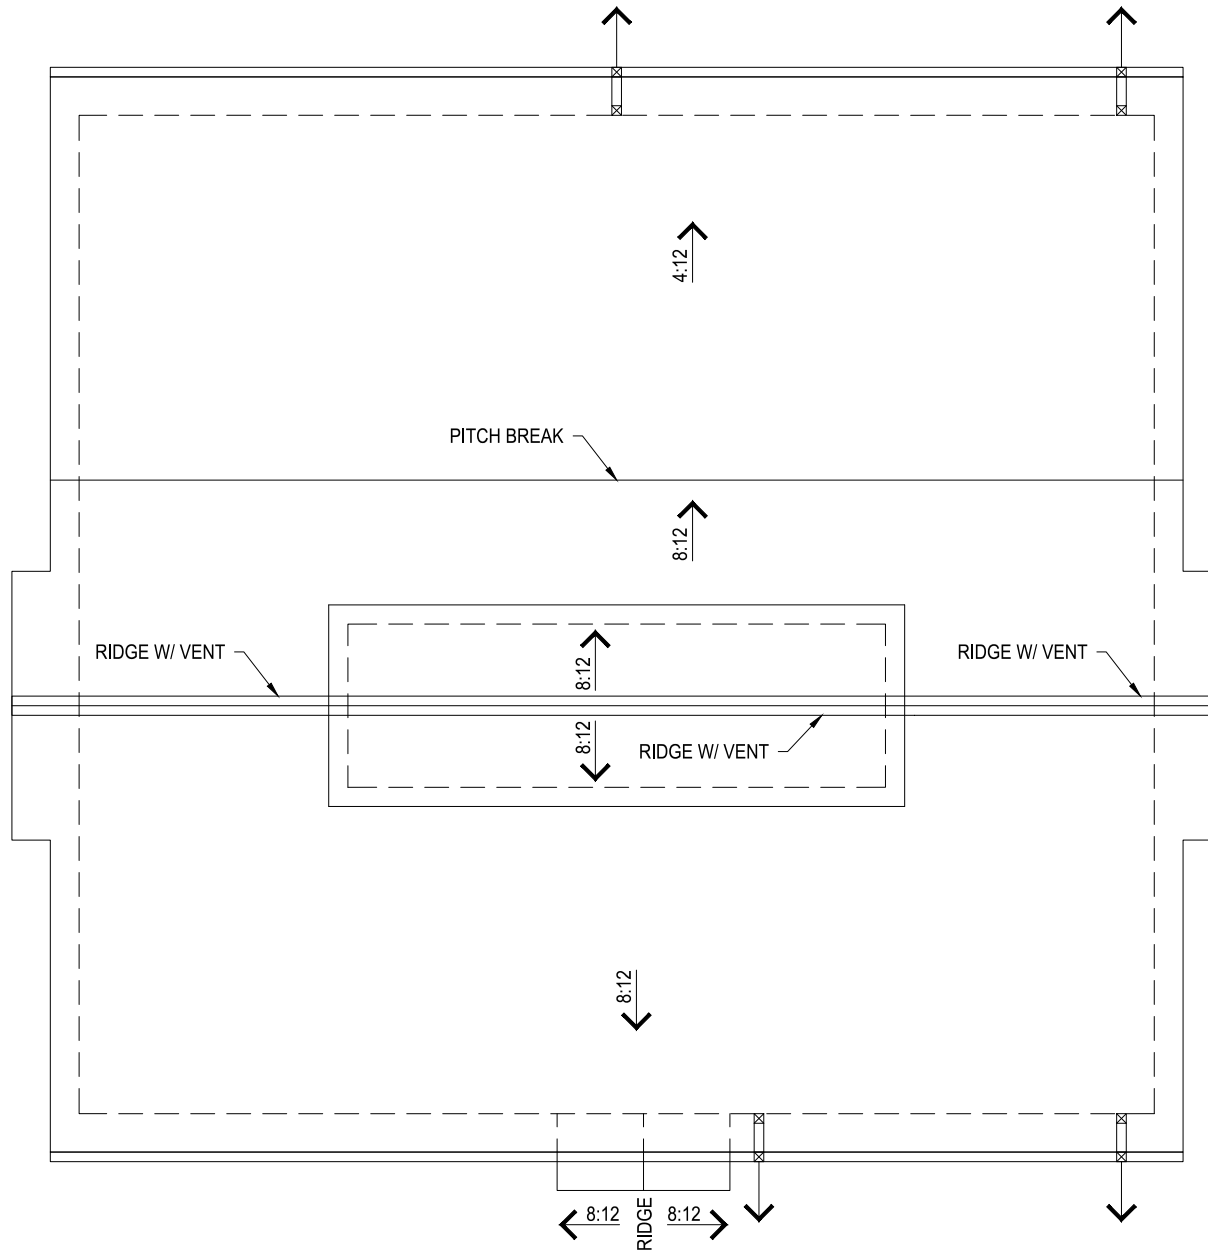

Dec 16, 2016 - 9:47am - 416_AR.dwg
H:\Bart Farm Shop\Building Plan - Book Copy\

M MONTANA STATE UNIVERSITY
FACILITIES PLANNING,
DESIGN AND CONSTRUCTION
BOZEMAN, MONTANA
PHONE: 406.994.4131 FAX: 406.994.6572

INDEX #	98
BUILDING #	416