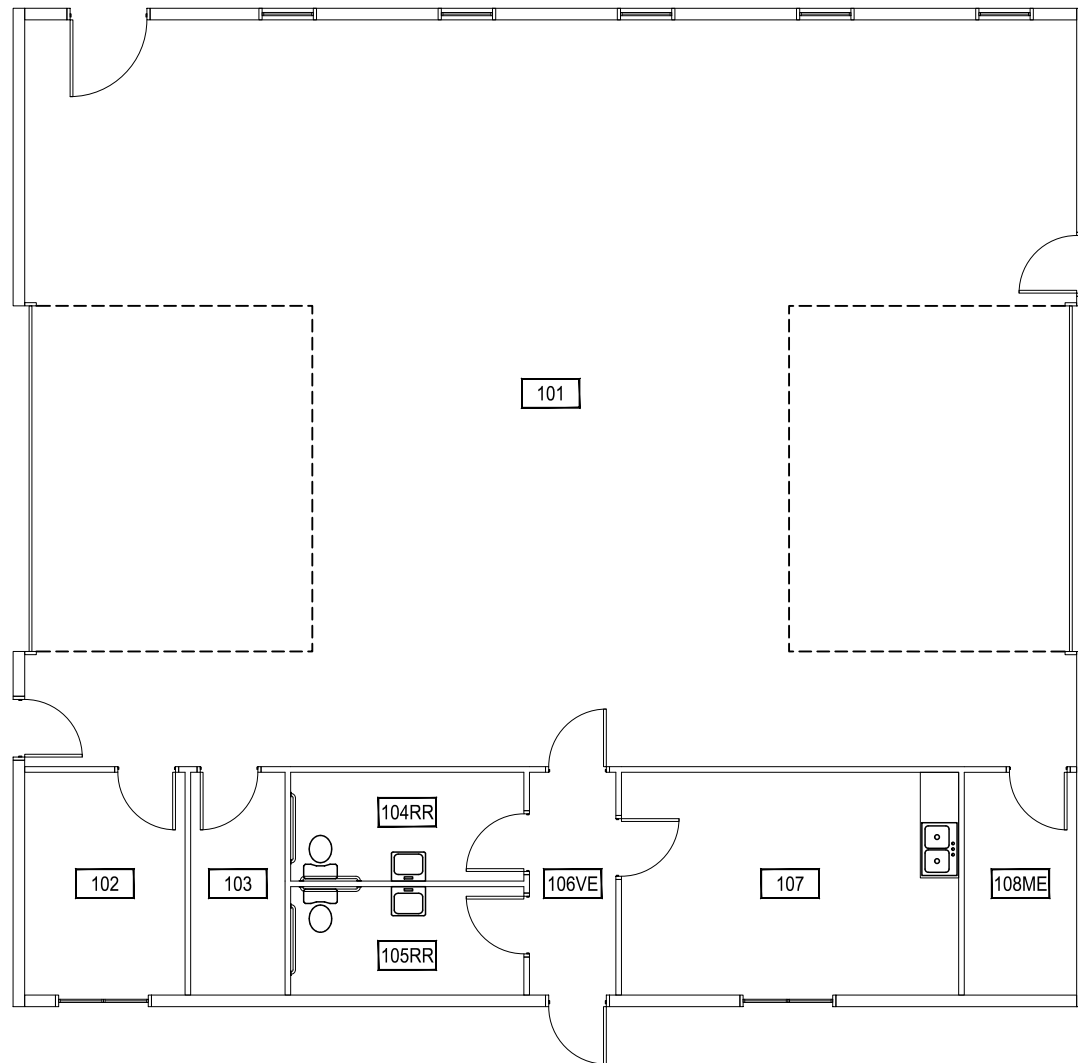

Dec 16, 2016 - 9:47am - 416_A1.dwg
H:\Bart Farm Shop\Building Plan - Book Copy\

M MONTANA
STATE UNIVERSITY
FACILITIES PLANNING,
DESIGN AND CONSTRUCTION
BOZEMAN, MONTANA
PHONE: 406.994.4131 FAX: 406.994.6572

INDEX #	98
BUILDING #	416