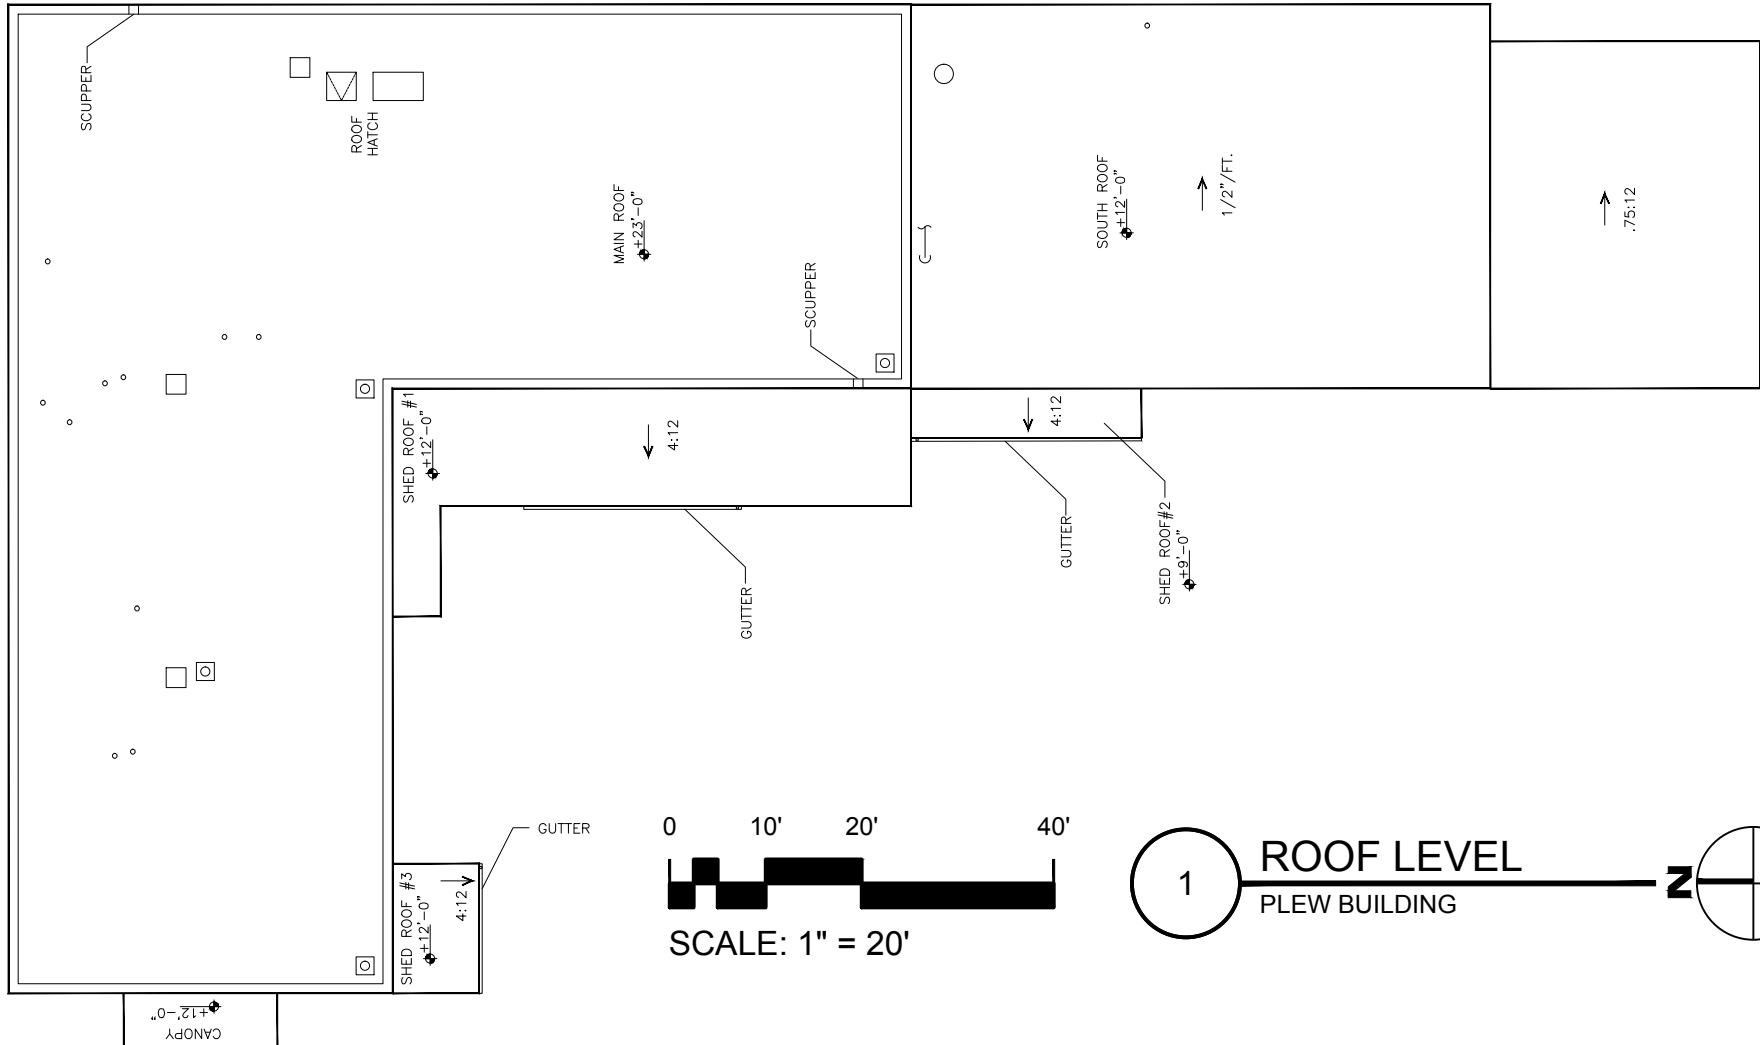

INDEX #
4
BUILDING #
316

1 SECOND LEVEL
PLEW BUILDING

M MONTANA
STATE UNIVERSITY
CAMPUS PLANNING,
DESIGN & CONSTRUCTION
BOZEMAN, MONTANA
PHONE: 406.994.5413 FAX: 406.994.5665

INDEX #
4
BUILDING #
316

 MONTANA STATE UNIVERSITY CAMPUS PLANNING, DESIGN & CONSTRUCTION BOZEMAN, MONTANA PHONE: 406.994.5413 FAX: 406.994.5665	INDEX #
	4
	BUILDING #
	316