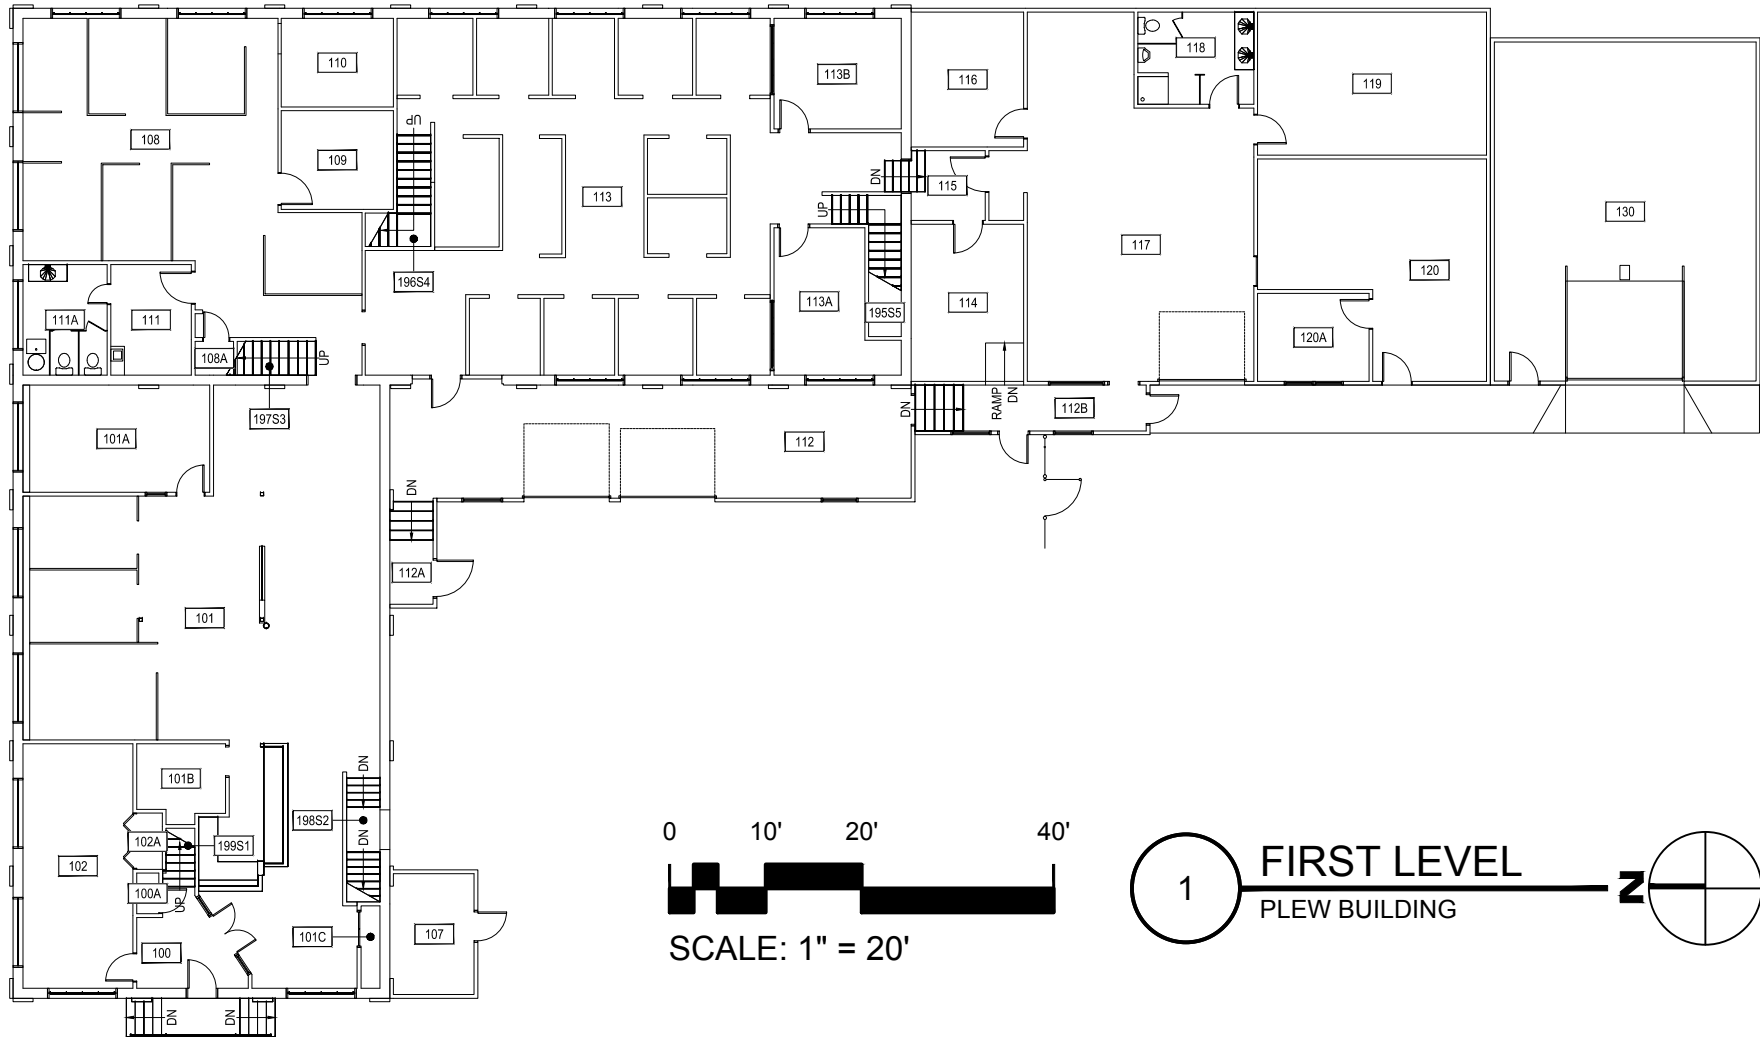

M MONTANA
STATE UNIVERSITY
CAMPUS PLANNING,
DESIGN & CONSTRUCTION
BOZEMAN, MONTANA
PHONE: 406.994.5413 FAX: 406.994.5665

INDEX #
4
BUILDING #
316