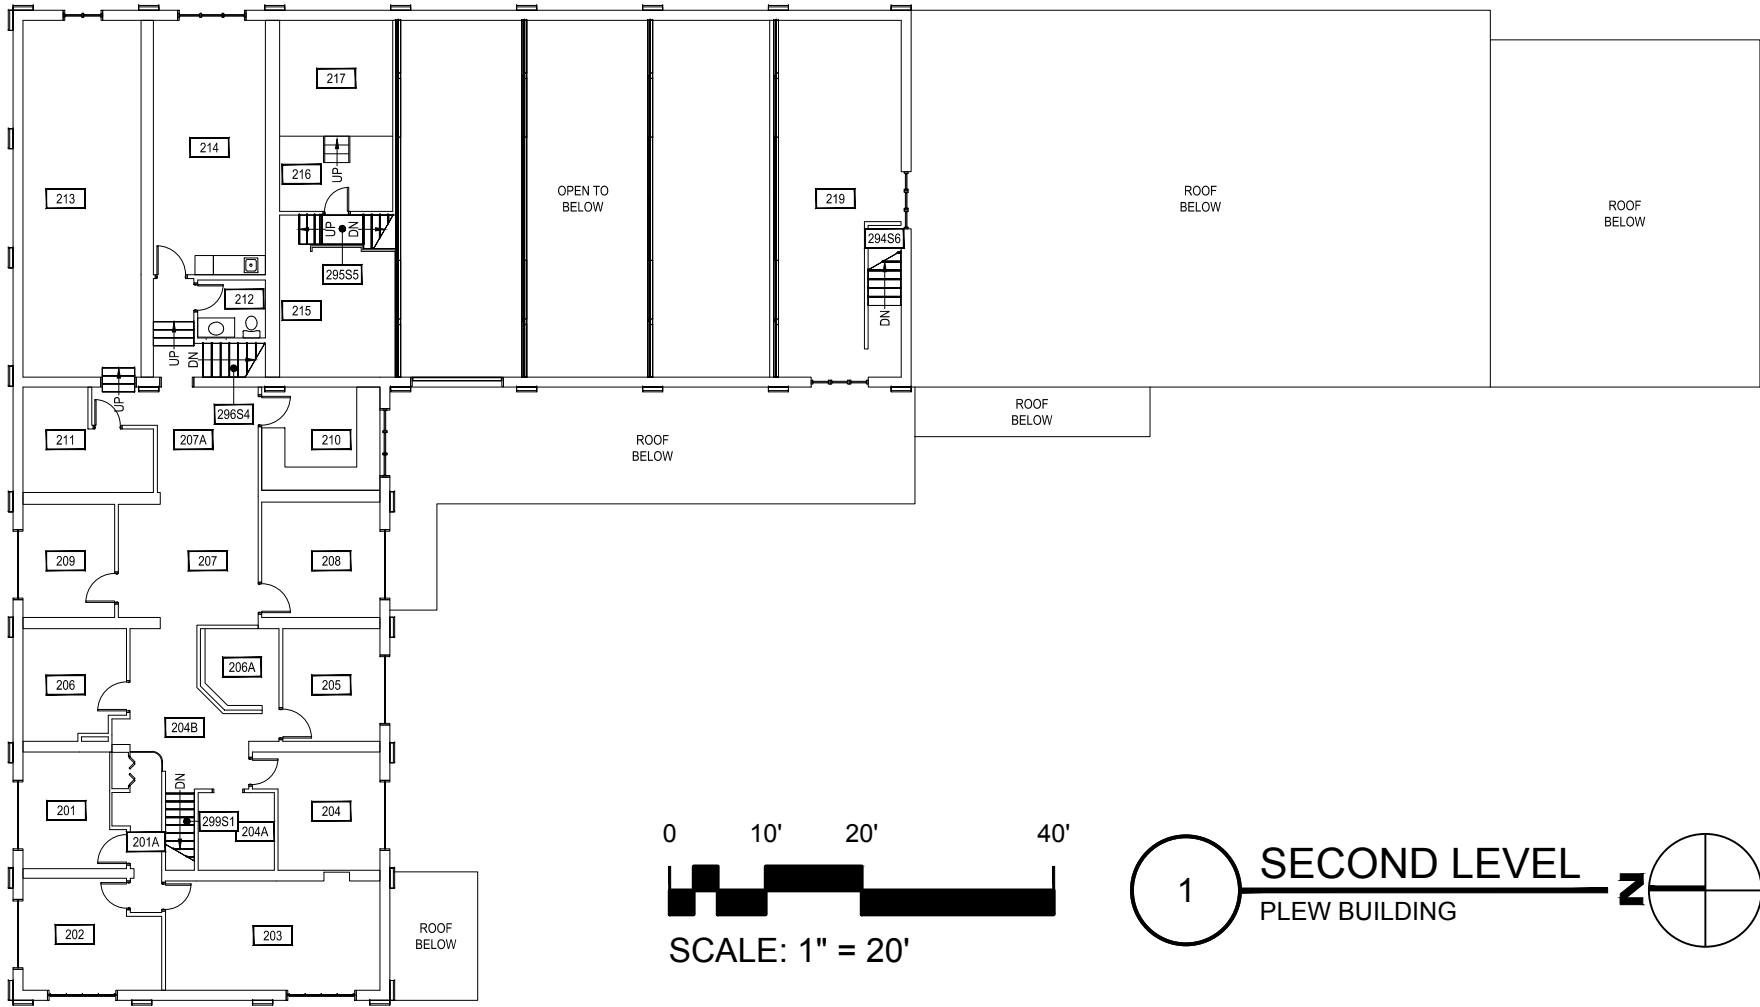

INDEX #
4
BUILDING #
316

1 SECOND LEVEL
PLEW BUILDING

M MONTANA
STATE UNIVERSITY
CAMPUS PLANNING,
DESIGN & CONSTRUCTION
BOZEMAN, MONTANA
PHONE: 406.994.5413 FAX: 406.994.5665

INDEX #
4
BUILDING #
316

 MONTANA STATE UNIVERSITY CAMPUS PLANNING, DESIGN & CONSTRUCTION BOZEMAN, MONTANA PHONE: 406.994.5413 FAX: 406.994.5665	INDEX #
	4
	BUILDING #
	316