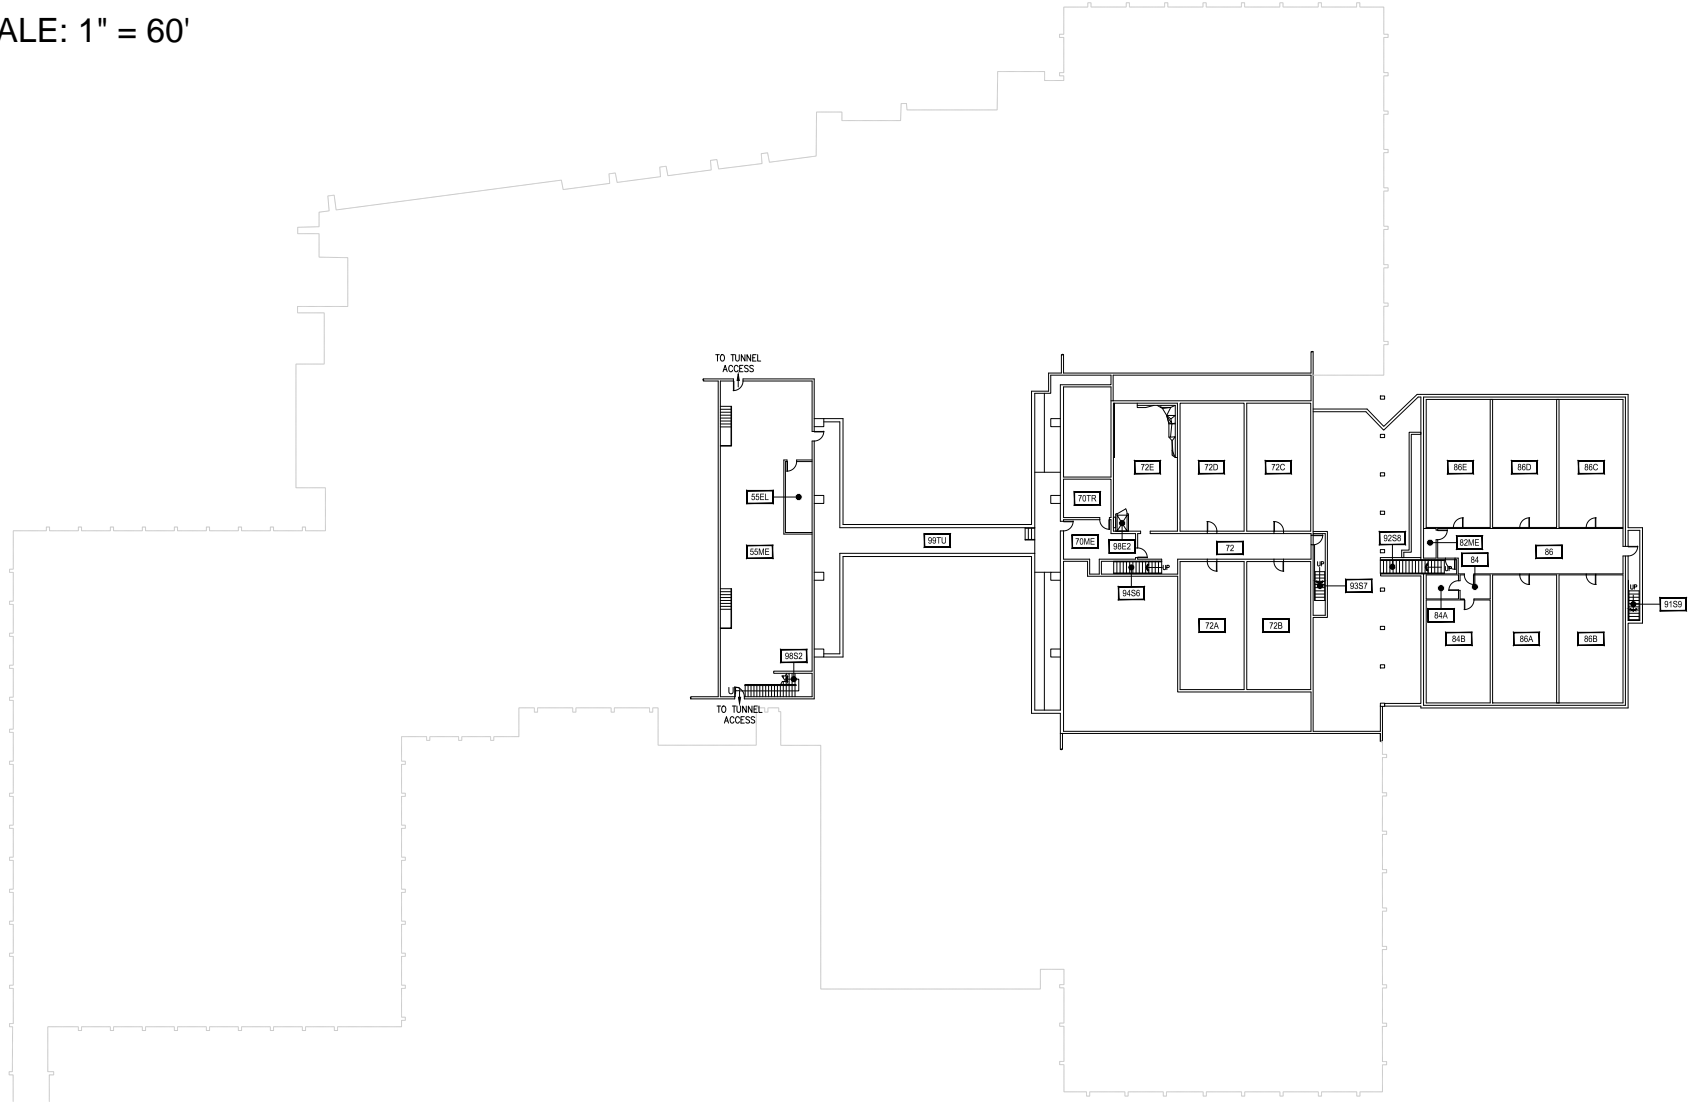

0 30' 60' 120'

SCALE: 1" = 60'

Mar 19, 2015 - 1:25pm - 123_AB.dwg
C:\Users\gary.gramer\AppData\Local\Temp\AcPublish_8440\

1 **BASEMENT LEVEL**
MARGA HOSAEUS FITNESS CENTER

M MONTANA STATE UNIVERSITY
CAMPUS PLANNING,
DESIGN & CONSTRUCTION
BOZEMAN, MONTANA
PHONE: 406.994.5413 FAX: 406.994.5665

INDEX # **37**
BUILDING # **123**

0 30' 60' 120'

SCALE: 1" = 60'

FIRST LEVEL

MARGA HOSAEUS FITNESS CENTER

0 30' 60' 120'

SCALE: 1" = 60'

Mar 19, 2015 - 1:25pm - 123_A2.dwg
H:\Marga Hosaeus Fitness Center\Building Plan - Book Copy\