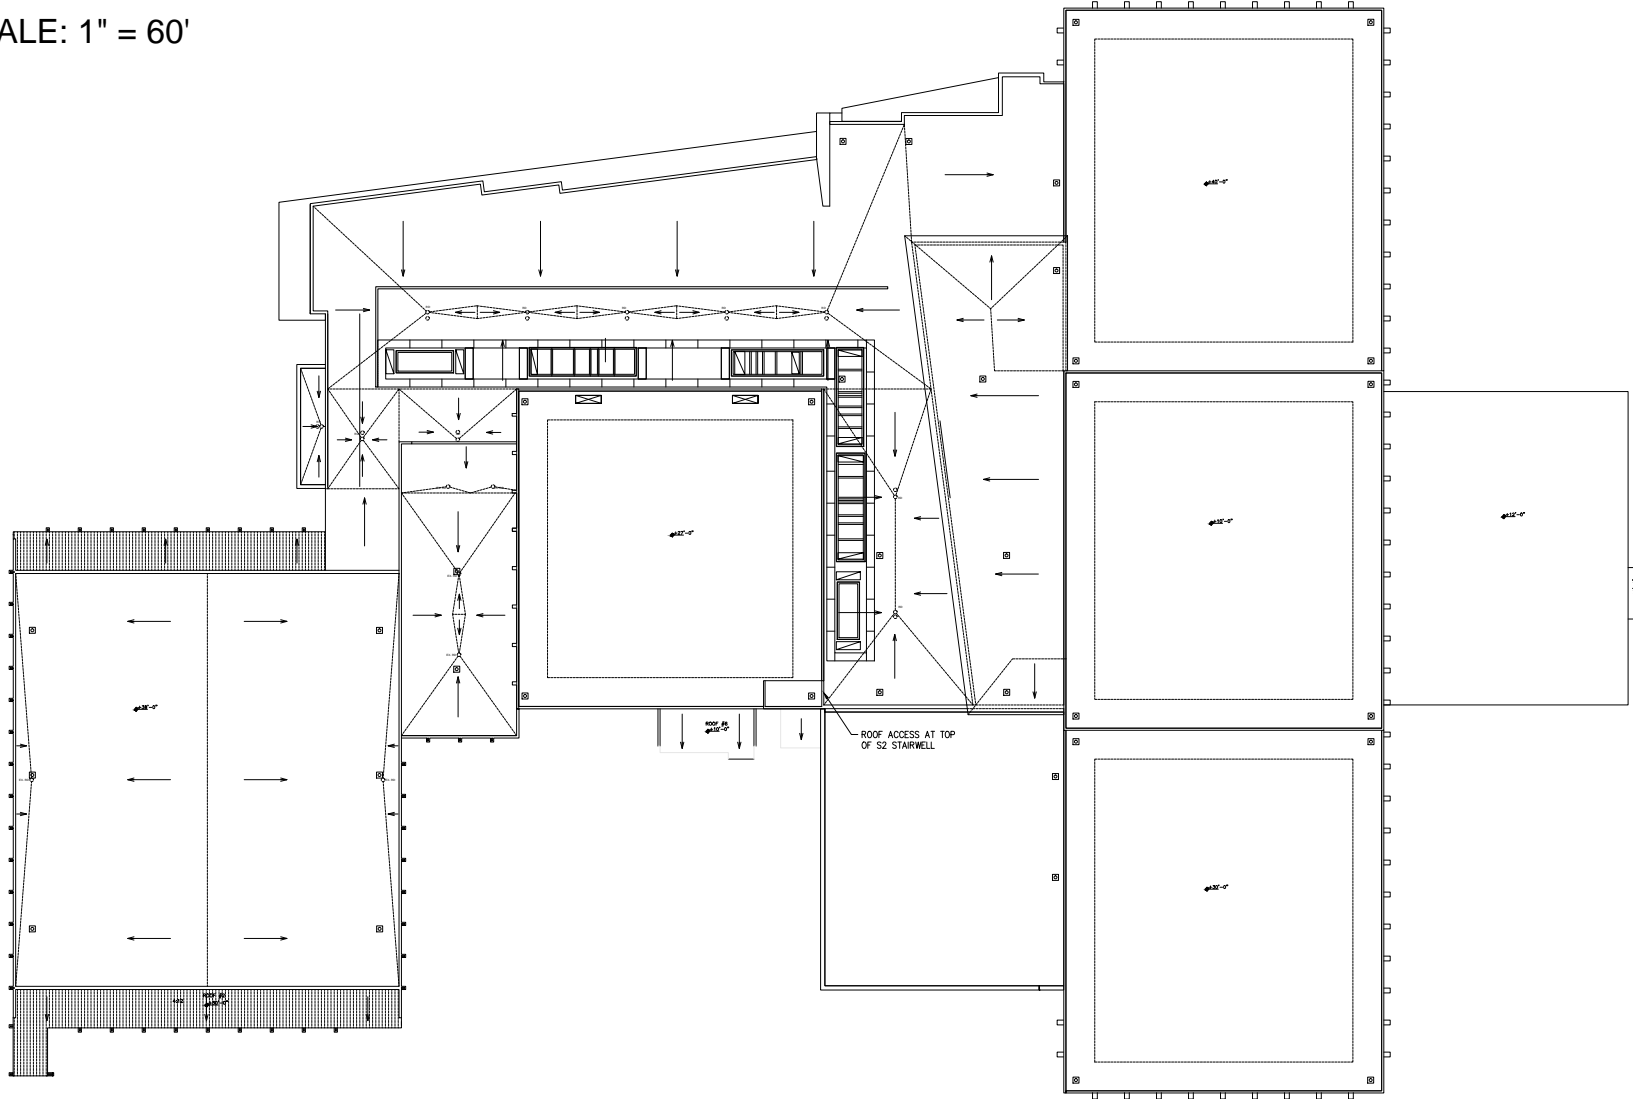

INDEX # **37**
BUILDING # **123**

0 30' 60' 120'

SCALE: 1" = 60'

FIRST LEVEL

MARGA HOSAEUS FITNESS CENTER

0 30' 60' 120'

SCALE: 1" = 60'

Mar 19, 2015 - 1:25pm - 123_A2.dwg
H:\Marga Hosaeus Fitness Center\Building Plan - Book Copy\

SCALE: 1" = 60'

Mar 19, 2015 - 1:25pm - 123_AR.dwg
HE\Marga Hosaeus Fitness Center\Building Plan - Book Copy\

ROOF LEVEL

MARGA HOSAEUS FITNESS CENTER

M MONTANA STATE UNIVERSITY
 CAMPUS PLANNING,
 DESIGN & CONSTRUCTION
 BOZEMAN, MONTANA
 PHONE: 406.994.5413 FAX: 406.994.5665