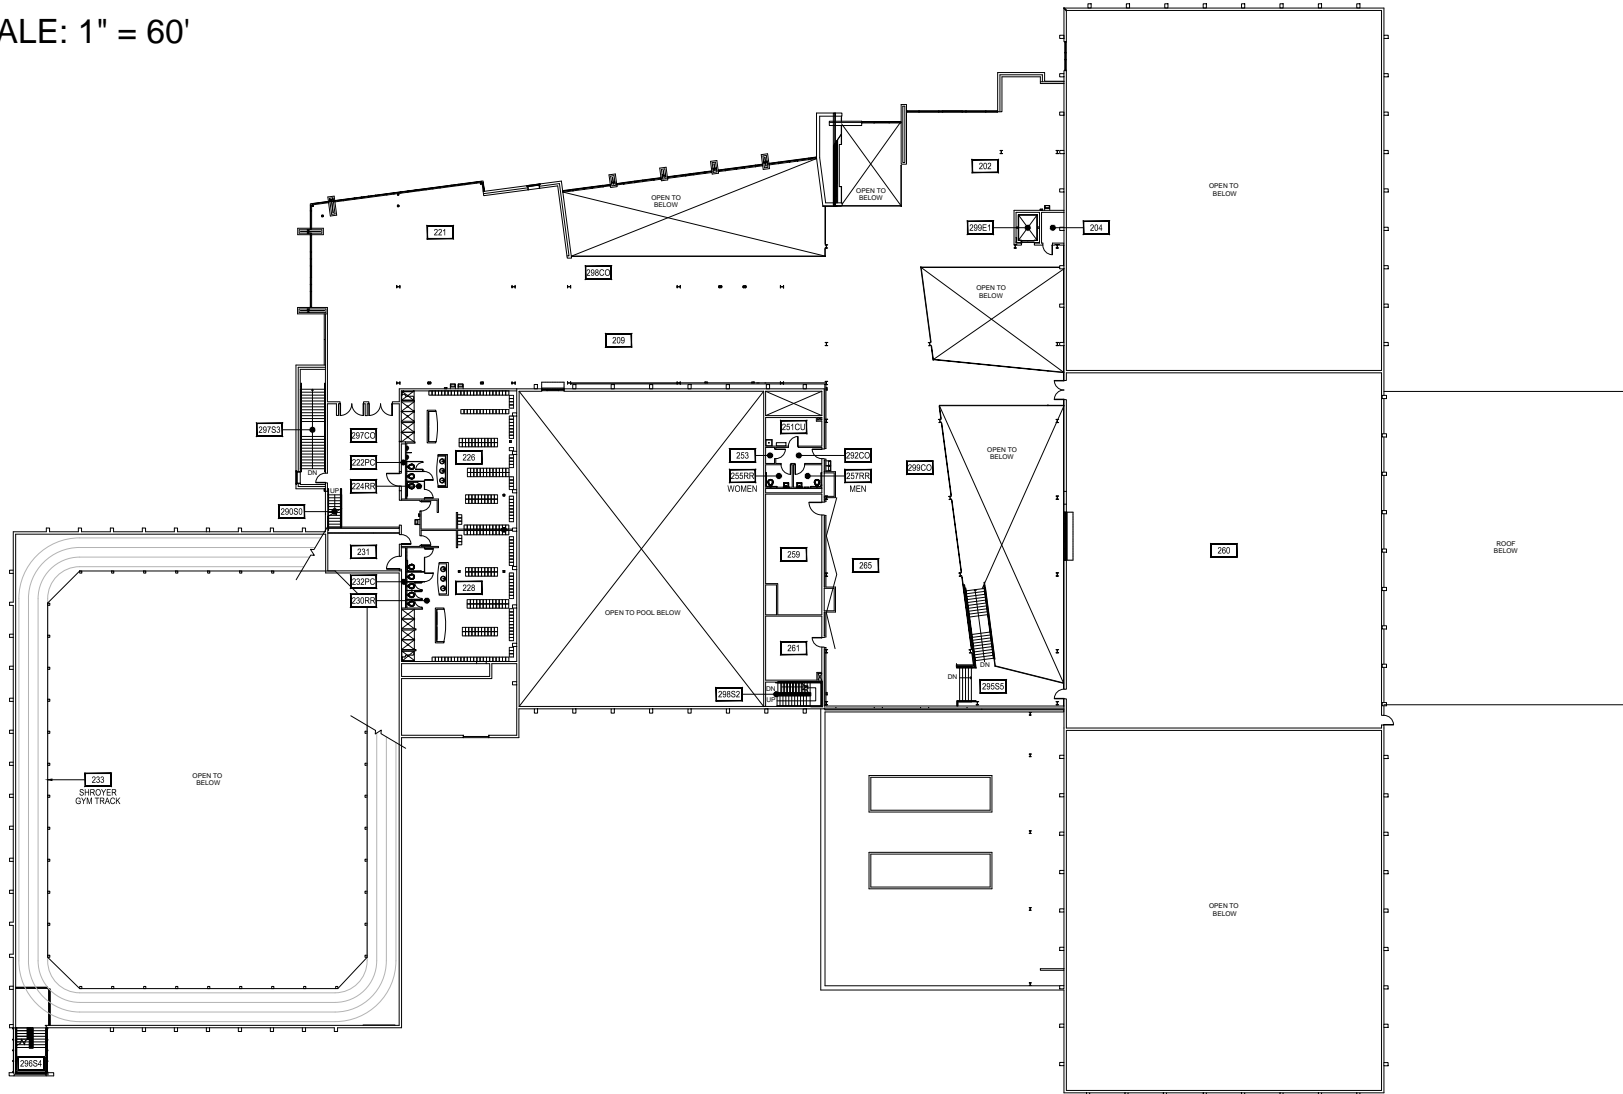

0 30' 60' 120'

SCALE: 1" = 60'

Mar 19, 2015 - 1:25pm - 123_AB.dwg
C:\Users\gary.gramer\AppData\Local\Temp\AcPublish_8440\

1 **BASEMENT LEVEL**
MARGA HOSAEUS FITNESS CENTER

M MONTANA STATE UNIVERSITY
CAMPUS PLANNING,
DESIGN & CONSTRUCTION
BOZEMAN, MONTANA
PHONE: 406.994.5413 FAX: 406.994.5665

INDEX # **37**
BUILDING # **123**

0 30' 60' 120'

SCALE: 1" = 60'

FIRST LEVEL

MARGA HOSAEUS FITNESS CENTER

0 30' 60' 120'

SCALE: 1" = 60'

Mar 19, 2015 - 1:25pm - 123_A2.dwg
H:\Marga Hosaeus Fitness Center\Building Plan - Book Copy\