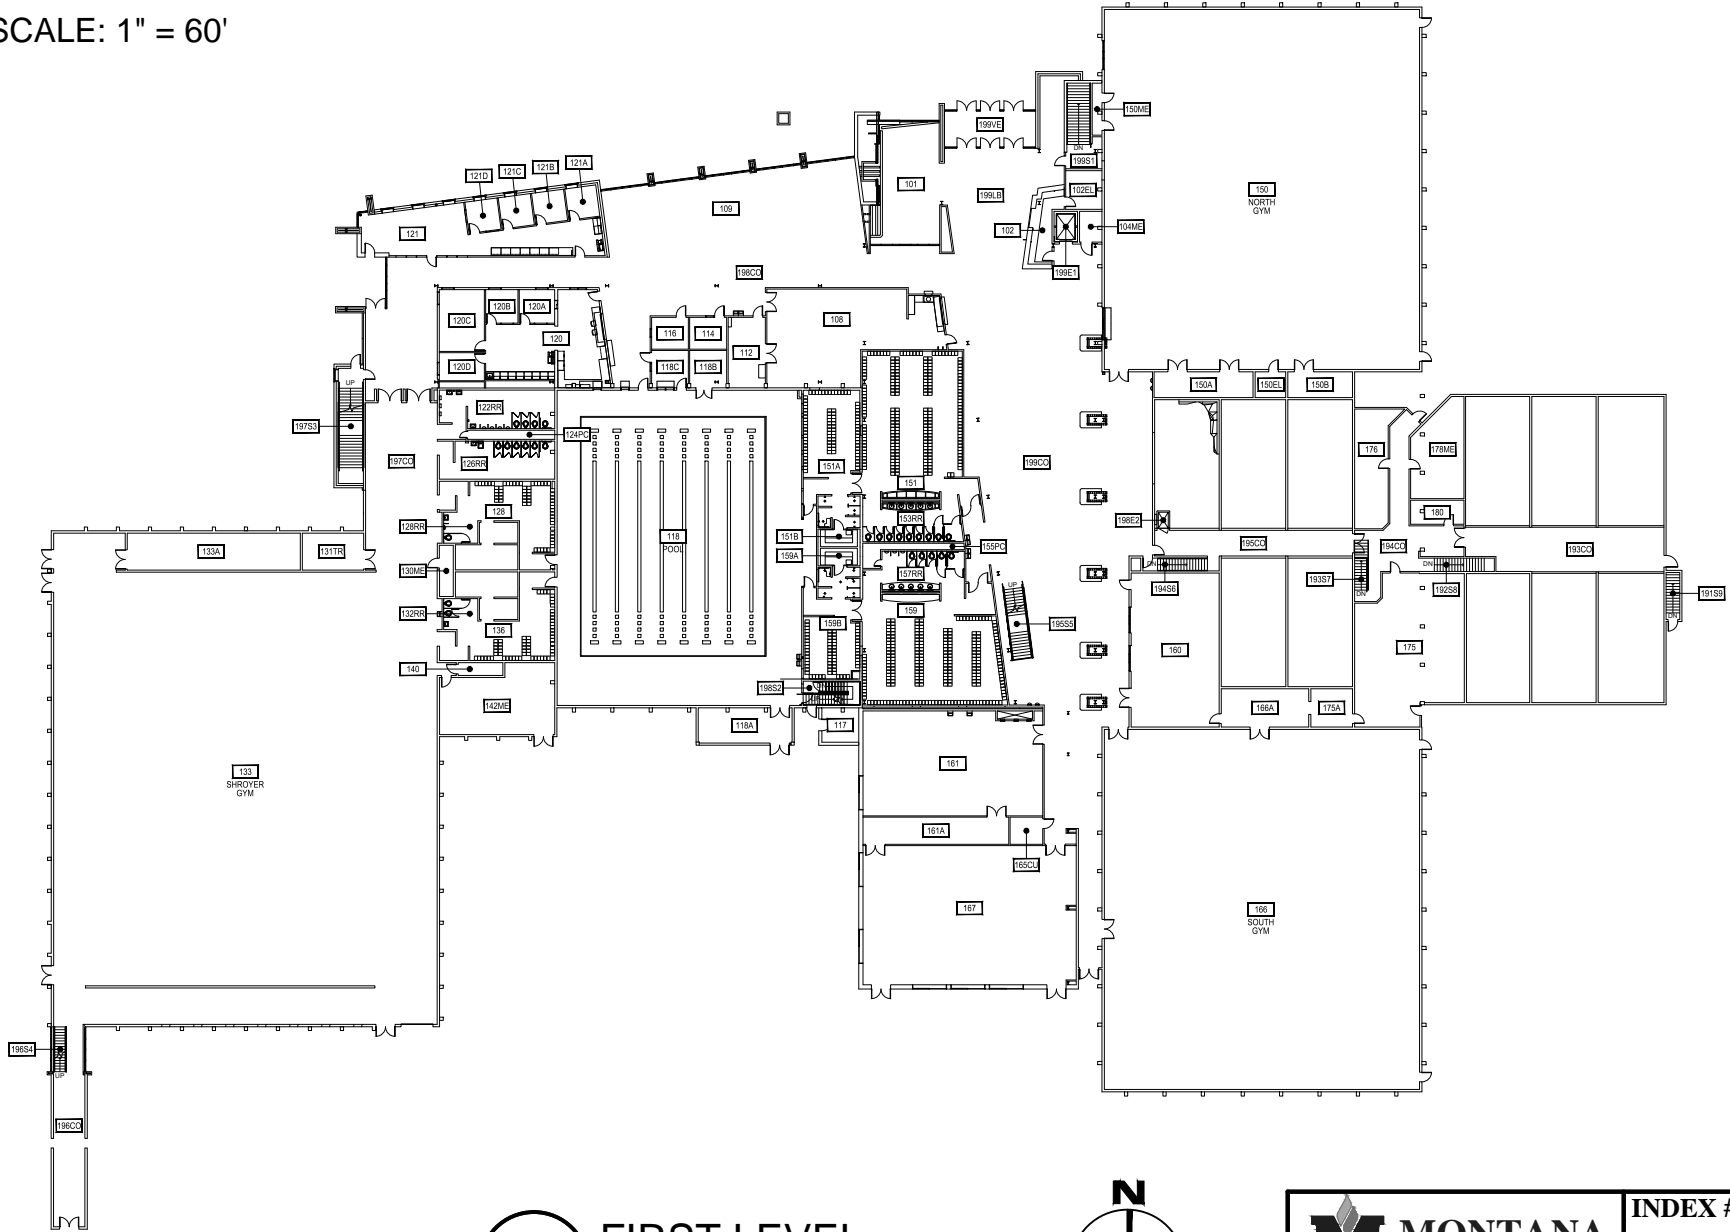

0 30' 60' 120'

SCALE: 1" = 60'

Mar 19, 2015 - 1:25pm - 123_AB.dwg
C:\Users\gary.gramer\AppData\Local\Temp\AcPublish_8440\

1 **BASEMENT LEVEL**
MARGA HOSAEUS FITNESS CENTER

M MONTANA STATE UNIVERSITY
CAMPUS PLANNING,
DESIGN & CONSTRUCTION
BOZEMAN, MONTANA
PHONE: 406.994.5413 FAX: 406.994.5665

INDEX # **37**
BUILDING # **123**

0 30' 60' 120'

SCALE: 1" = 60'

FIRST LEVEL

MARGA HOSAEUS FITNESS CENTER

0 30' 60' 120'

SCALE: 1" = 60'

Mar 19, 2015 - 1:25pm - 123_A2.dwg
H:\Marga Hosaeus Fitness Center\Building Plan - Book Copy\