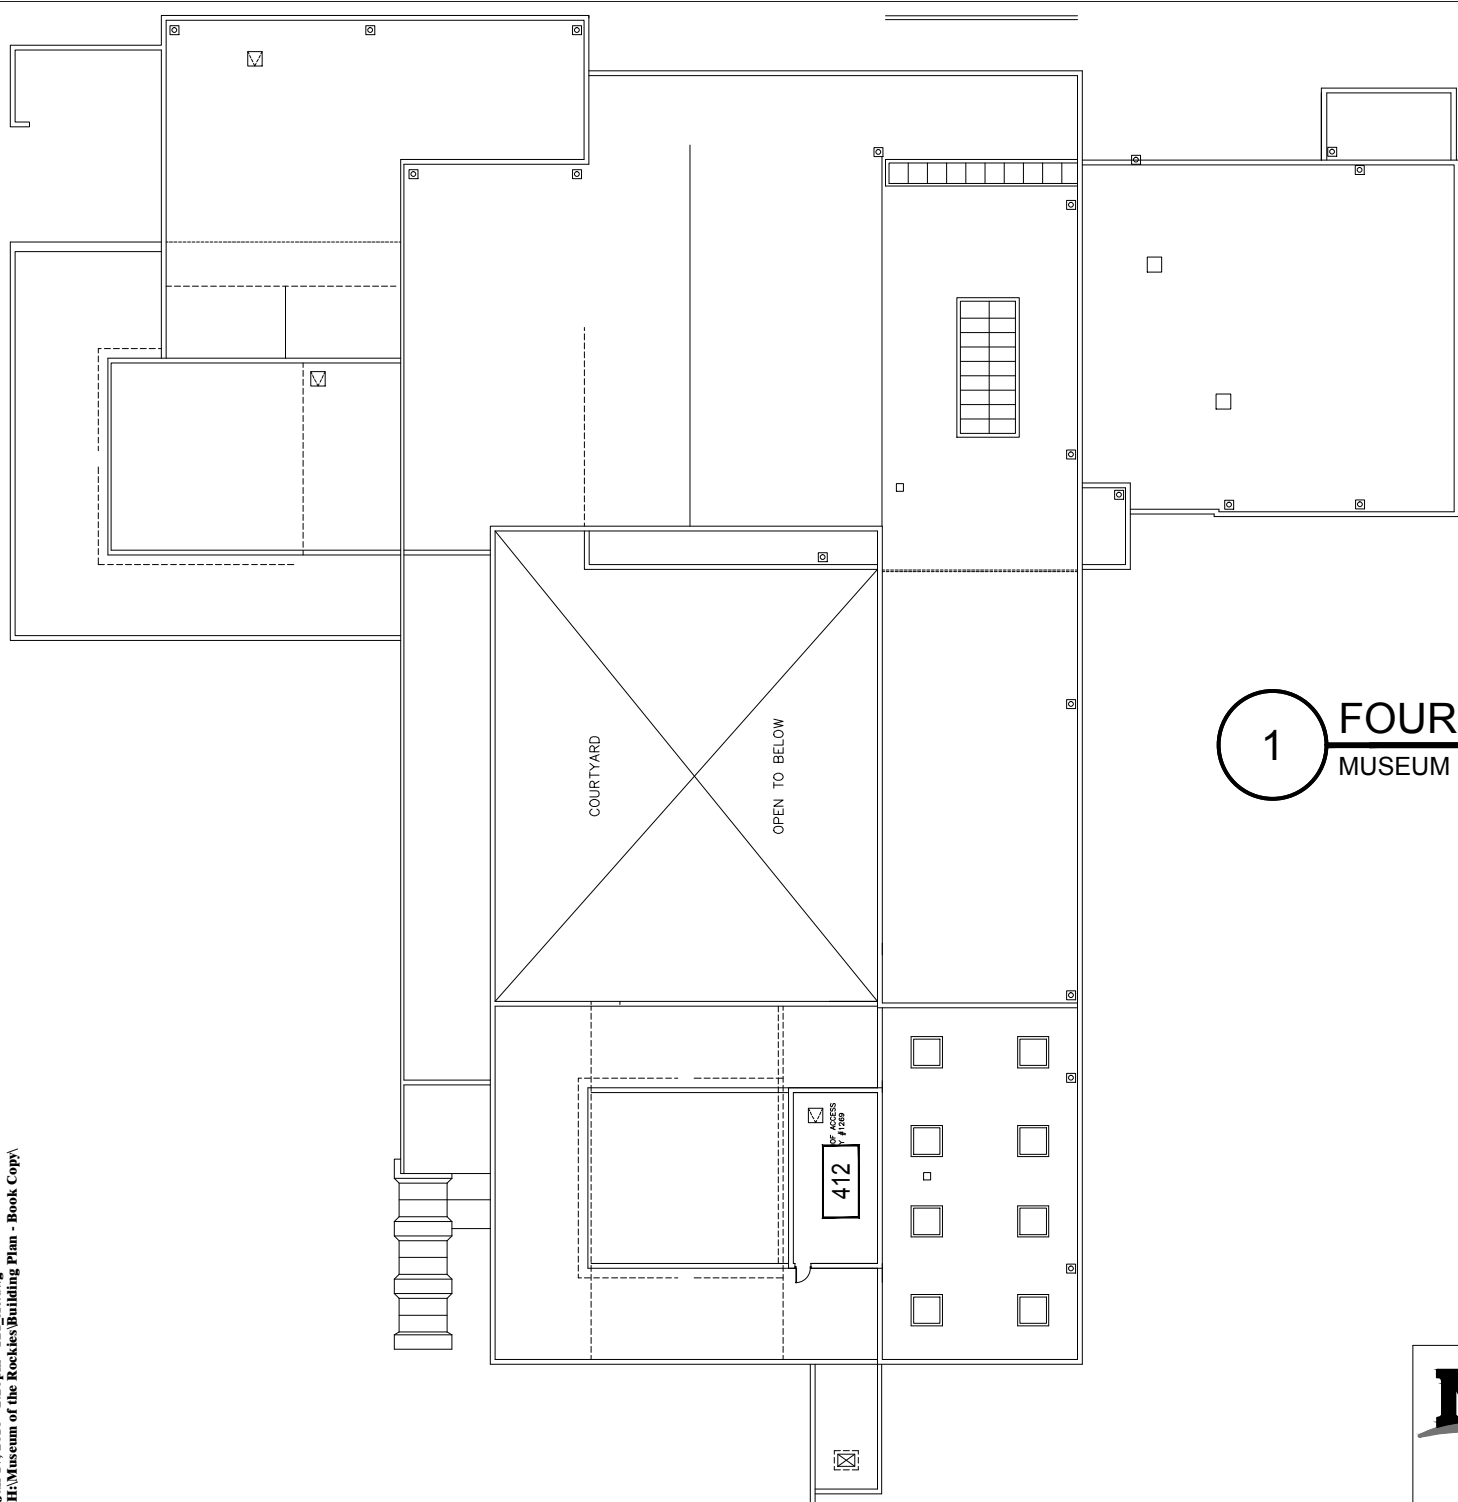

1 **FOURTH LEVEL**
MUSEUM OF THE ROCKIES