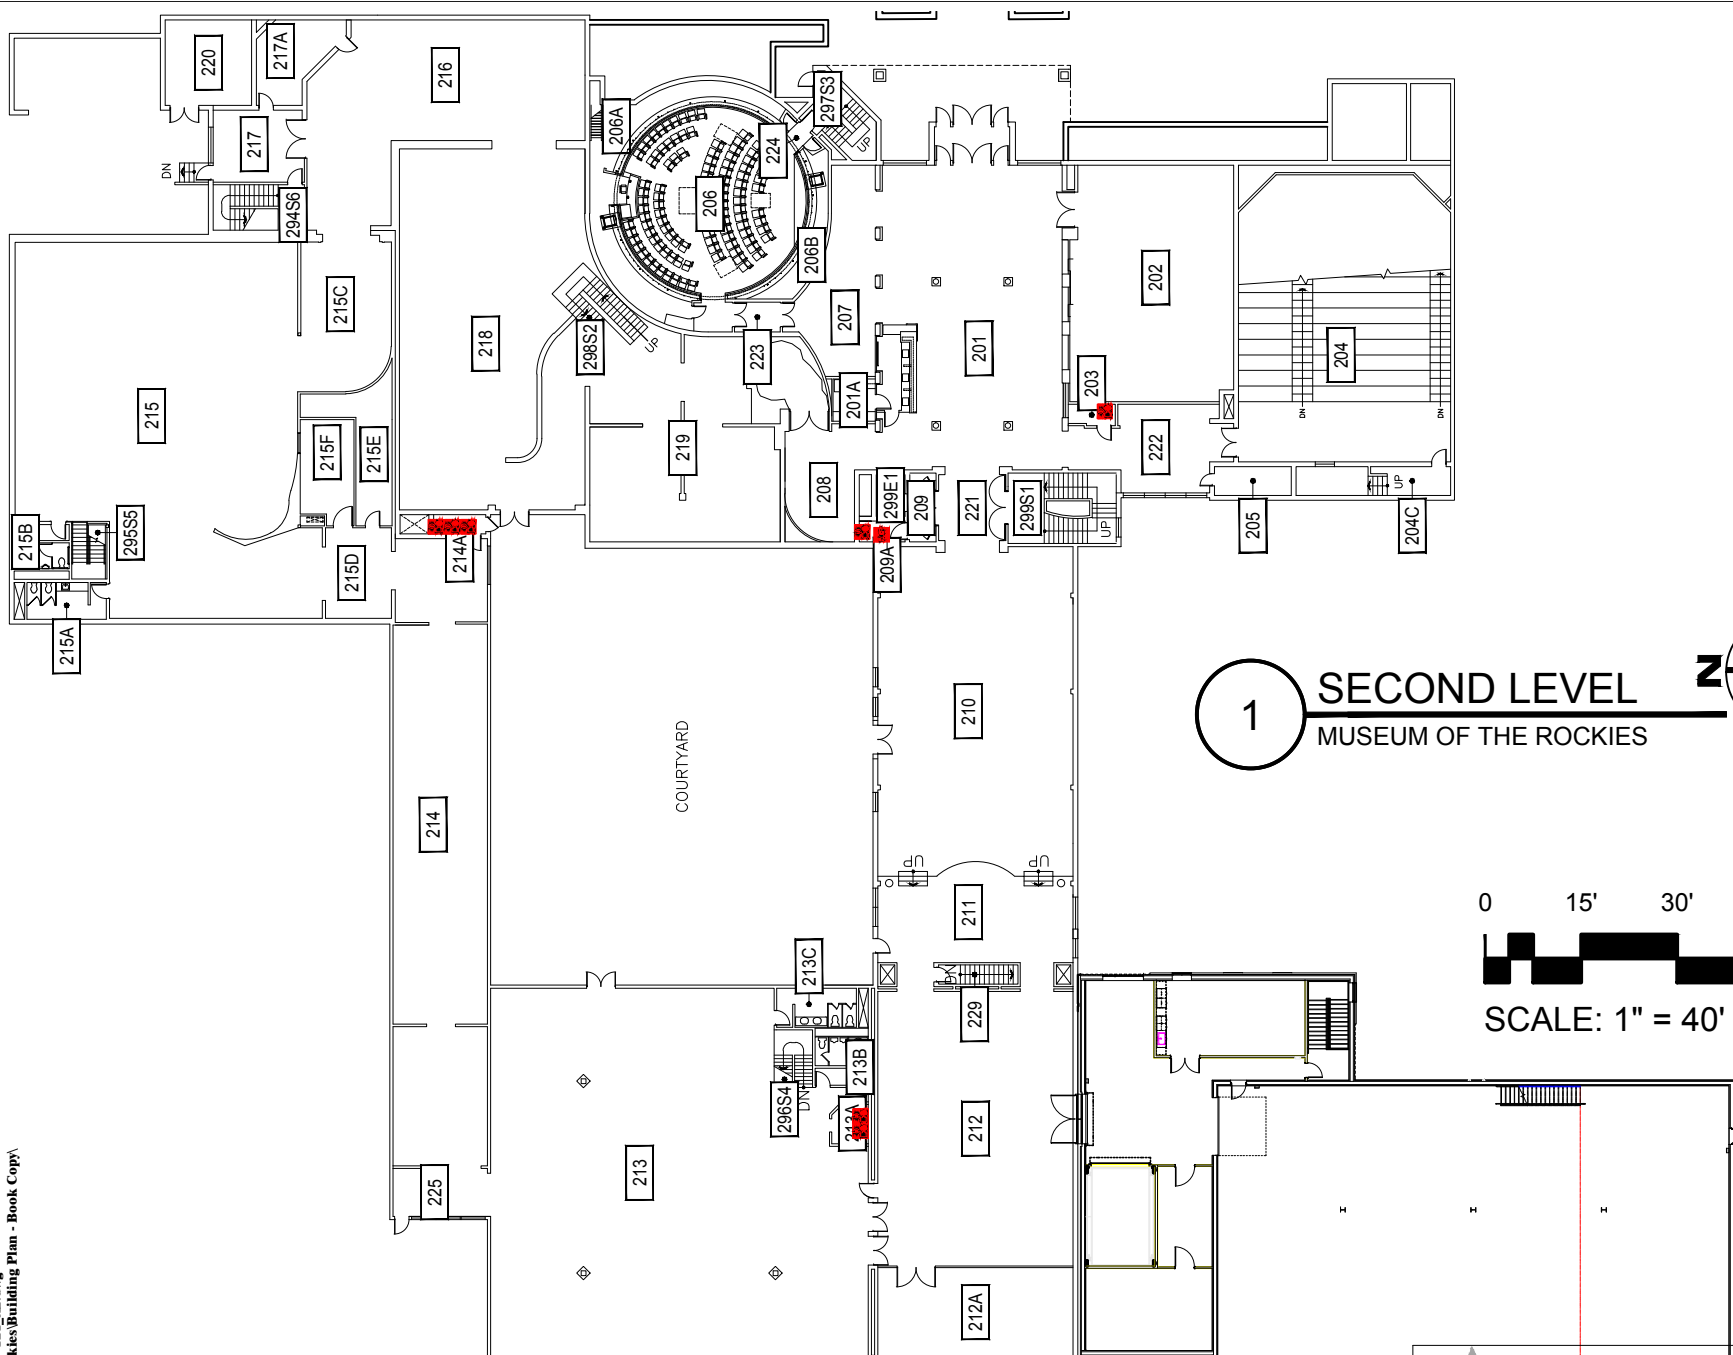

1 FIRST LEVEL
MUSEUM OF THE ROCKIES

M MONTANA
STATE UNIVERSITY
CAMPUS PLANNING,
DESIGN & CONSTRUCTION
BOZEMAN, MONTANA
PHONE: 406.994.4131 FAX: 406.994.6572

INDEX #
57
BUILDING #
121

1 SECOND LEVEL
MUSEUM OF THE ROCKIES