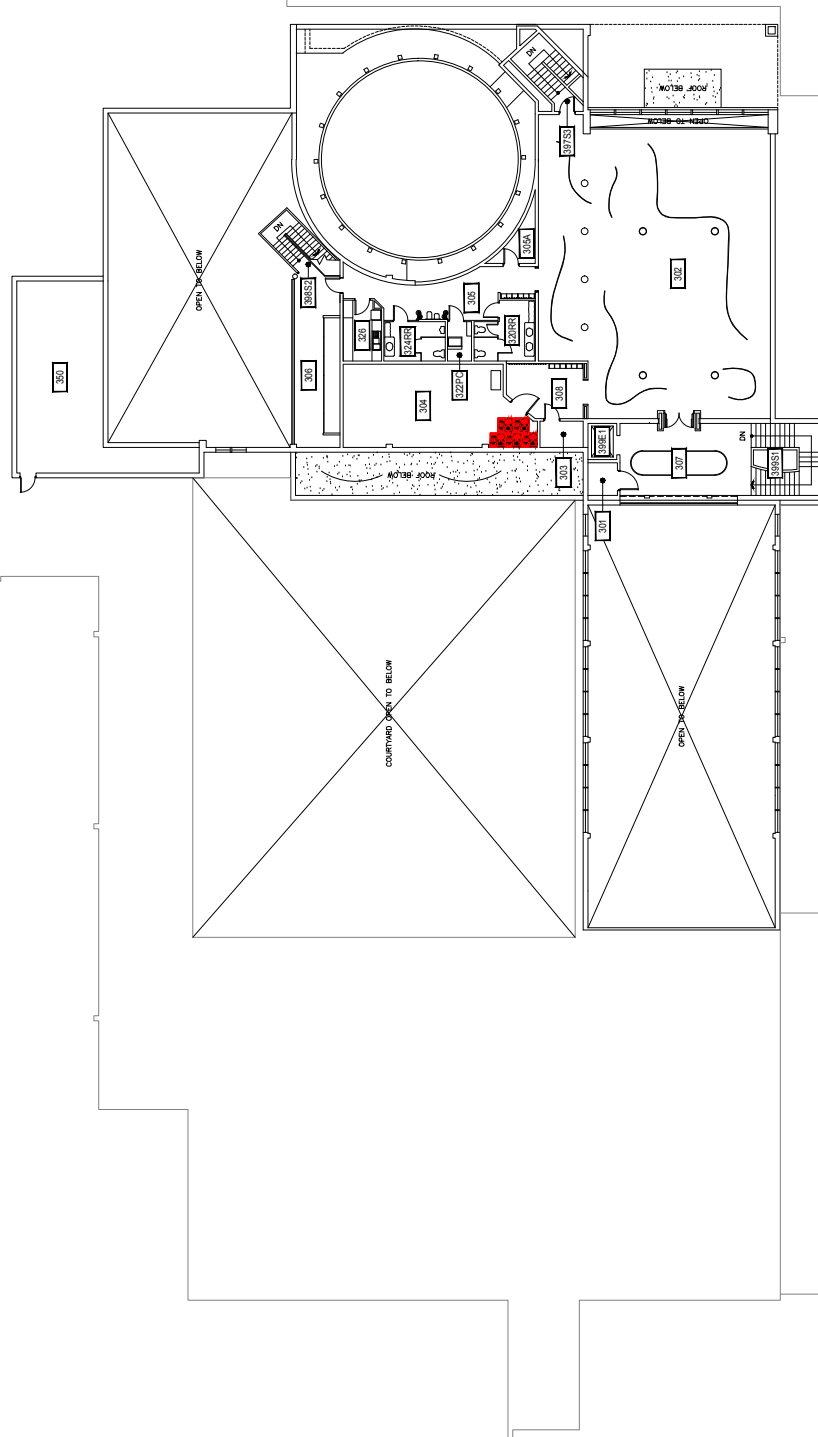

1

THIRD LEVEL
MUSEUM OF THE ROCKIES

SCALE: 1" = 40'

M MONTANA
STATE UNIVERSITY
CAMPUS PLANNING,
DESIGN & CONSTRUCTION
BOZEMAN, MONTANA
PHONE: 406.994.4131 FAX: 406.994.6572

INDEX #	57
BUILDING #	121