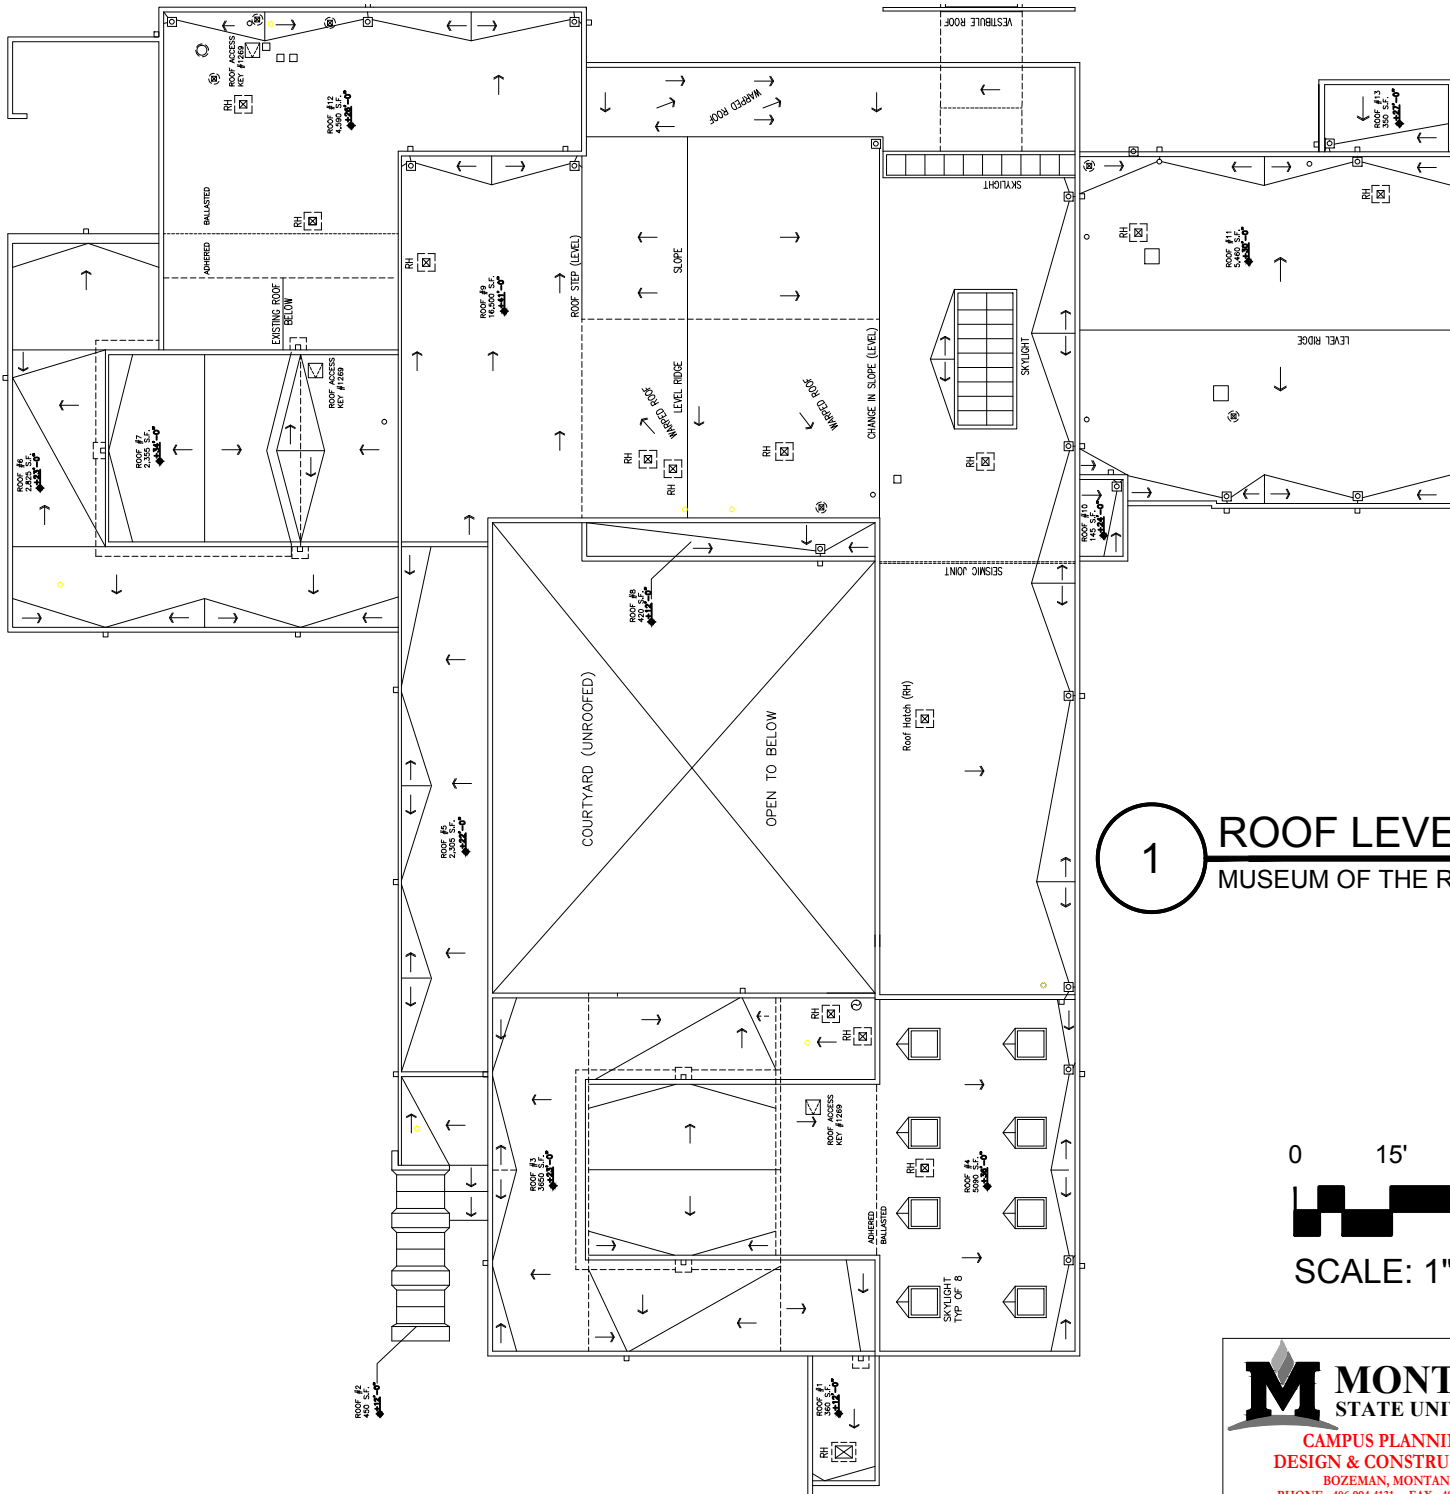

1 ROOF LEVEL
 MUSEUM OF THE ROCKIES

M MONTANA STATE UNIVERSITY
 CAMPUS PLANNING,
 DESIGN & CONSTRUCTION
 BOZEMAN, MONTANA
 PHONE: 406.994.4131 FAX: 406.994.6572

INDEX #
57
 BUILDING #
121