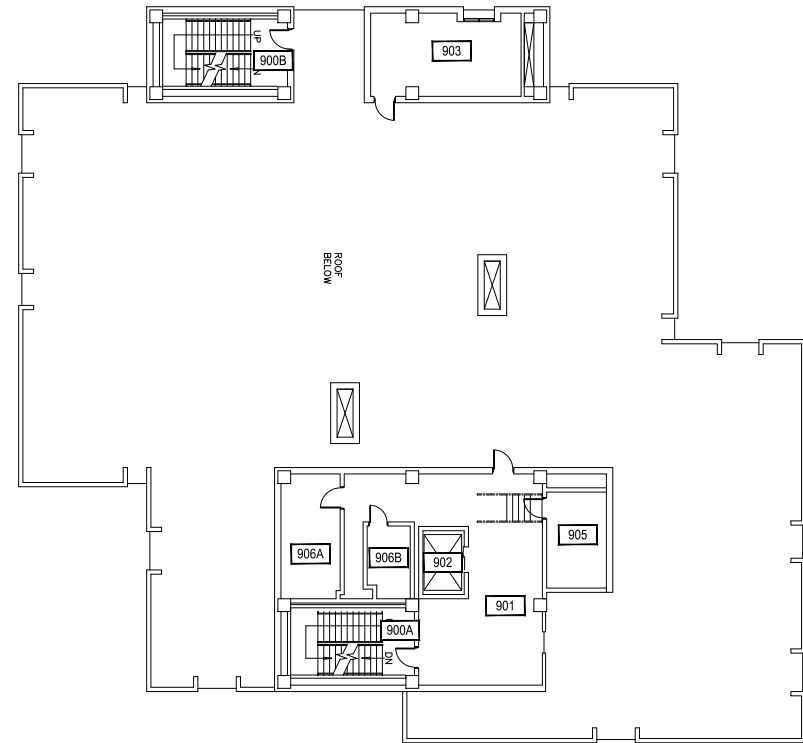

INDEX #	18
BUILDING #	120

1 EIGHTH LEVEL
LEON JOHNSON HALL

M MONTANA STATE UNIVERSITY
CAMPUS PLANNING,
DESIGN & CONSTRUCTION
BOZEMAN, MONTANA
PHONE: 406.994.5413 FAX: 406.994.5665

INDEX #	18
BUILDING #	120