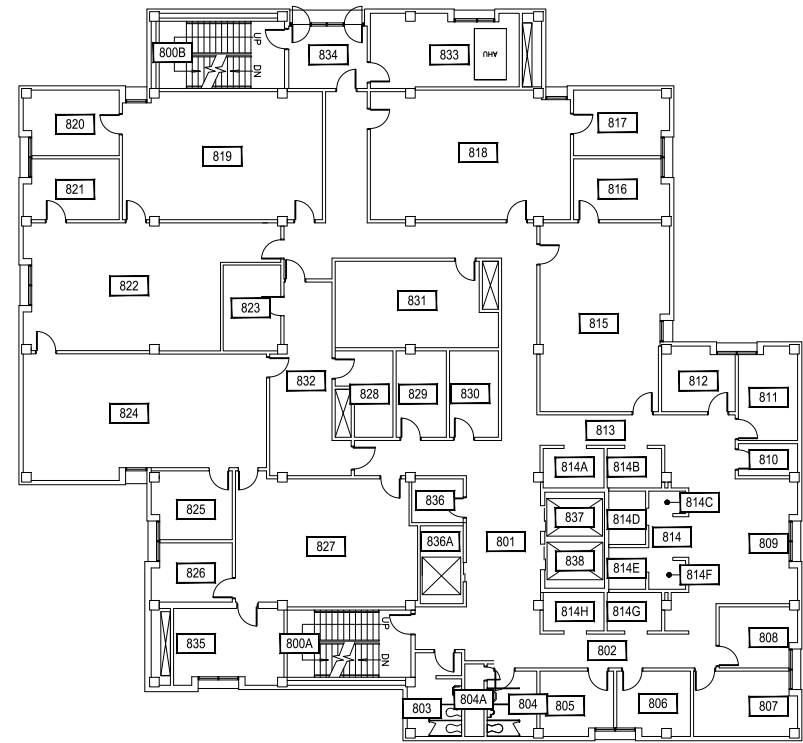

INDEX #	18
BUILDING #	120

1 EIGHTH LEVEL
LEON JOHNSON HALL

M MONTANA STATE UNIVERSITY
CAMPUS PLANNING,
DESIGN & CONSTRUCTION
BOZEMAN, MONTANA
PHONE: 406.994.5413 FAX: 406.994.5665

INDEX #	18
BUILDING #	120