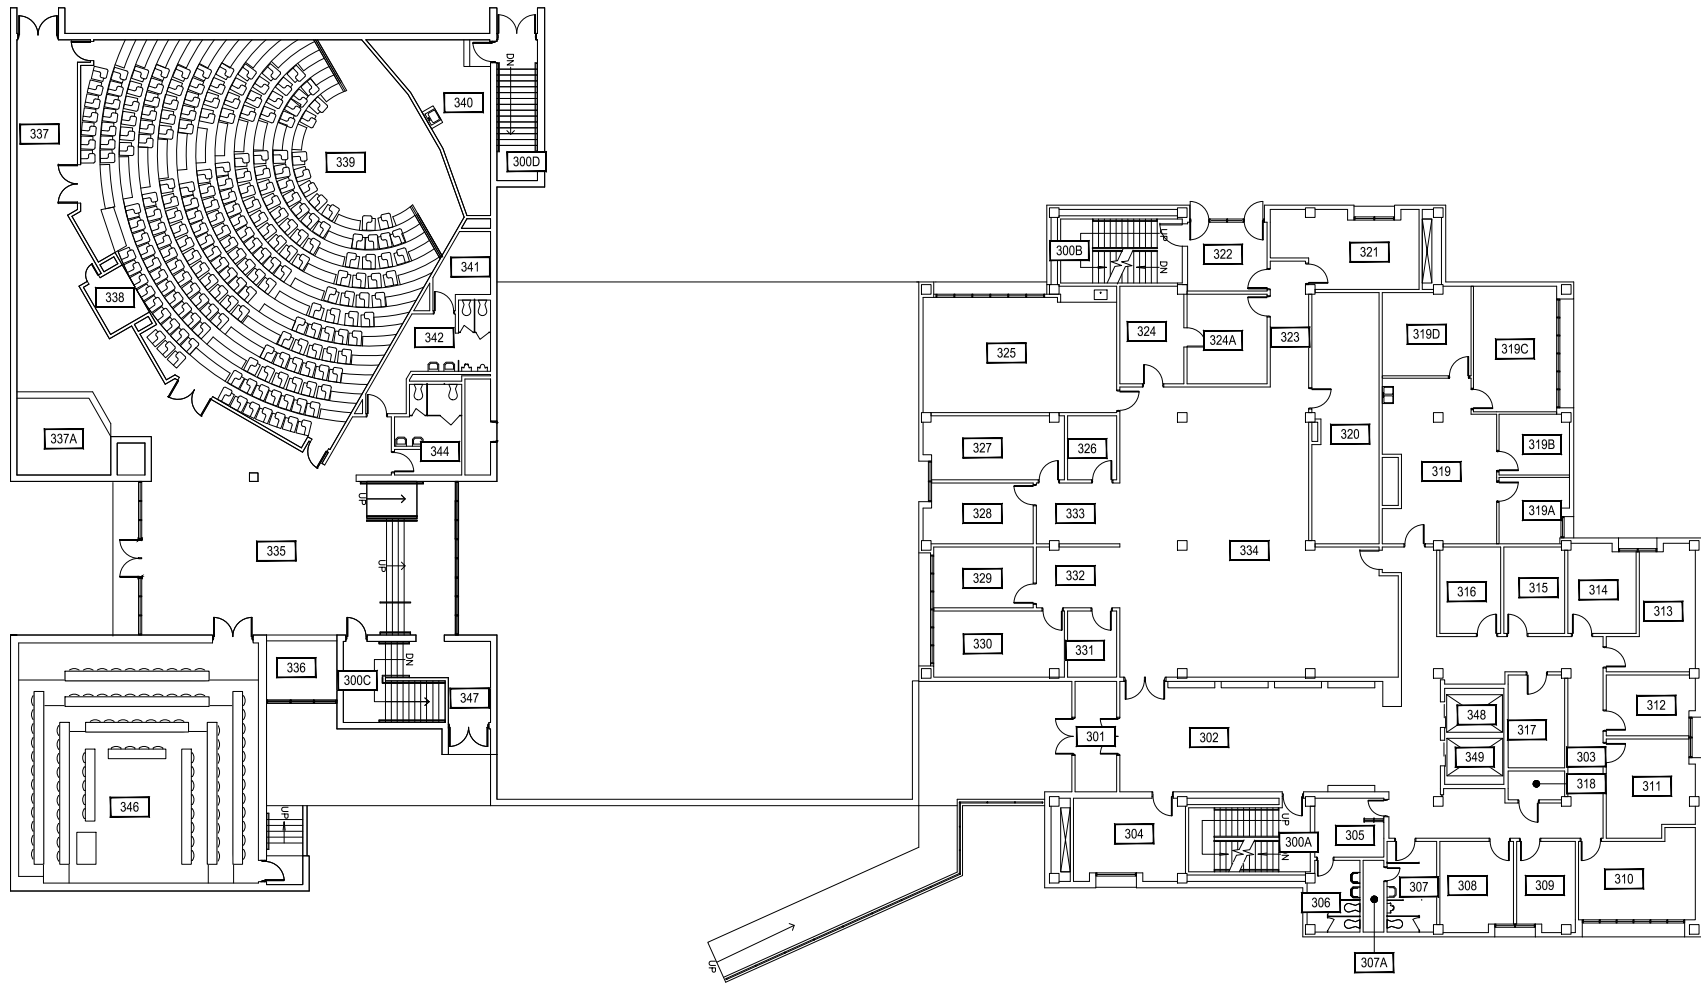

M MONTANA STATE UNIVERSITY
CAMPUS PLANNING,
DESIGN & CONSTRUCTION
BOZEMAN, MONTANA
PHONE: 406.994.5413 FAX: 406.994.5665

INDEX #	18
BUILDING #	120