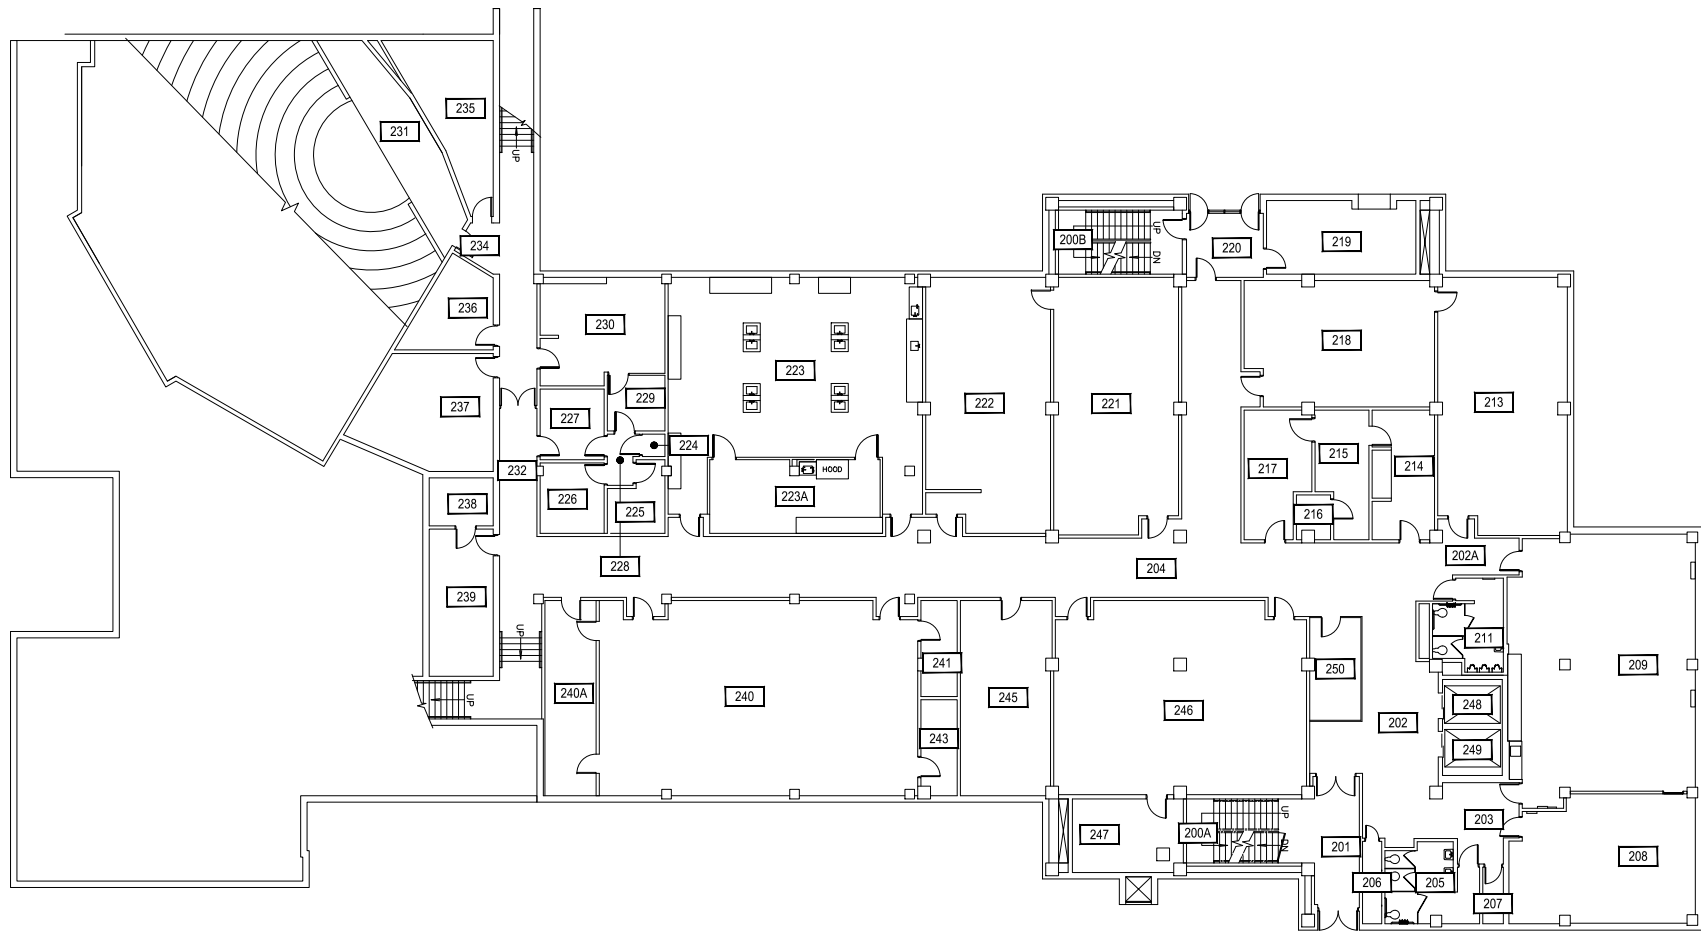

1 SECOND LEVEL
LEON JOHNSON HALL

M MONTANA
STATE UNIVERSITY
CAMPUS PLANNING,
DESIGN & CONSTRUCTION
BOZEMAN, MONTANA
PHONE: 406.994.5413 FAX: 406.994.5665

INDEX #
18
BUILDING #
120