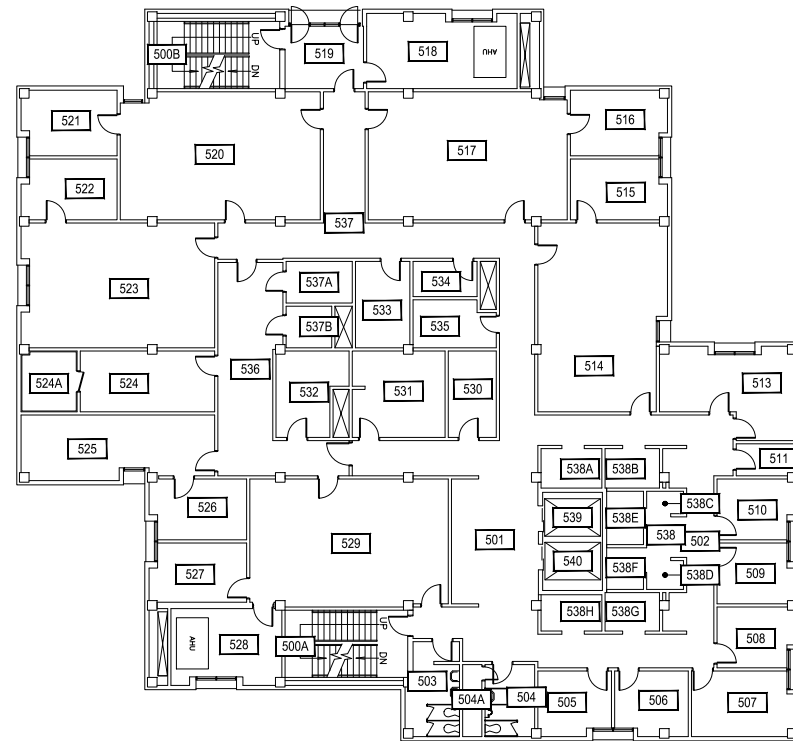

INDEX #
18
BUILDING #
120

M MONTANA STATE UNIVERSITY
CAMPUS PLANNING,
DESIGN & CONSTRUCTION
BOZEMAN, MONTANA
PHONE: 406.994.5413 FAX: 406.994.5665

INDEX #	18
BUILDING #	120

1 FIFTH LEVEL
LEON JOHNSON HALL