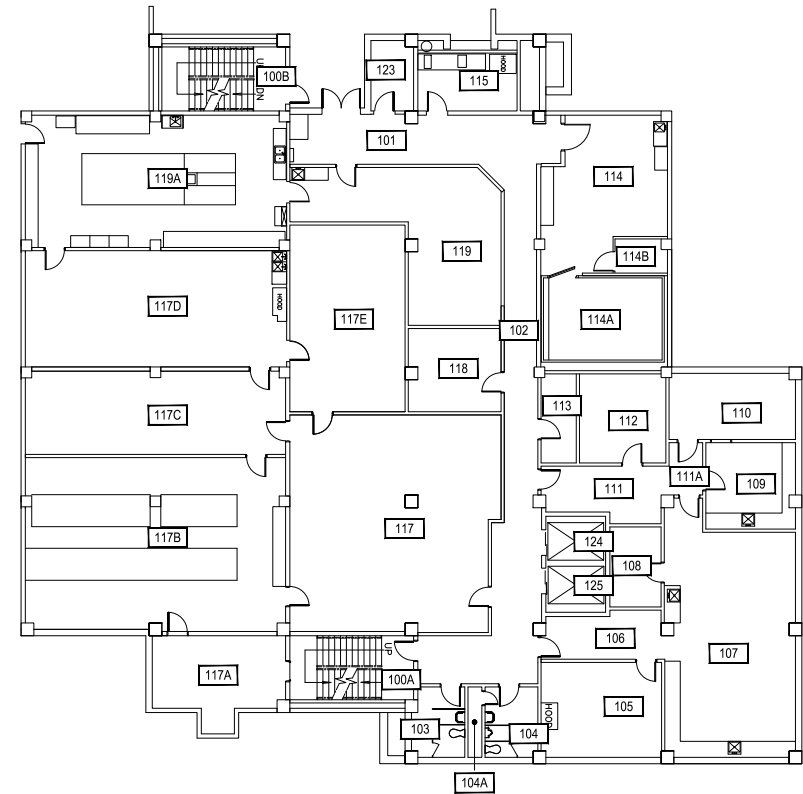

1 BASEMENT LEVEL
LEON JOHNSON HALL

M MONTANA STATE UNIVERSITY
CAMPUS PLANNING,
DESIGN & CONSTRUCTION
BOZEMAN, MONTANA
PHONE: 406.994.5413 FAX: 406.994.5665

INDEX #	18
BUILDING #	120

1 FIRST LEVEL
LEON JOHNSON HALL