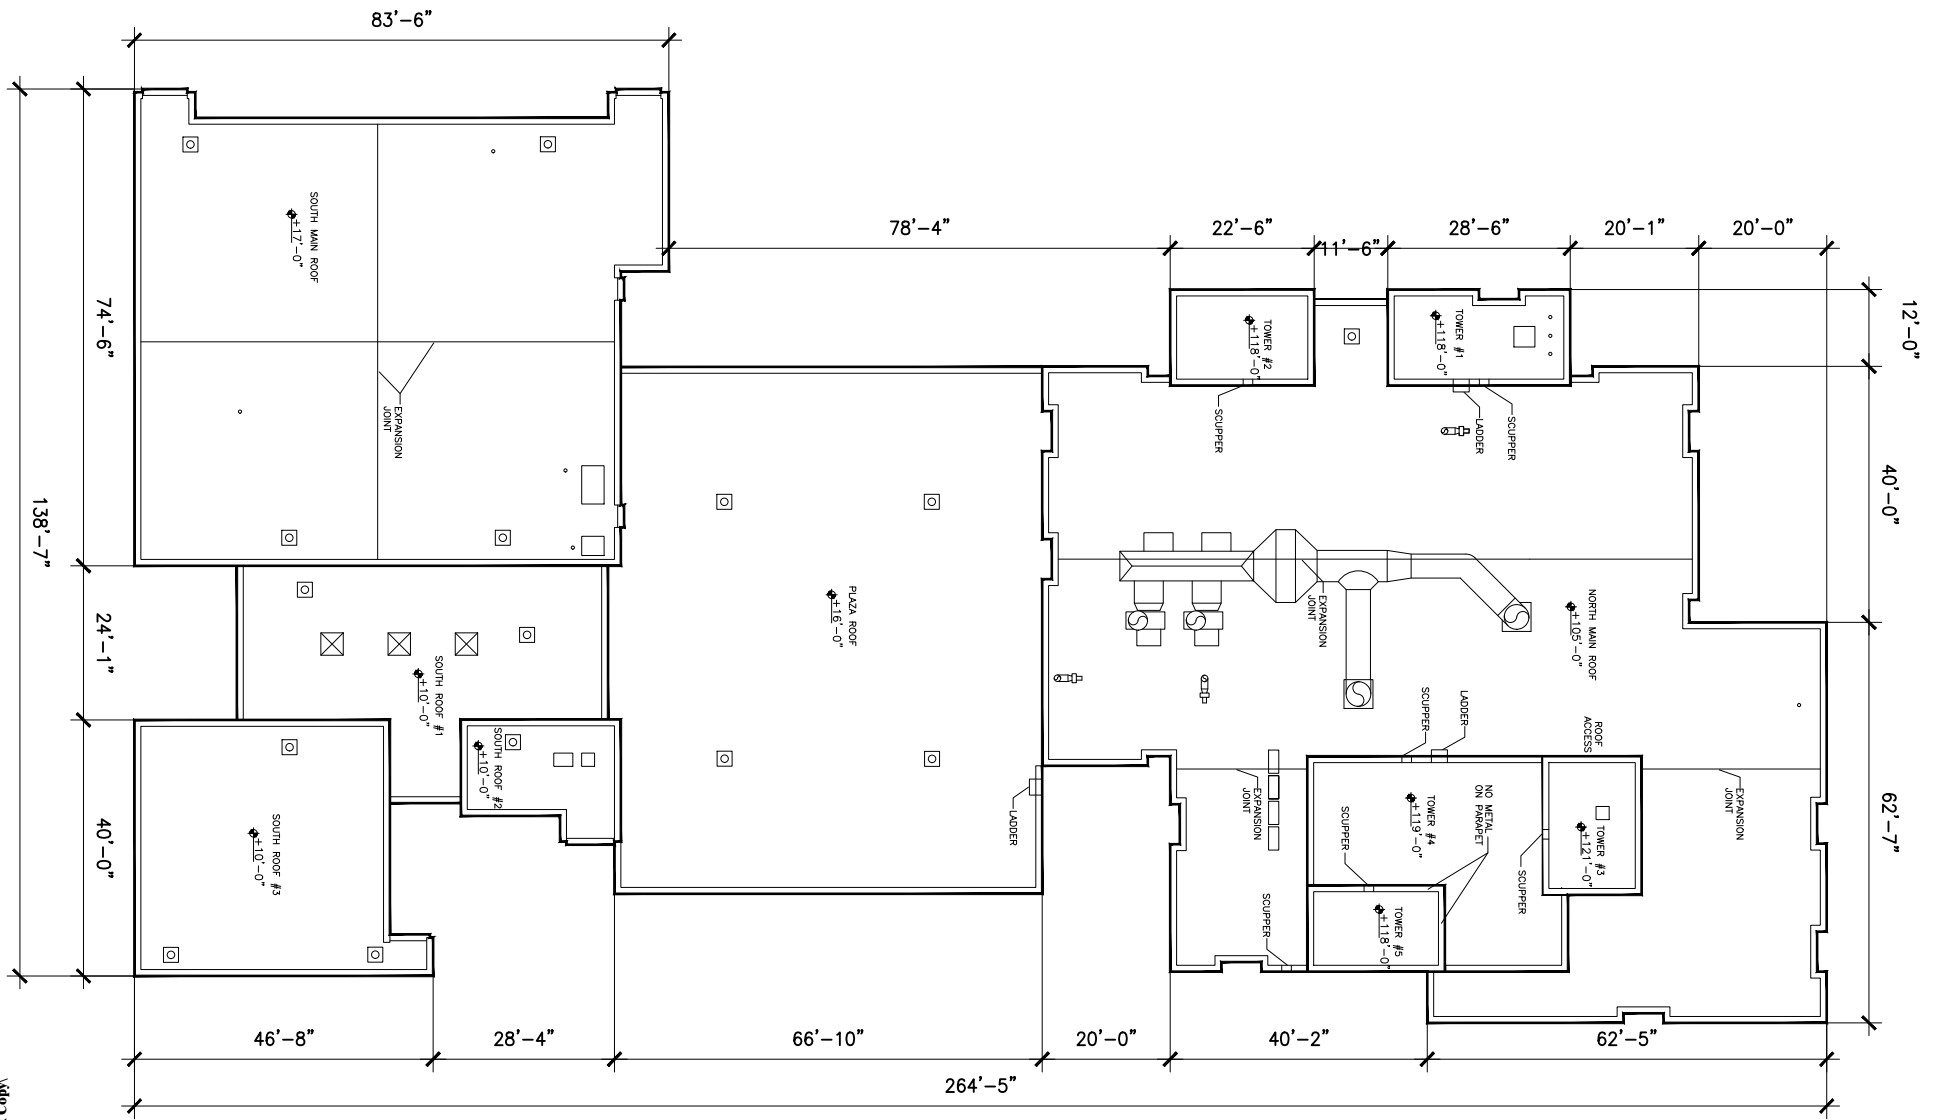

1 ROOF LEVEL
LEON JOHNSON HALL

M MONTANA STATE UNIVERSITY
CAMPUS PLANNING,
DESIGN & CONSTRUCTION
BOZEMAN, MONTANA
PHONE: 406.994.5413 FAX: 406.994.5665

INDEX #	18
BUILDING #	120