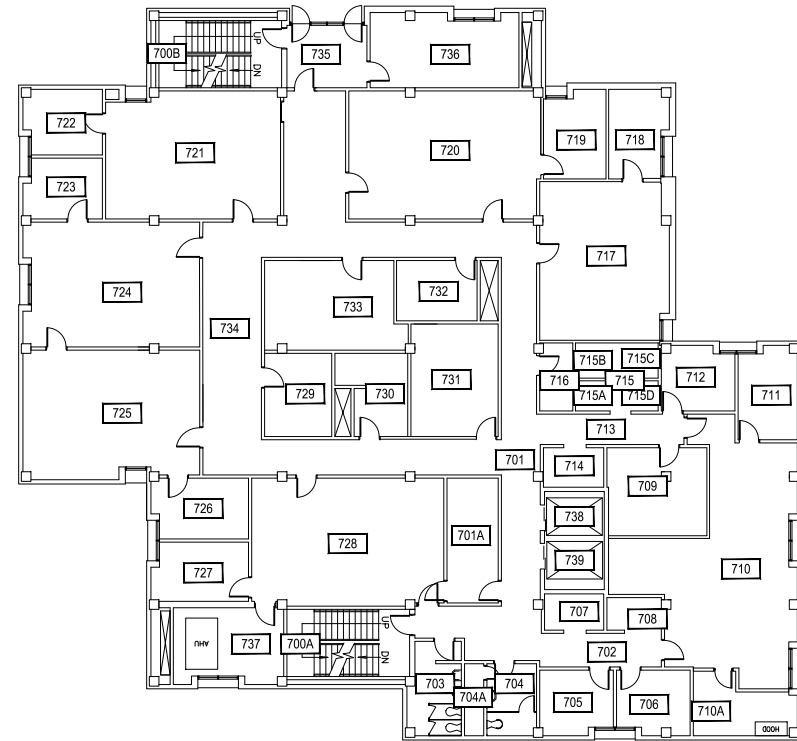

1 SEVENTH LEVEL
LEON JOHNSON HALL

M MONTANA STATE UNIVERSITY
CAMPUS PLANNING,
DESIGN & CONSTRUCTION
BOZEMAN, MONTANA
PHONE: 406.994.5413 FAX: 406.994.5665

INDEX #	18
BUILDING #	120