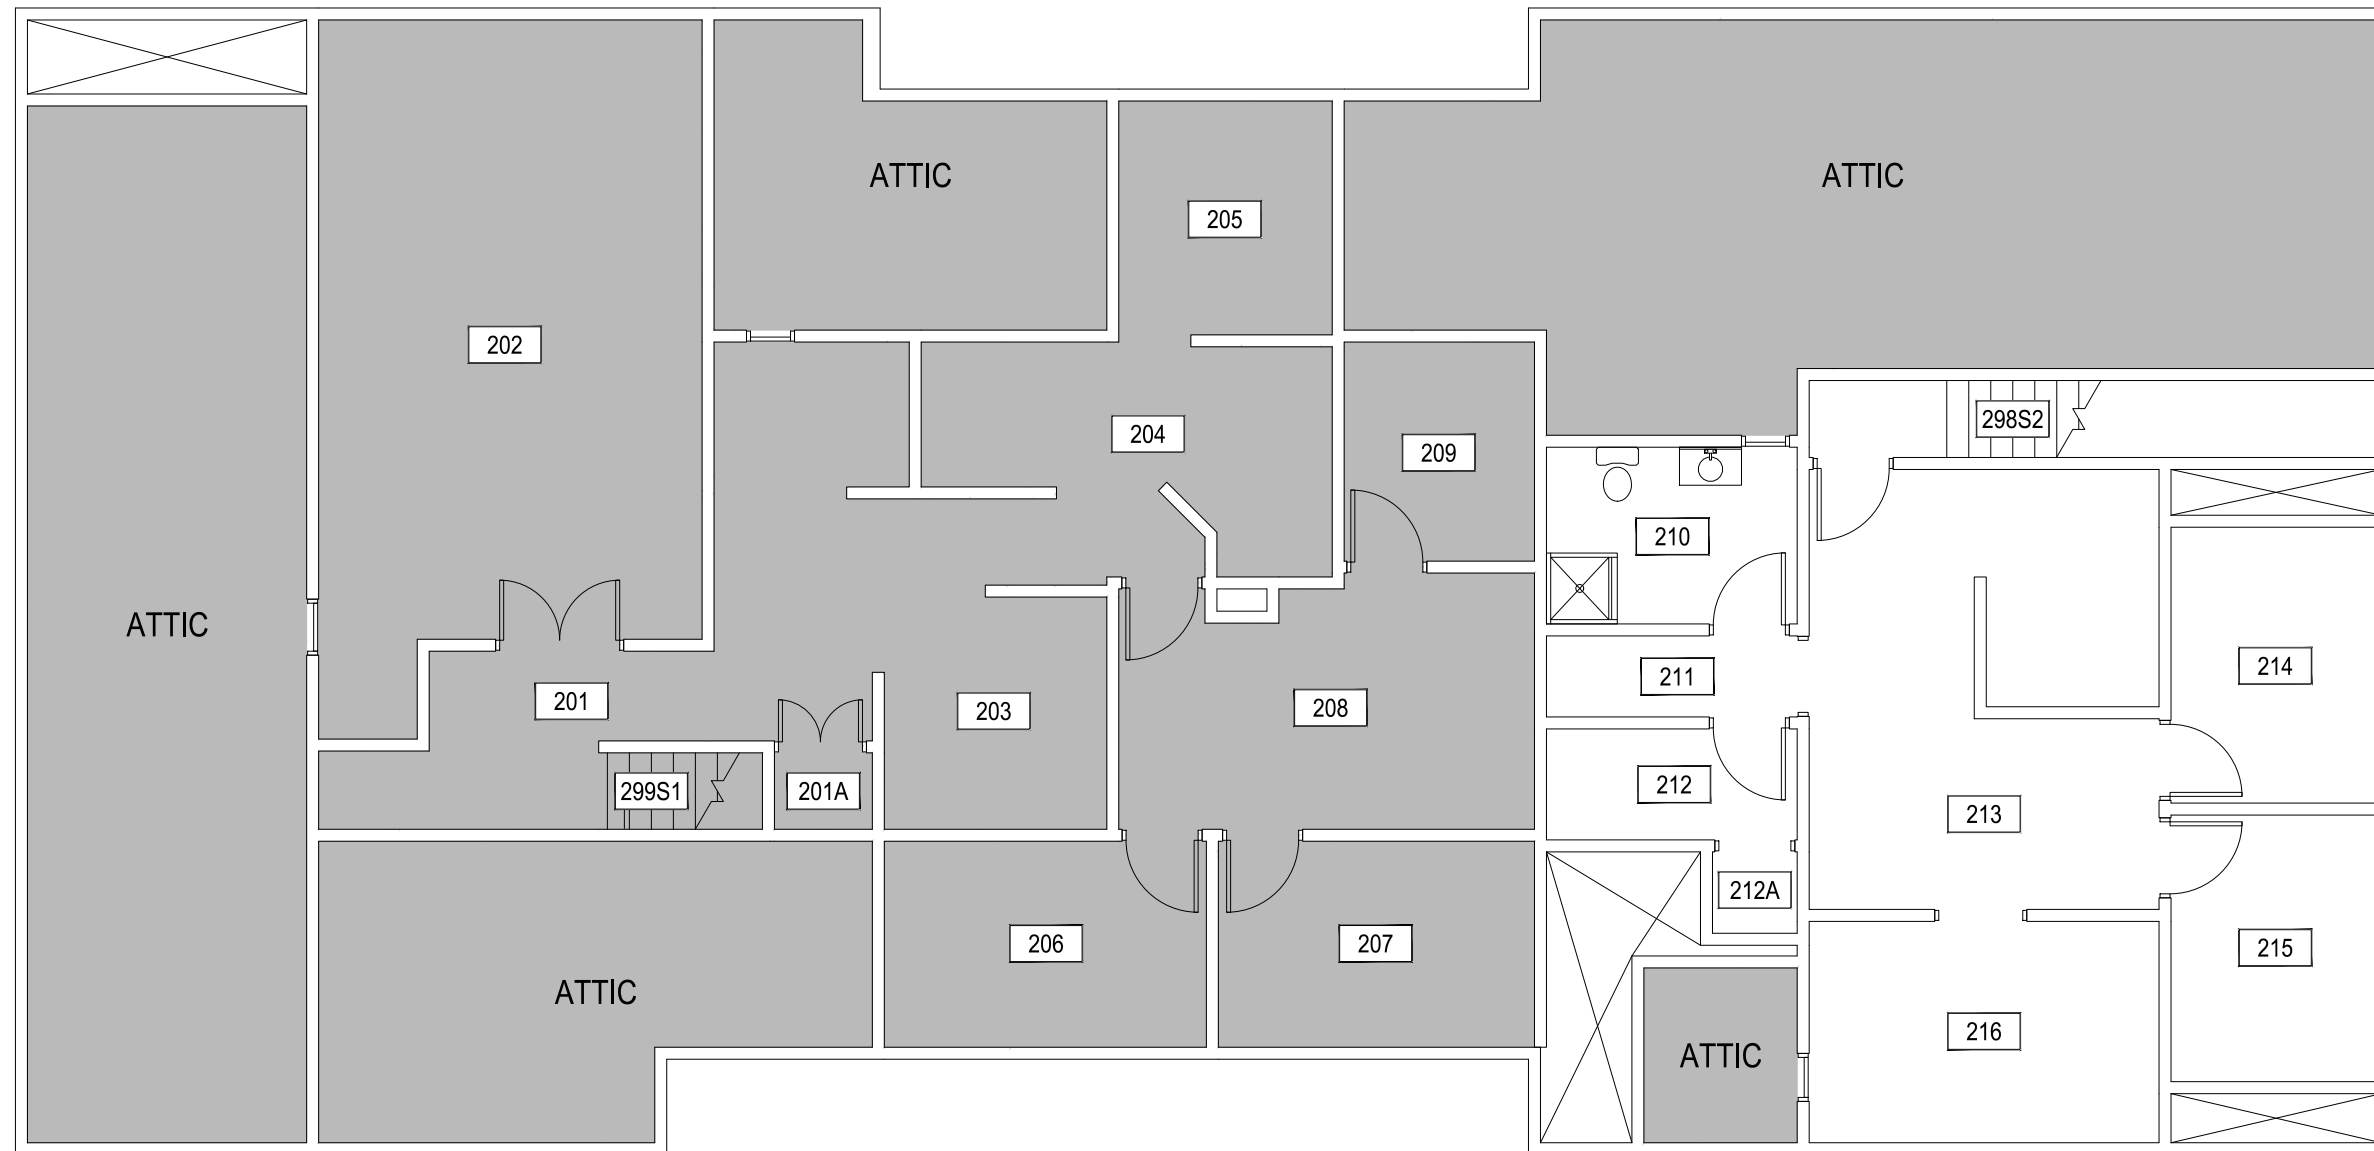

1 901 TECHNOLOGY BLVD. - FIRST LEVEL
SCALE: 1/8" = 1'

LEASED FACILITY

Dec 16, 2016 - 9:50am - 981-A1.dwg
E:\901 Technology Blvd\Bldg Plan Book\

M MONTANA
STATE UNIVERSITY
CAMPUS PLANNING,
DESIGN & CONSTRUCTION
BOZEMAN, MONTANA
PHONE: 406.994.5413 FAX: 406.994.5665

INDEX #	149
BUILDING #	981

Dec 16, 2016 - 9:50am - 981-A2.dwg
R:\901 Technology Blvd\Bldg Plan Book\

1 901 TECHNOLOGY BLVD. - SECOND LEVEL
SCALE: 1/8" = 1'

LEASED FACILITY

M MONTANA STATE UNIVERSITY
CAMPUS PLANNING, DESIGN & CONSTRUCTION
BOZEMAN, MONTANA
PHONE: 406.994.5413 FAX: 406.994.5665