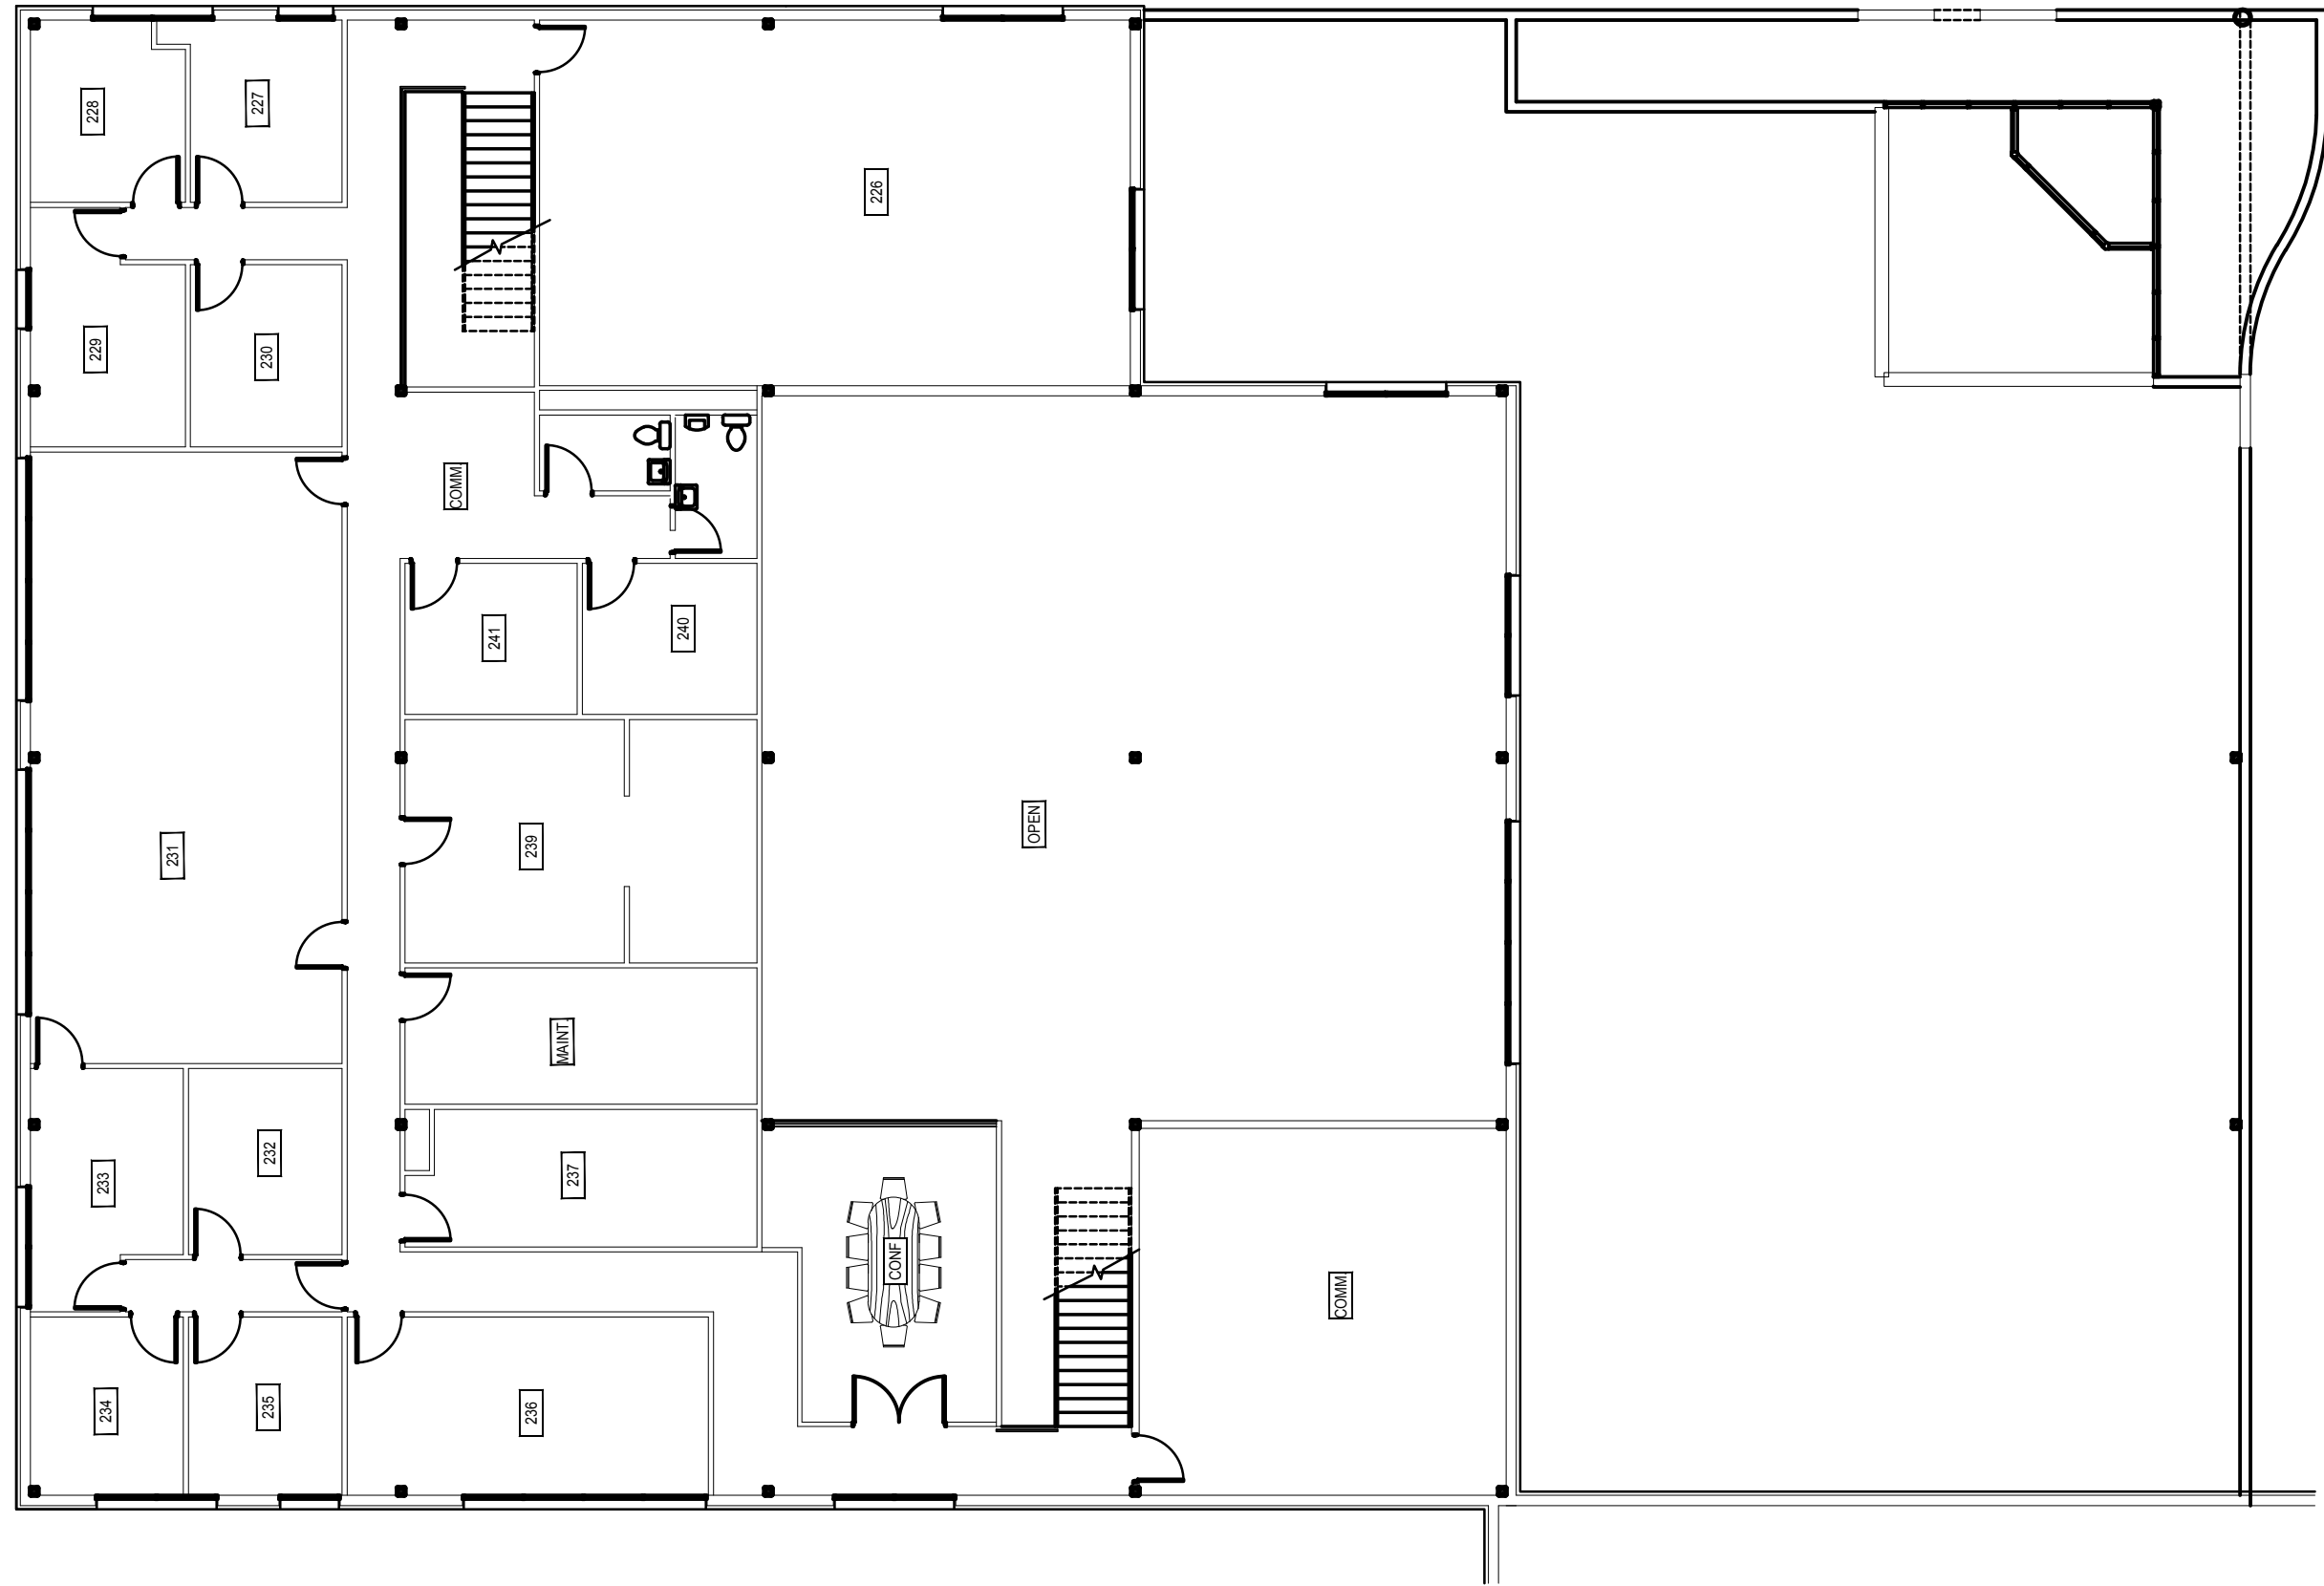

1 NOPPER 920 - FIRST FLOOR  
SCALE: 1" = 12'

1

# NOPPER 920 - SECOND FLOOR

SCALE: 1" = 12'