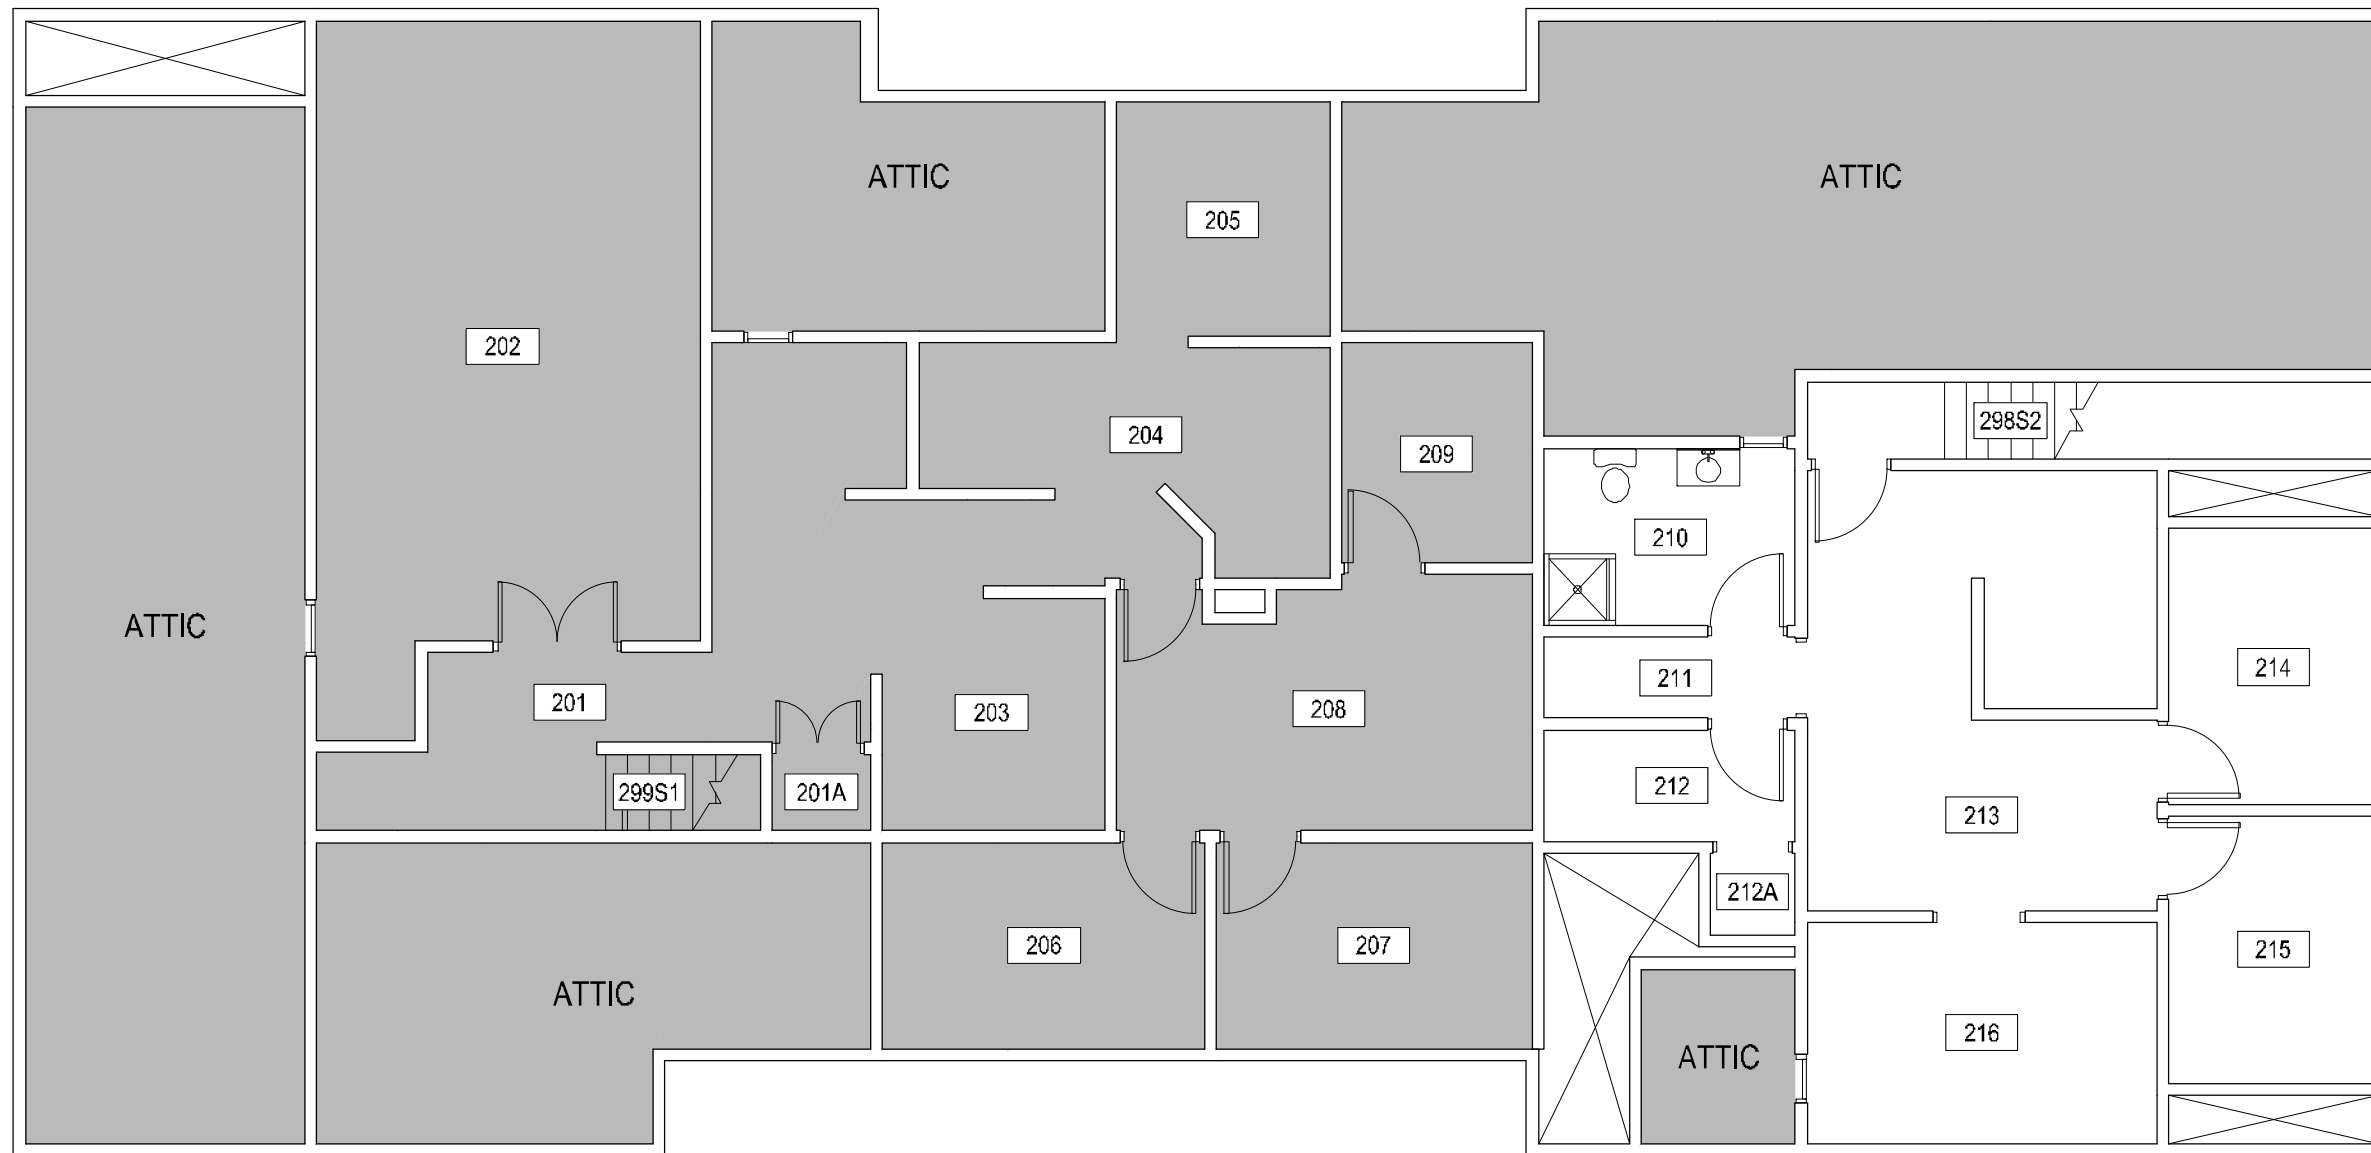

1 901 TECHNOLOGY BLVD. - SECOND LEVEL
SCALE: 1/8" = 1'

LEASED FACILITY

M MONTANA
STATE UNIVERSITY
CAMPUS PLANNING,
DESIGN & CONSTRUCTION
BOZEMAN, MONTANA
PHONE: 406.994.5413 FAX: 406.994.5665

INDEX #	149
BUILDING #	928