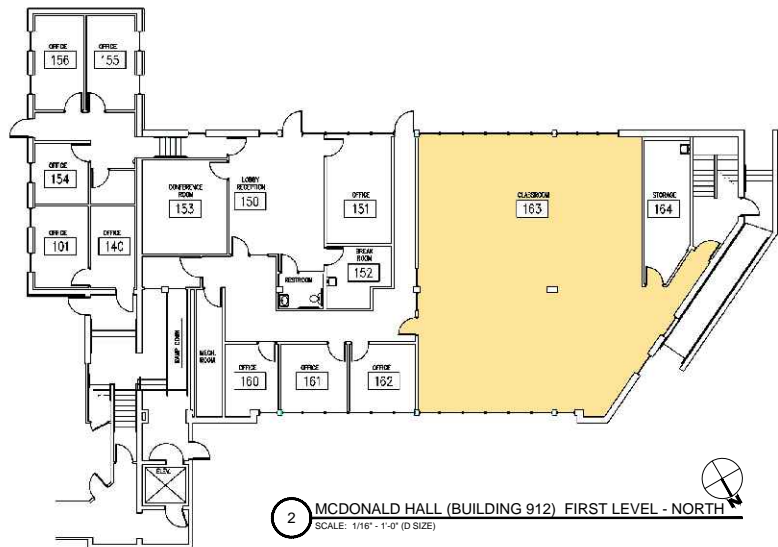

1 MSU BILLINGS CAMPUS
SCALE: NONE

2 MCDONALD HALL (BUILDING 912) FIRST LEVEL - NORTH
SCALE: 1/16" = 1'-0" (D SIZE)

3 APSARUKE HALL (BUILDING 912) - FIRST LEVEL
SCALE: 1/16" = 1'-0" (D SIZE)

4 APSARUKE HALL (BUILDING 912) - SECOND LEVEL
SCALE: 1/16" = 1'-0" (D SIZE)

5 APSARUKE HALL (BUILDING 912) - THIRD LEVEL
SCALE: 1/16" = 1'-0" (D SIZE)