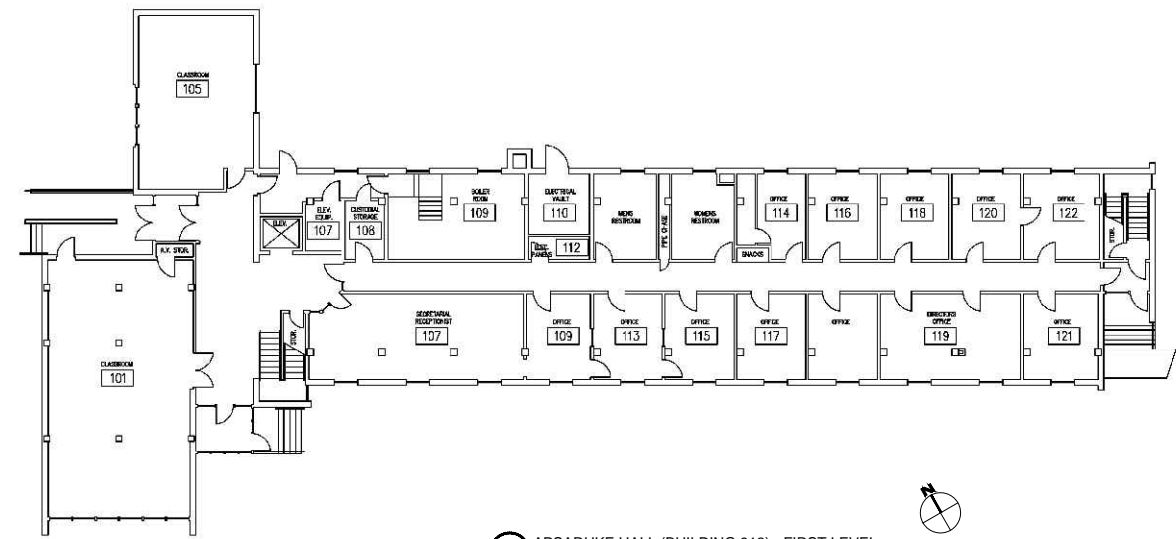

1 MSU BILLINGS CAMPUS
SCALE: NONE

2 MCDONALD HALL (BUILDING 912) FIRST LEVEL - NORTH
SCALE: 1/16" = 1'-0" (D SIZE)

3 APSARUKE HALL (BUILDING 912) - FIRST LEVEL
SCALE: 1/16" = 1'-0" (D SIZE)

4 APSARUKE HALL (BUILDING 912) - SECOND LEVEL
SCALE: 1/16" = 1'-0" (D SIZE)

5 APSARUKE HALL (BUILDING 912) - THIRD LEVEL
SCALE: 1/16" = 1'-0" (D SIZE)