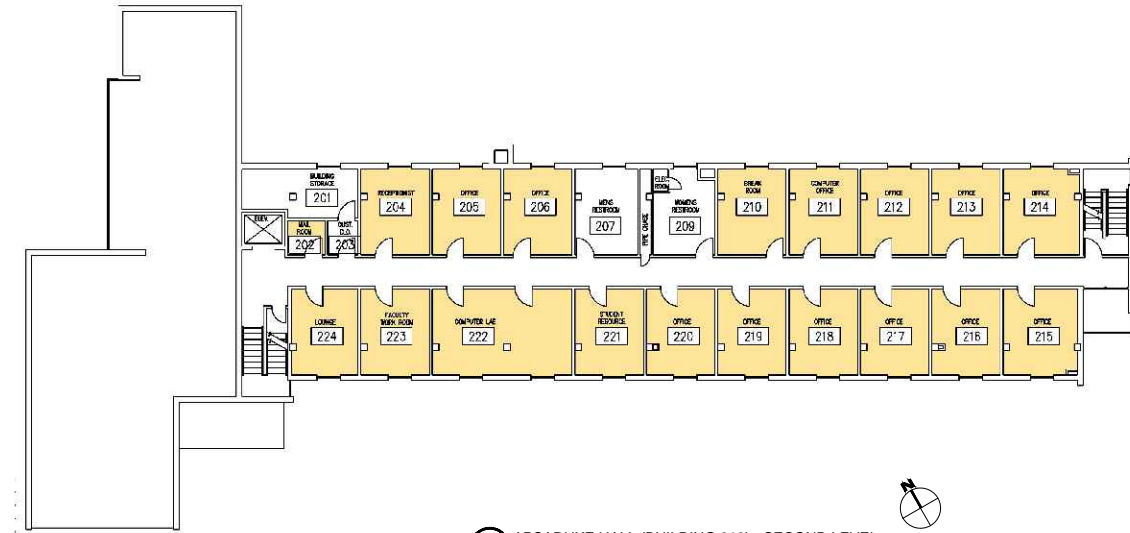

1 MSU BILLINGS CAMPUS
SCALE: NONE

2 MCDONALD HALL (BUILDING 912) FIRST LEVEL - NORTH
SCALE: 1/16" = 1'-0" (D SIZE)

3 APSARUKE HALL (BUILDING 912) - FIRST LEVEL
SCALE: 1/16" = 1'-0" (D SIZE)

4 APSARUKE HALL (BUILDING 912) - SECOND LEVEL
SCALE: 1/16" = 1'-0" (D SIZE)

5 APSARUKE HALL (BUILDING 912) - THIRD LEVEL
SCALE: 1/16" = 1'-0" (D SIZE)