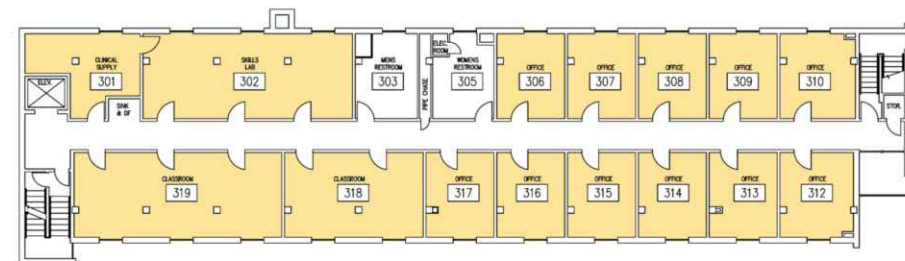

1 MSU BILLINGS CAMPUS
SCALE: NONE

2 MCDONALD HALL (BUILDING 912) FIRST LEVEL - NORTH
SCALE: 1/16" = 1'-0" (D SIZE)

3 APSARUKE HALL (BUILDING 912) - FIRST LEVEL
SCALE: 1/16" = 1'-0" (D SIZE)

4 APSARUKE HALL (BUILDING 912) - SECOND LEVEL
SCALE: 1/16" = 1'-0" (D SIZE)

5 APSARUKE HALL (BUILDING 912) - THIRD LEVEL
SCALE: 1/16" = 1'-0" (D SIZE)