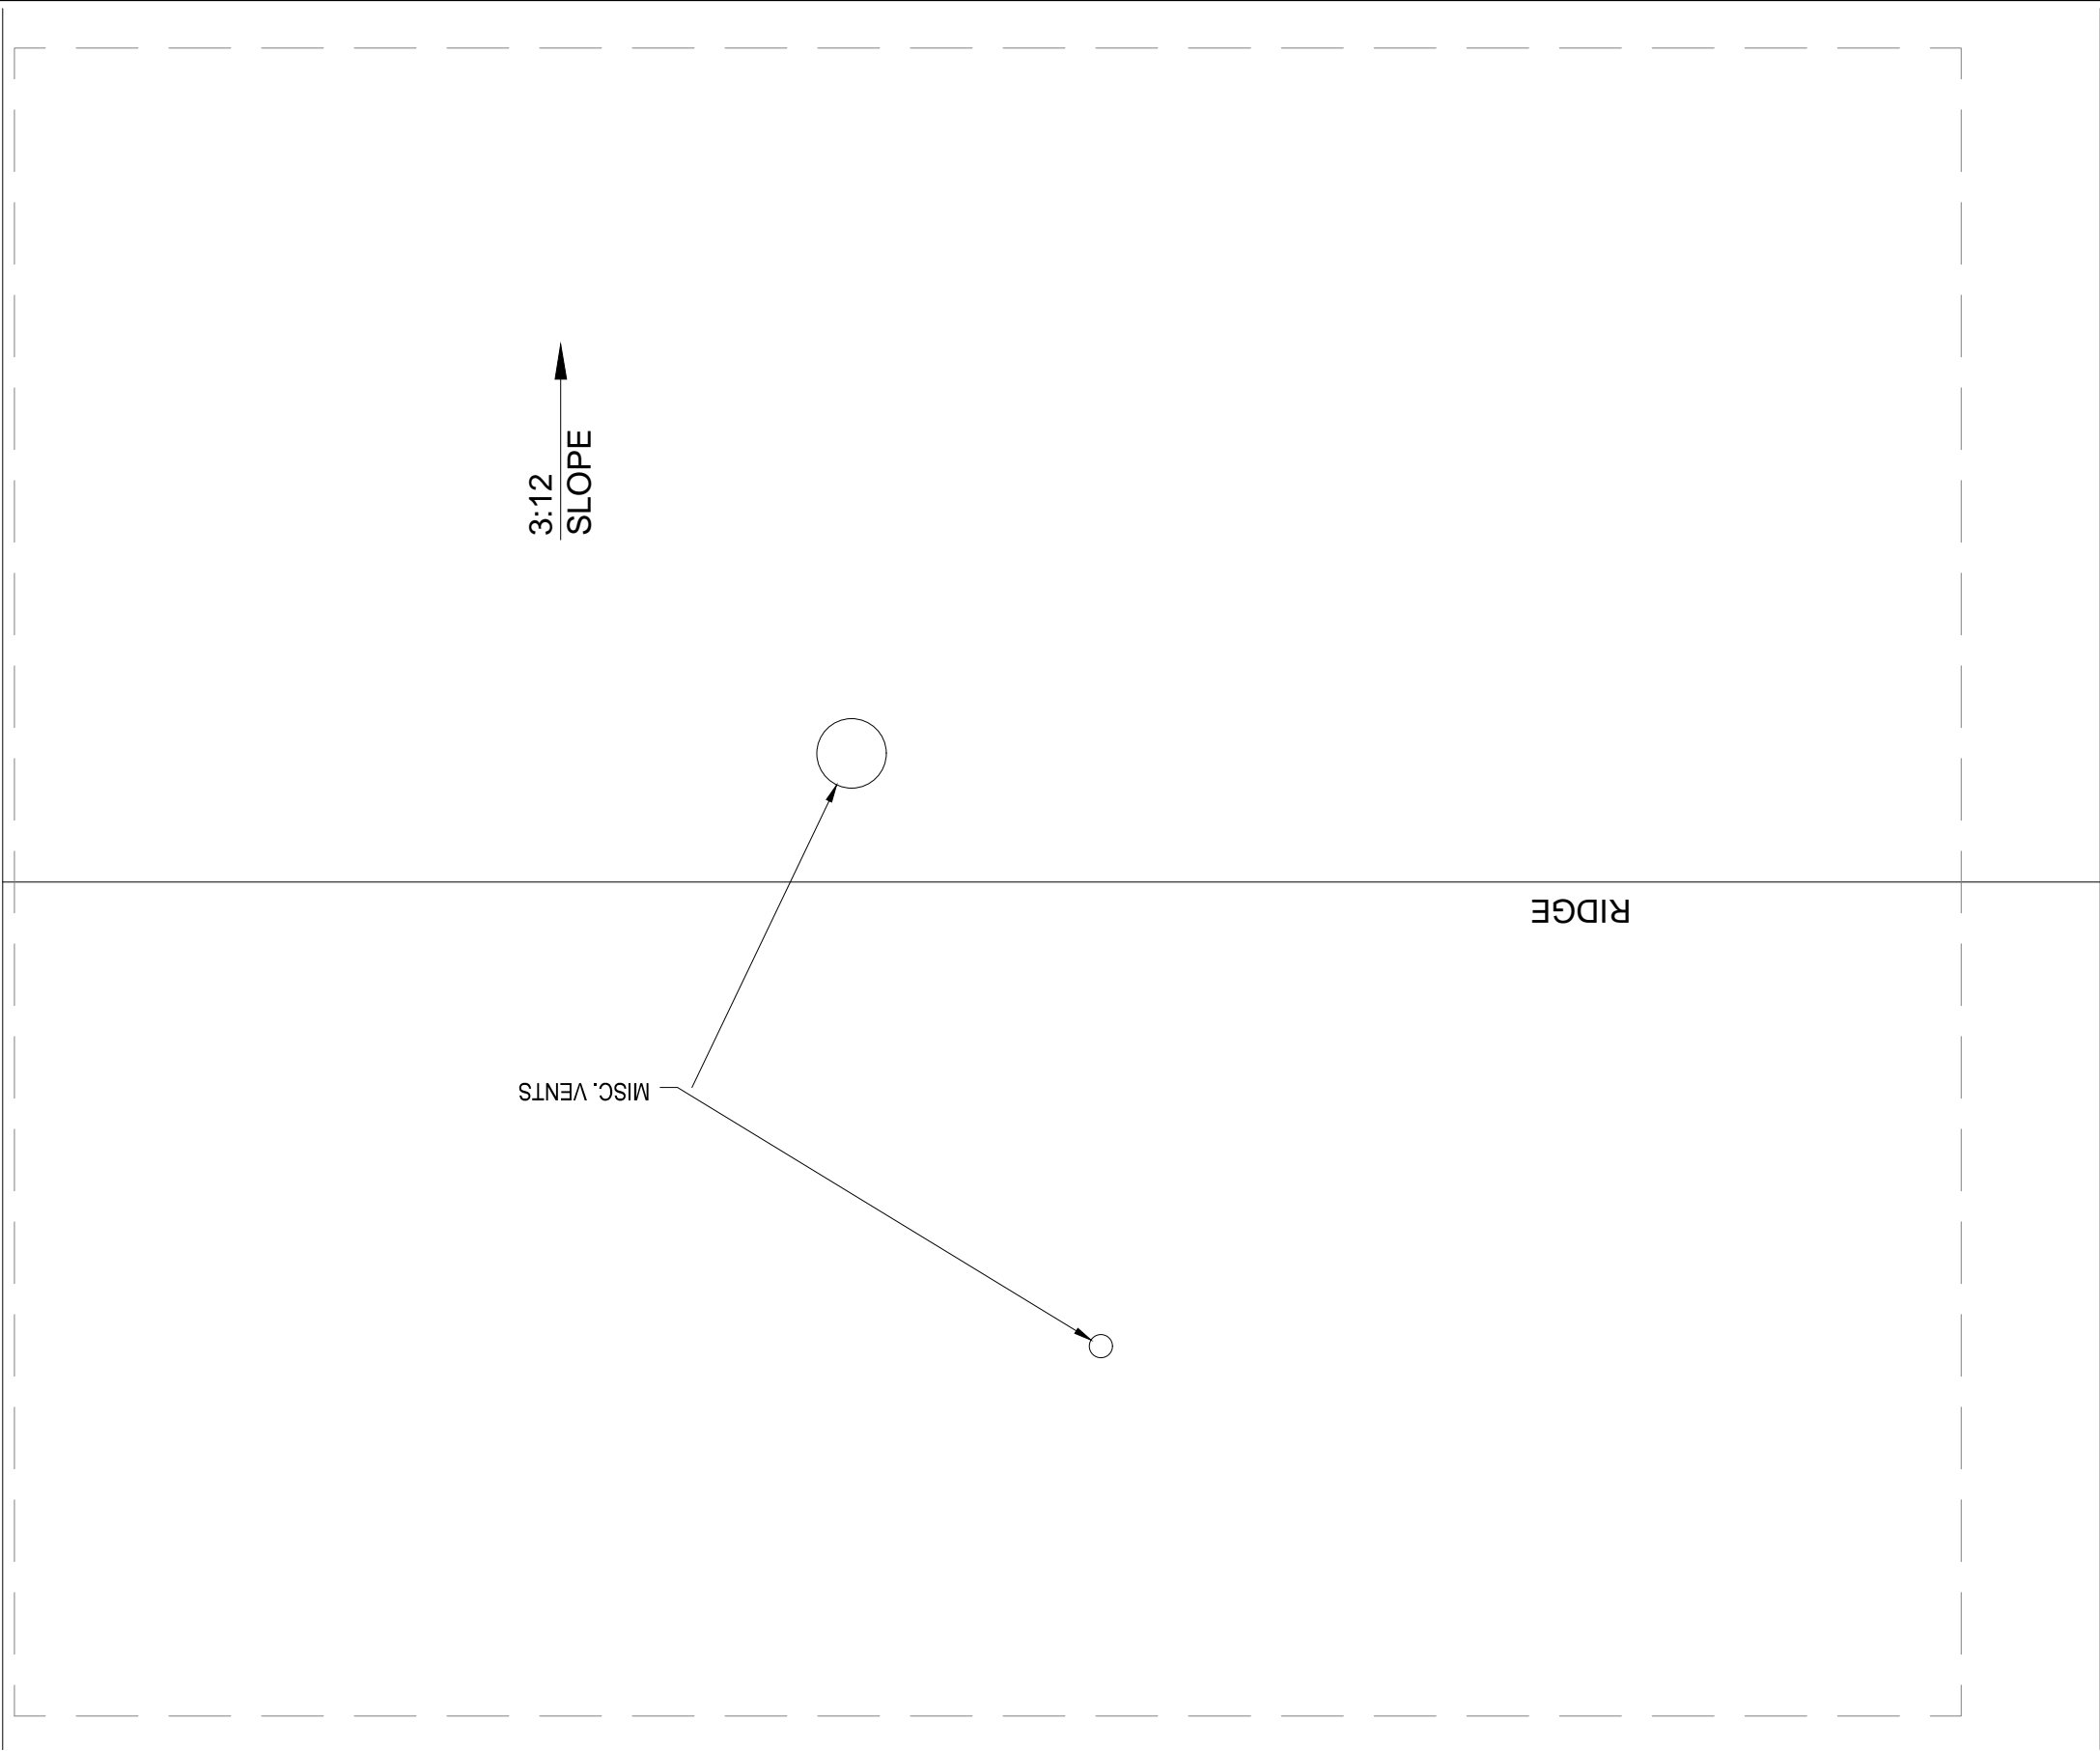

1

GLACIER COURT - 42 - FIRST LEVEL

SCALE: 3/8" = 1'

1

GLACIER COURT - 42 - ROOF LEVEL

SCALE: 3/8" = 1'