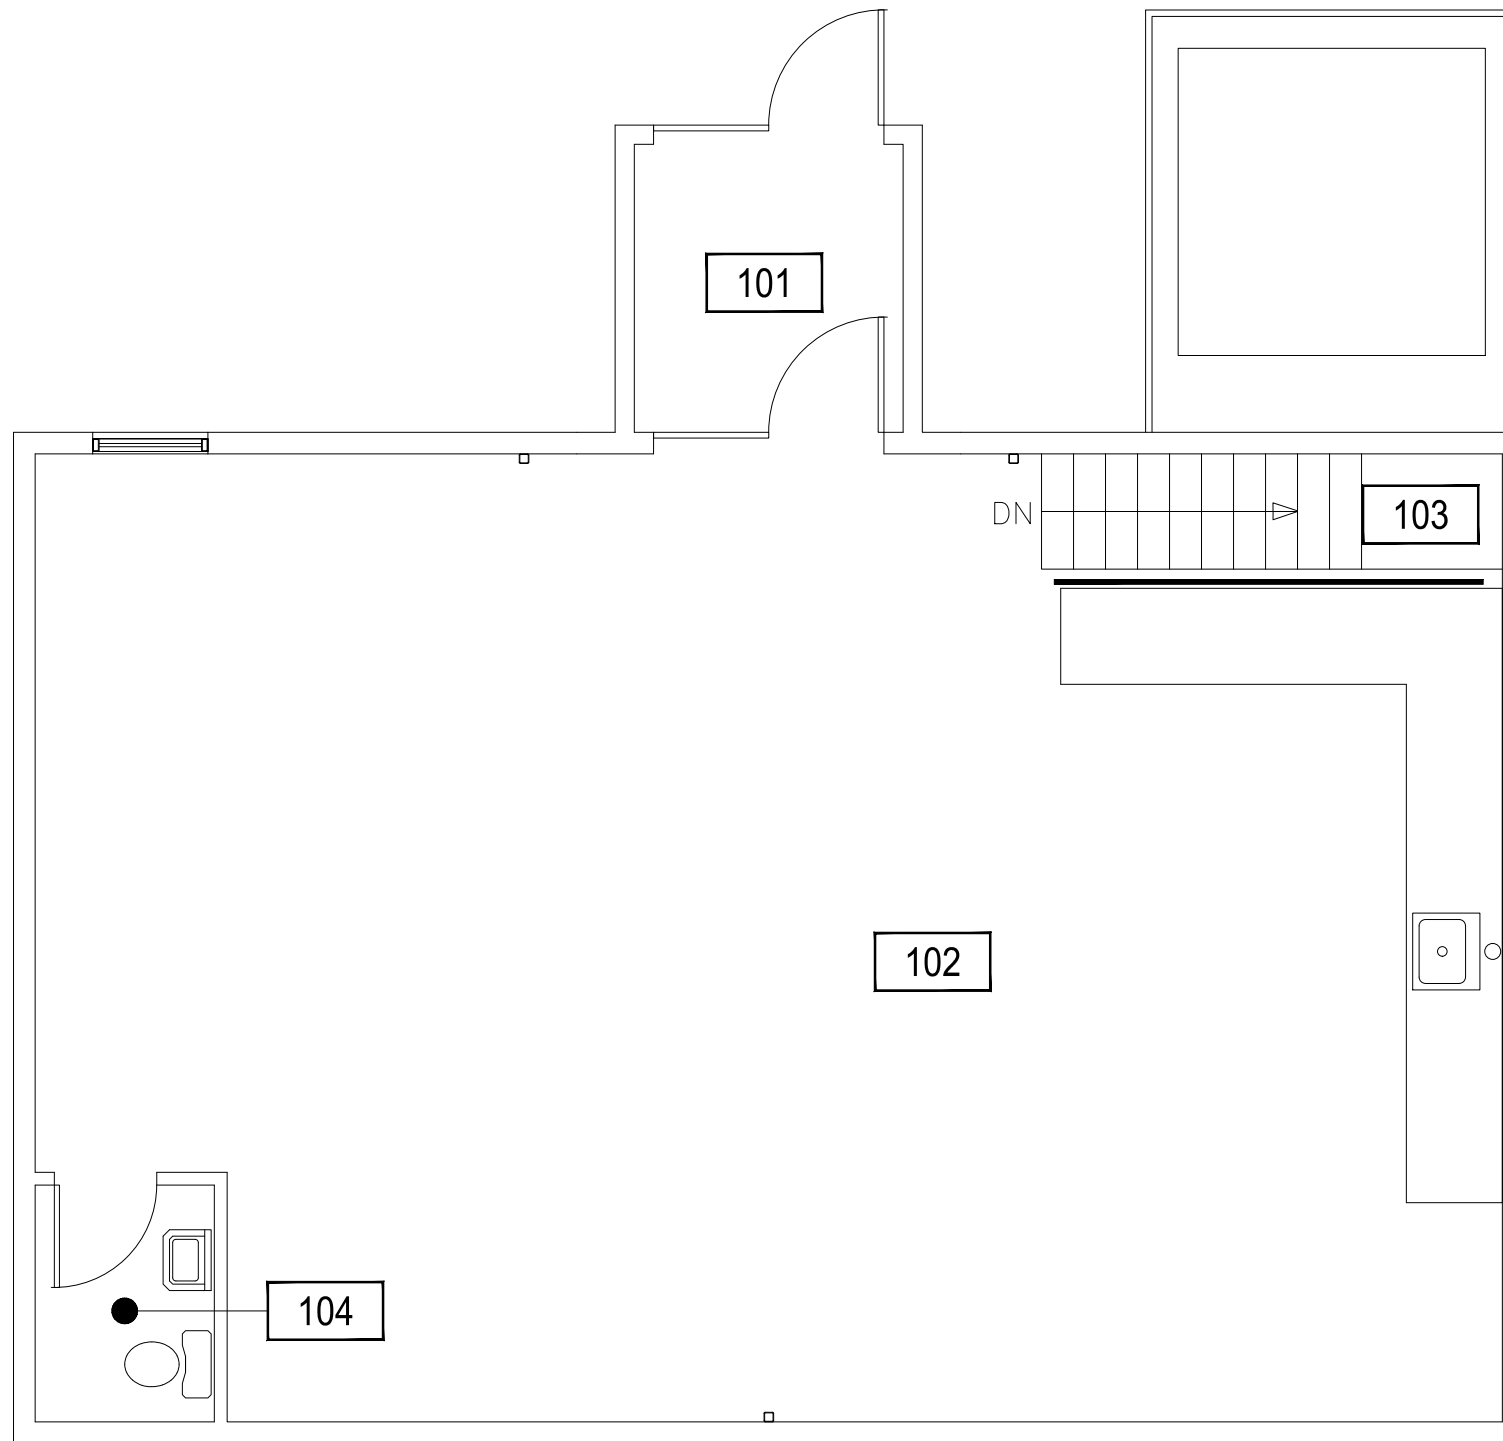

1

RC MOLECULAR BEAM FACILITY - FIRST LEVEL

SCALE: 1" = 5'

M MONTANA
STATE UNIVERSITY
FACILITIES PLANNING,
DESIGN & CONSTRUCTION
BOZEMAN, MONTANA
PHONE: 406.994.4131 FAX: 406.994.6572

INDEX #

81

BUILDING #

448