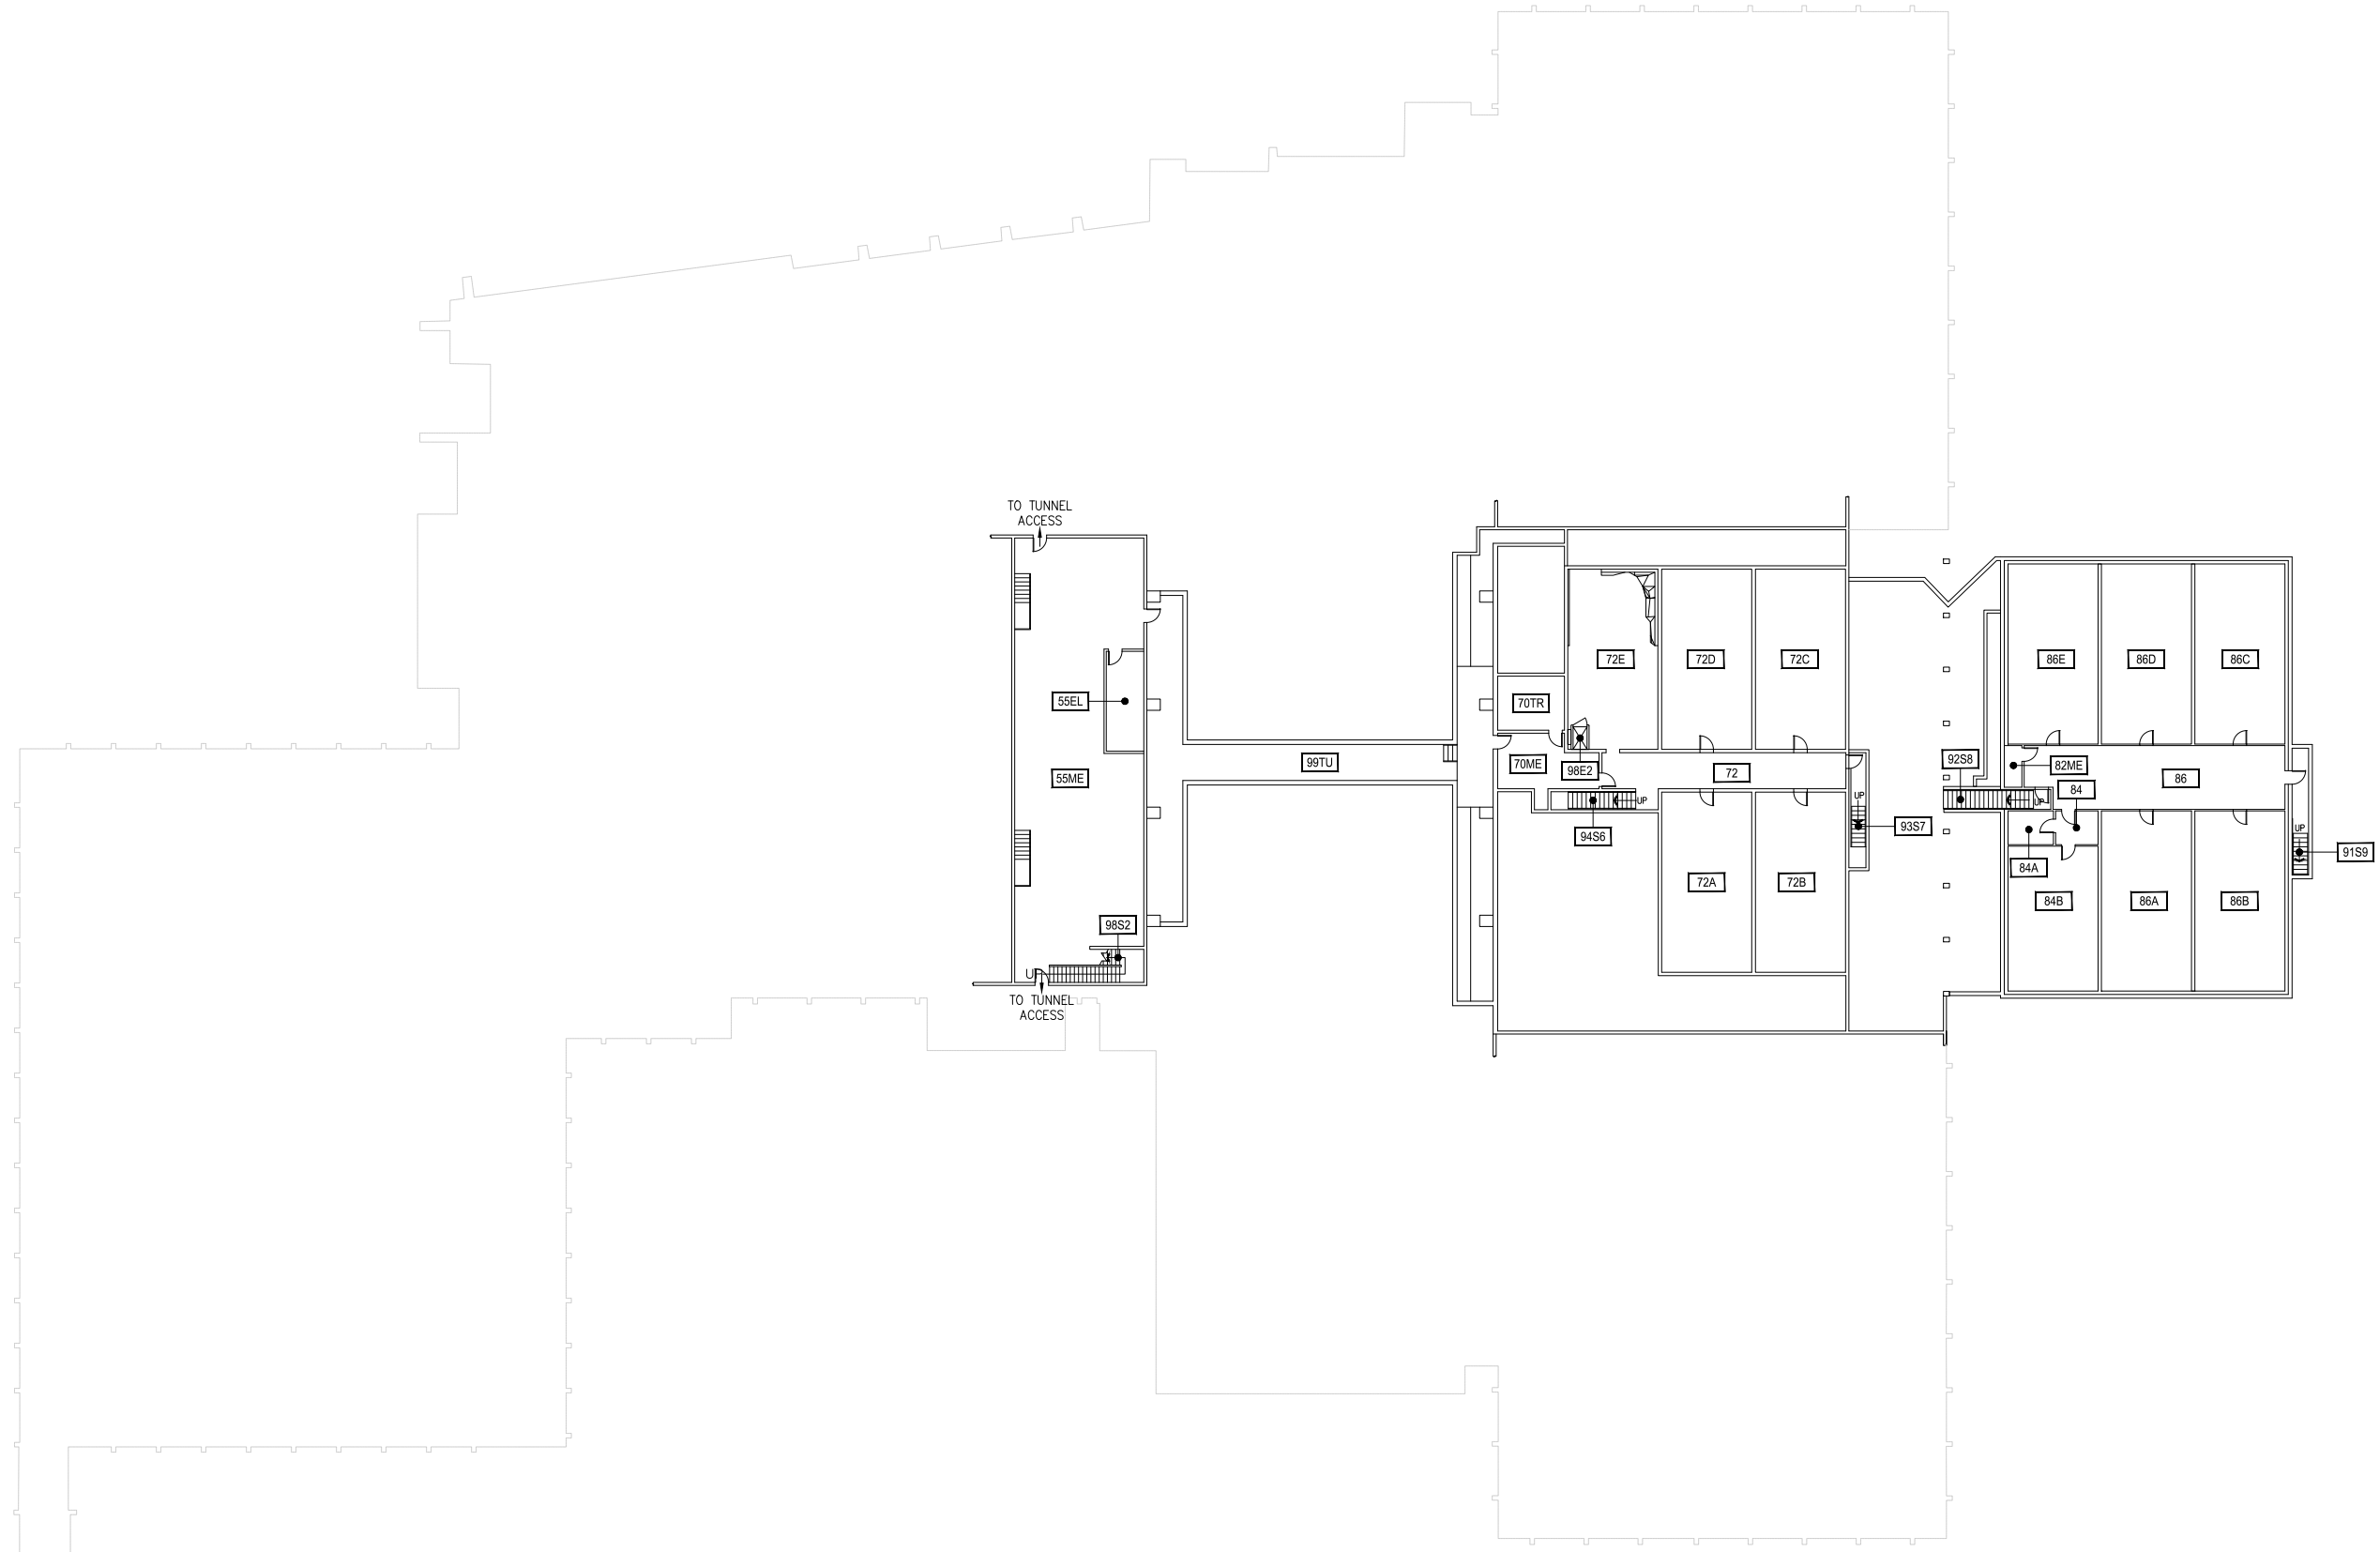

Mar 19, 2015 - 1:26pm - I:23_AB.dwg
C:\Users\gary.grance\appdata\local\temp\AcPublish_8440\

1

MARGA HOSAEUS FITNESS CENTER - BASEMENT LEVEL

SCALE: 1" = 40'

M MONTANA
STATE UNIVERSITY
CAMPUS PLANNING,
DESIGN & CONSTRUCTION
BOZEMAN, MONTANA
PHONE: 406.994.5413 FAX: 406.994.5665

INDEX #
37
BUILDING #
123

Mar 19, 2015 - 1:26pm - L23_A1.dwg
H:\Marga Hosaeus Fitness Center\Building Plan - Book Copy

1

MARGA HOSAEUS FITNESS CENTER - FIRST LEVEL

SCALE: 1" = 40'

M MONTANA STATE UNIVERSITY
CAMPUS PLANNING,
DESIGN & CONSTRUCTION
BOZEMAN, MONTANA
PHONE: 406.994.5413 FAX: 406.994.5665

INDEX #	37
BUILDING #	123

1

MARGA HOSAEUS FITNESS CENTER - ROOF LEVEL

SCALE: 1" = 40'