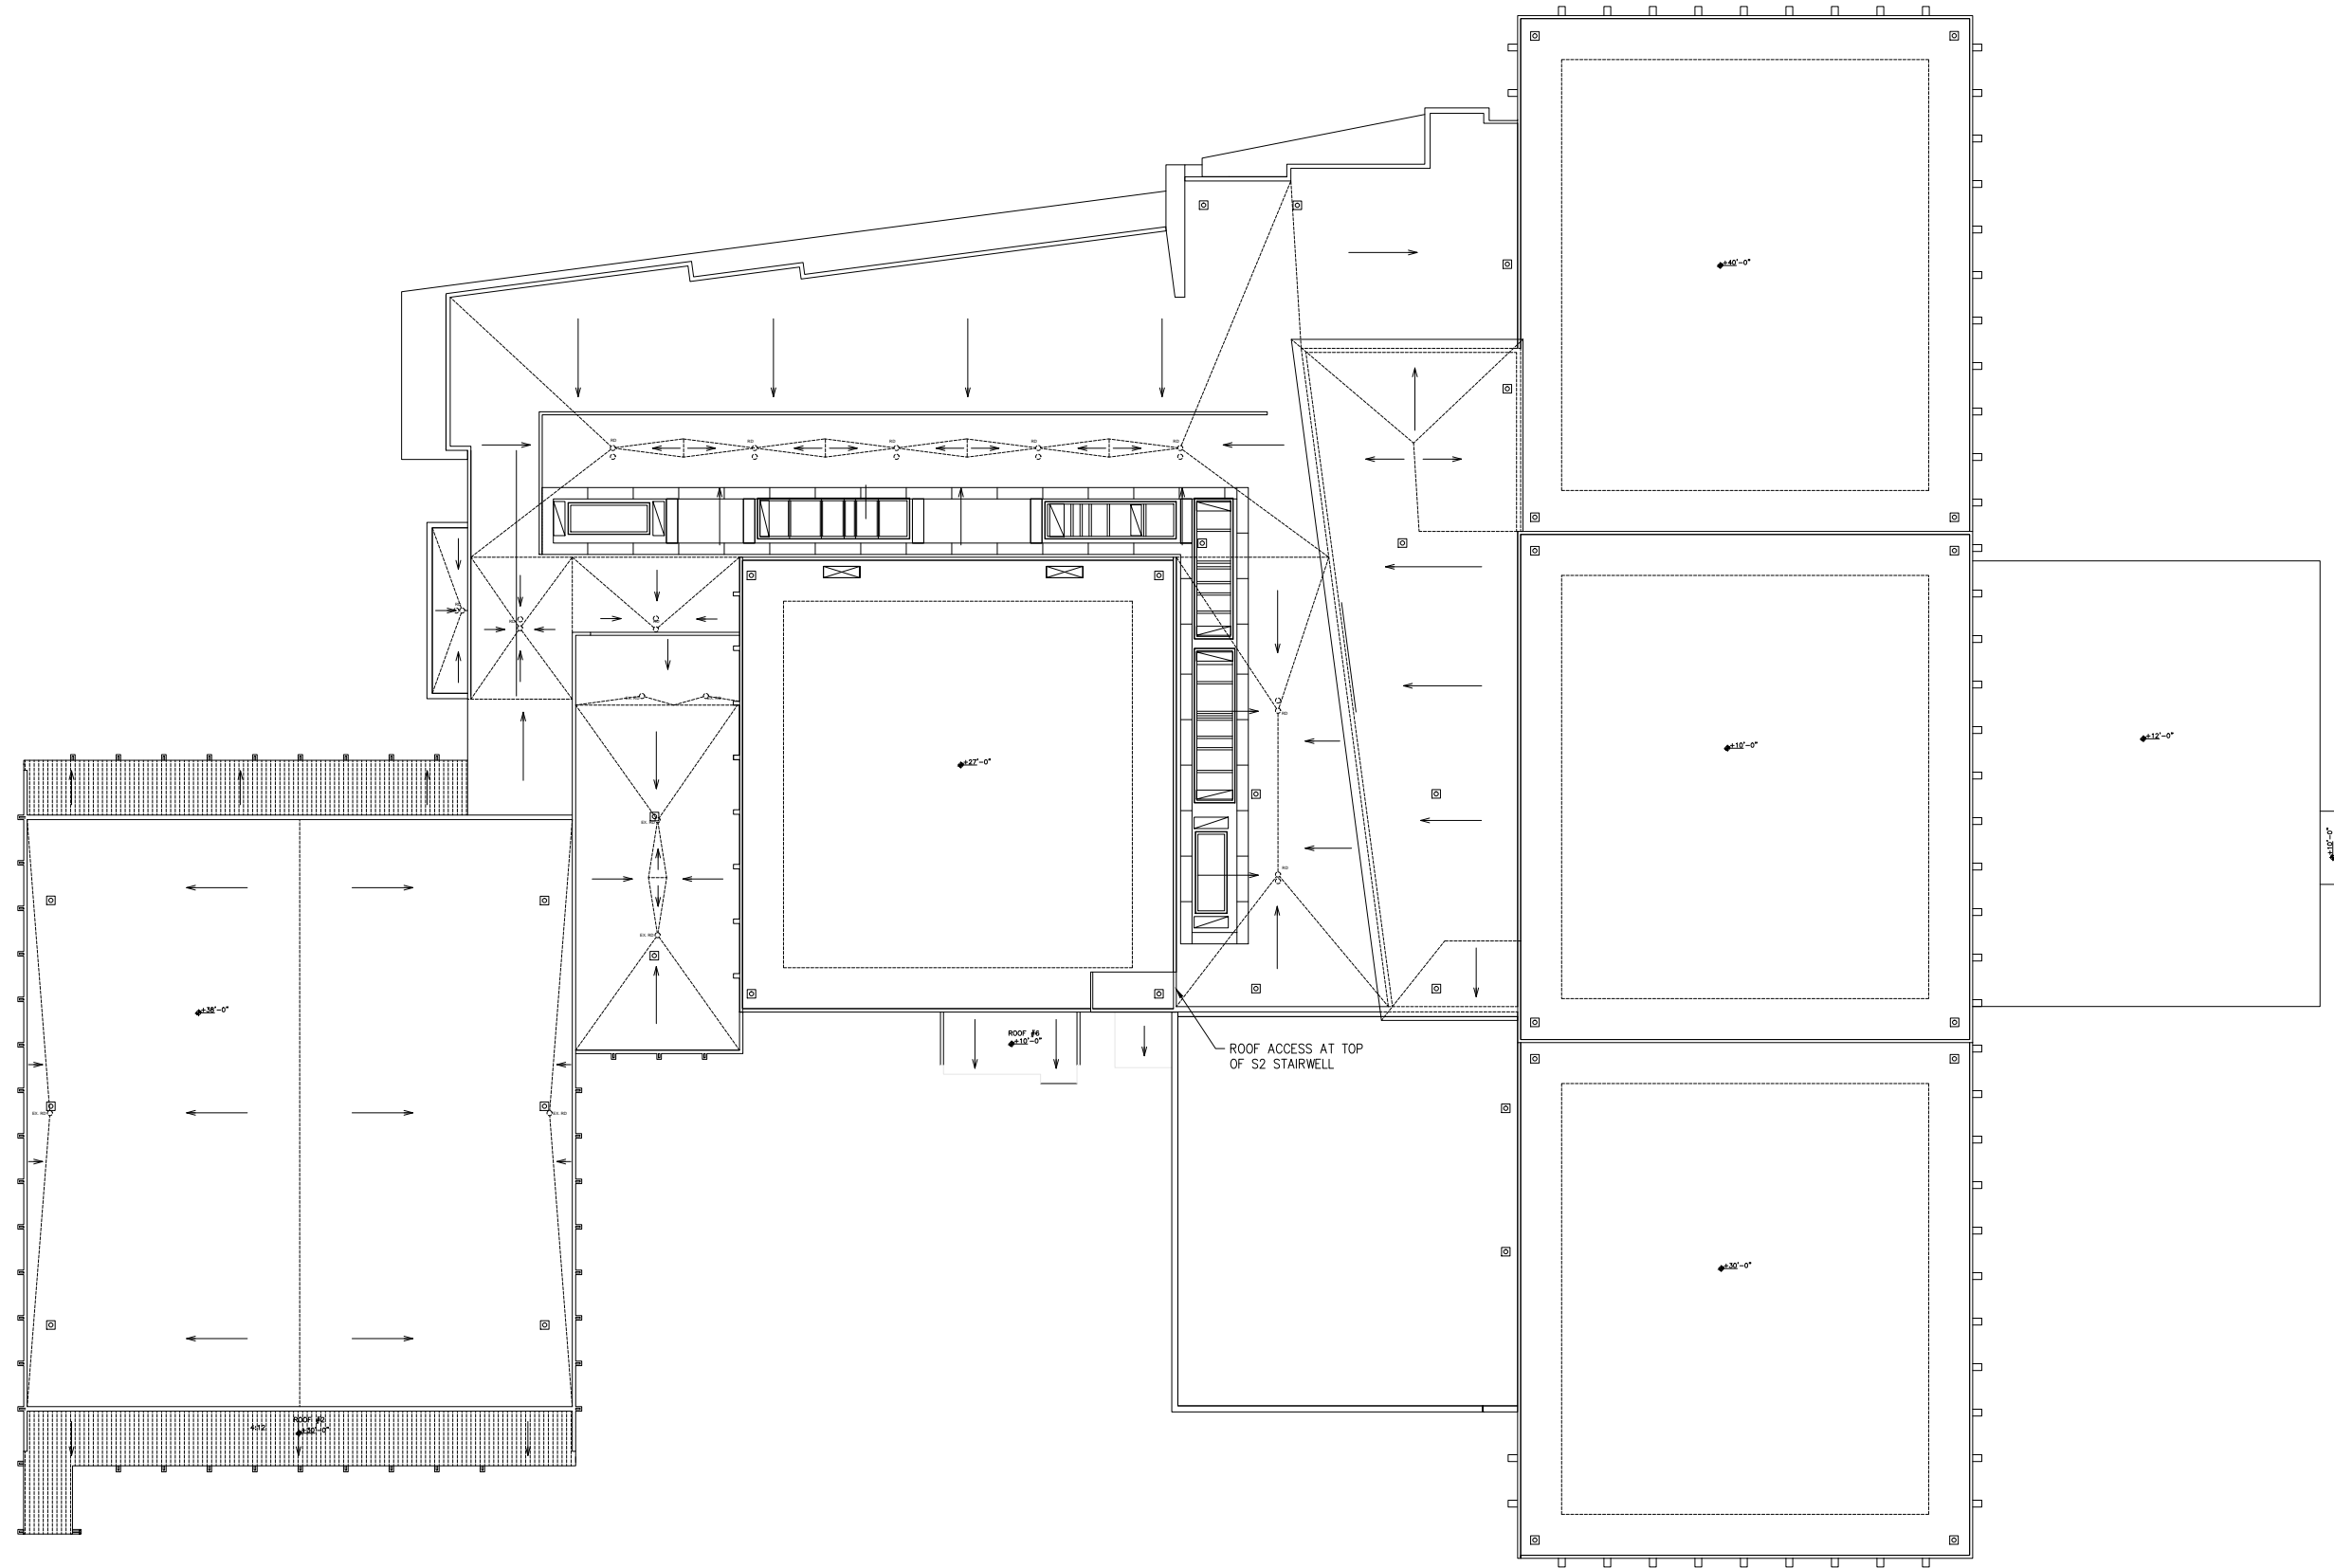

Mar 19, 2015 - 1:26pm - I:23_AB.dwg
C:\Users\gary.grance\appdata\local\temp\AcPublish_8440\

1

MARGA HOSAEUS FITNESS CENTER - BASEMENT LEVEL

SCALE: 1" = 40'

M MONTANA
STATE UNIVERSITY
CAMPUS PLANNING,
DESIGN & CONSTRUCTION
BOZEMAN, MONTANA
PHONE: 406.994.5413 FAX: 406.994.5665

INDEX #
37
BUILDING #
123

Mar 19, 2015 - 1:26pm - L23_A1.dwg
H:\Marga Hosaeus Fitness Center\Building Plan - Book Copy

1

MARGA HOSAEUS FITNESS CENTER - FIRST LEVEL

SCALE: 1" = 40'

M MONTANA STATE UNIVERSITY
CAMPUS PLANNING,
DESIGN & CONSTRUCTION
BOZEMAN, MONTANA
PHONE: 406.994.5413 FAX: 406.994.5665

INDEX #	37
BUILDING #	123

1

MARGA HOSAEUS FITNESS CENTER - ROOF LEVEL

SCALE: 1" = 40'