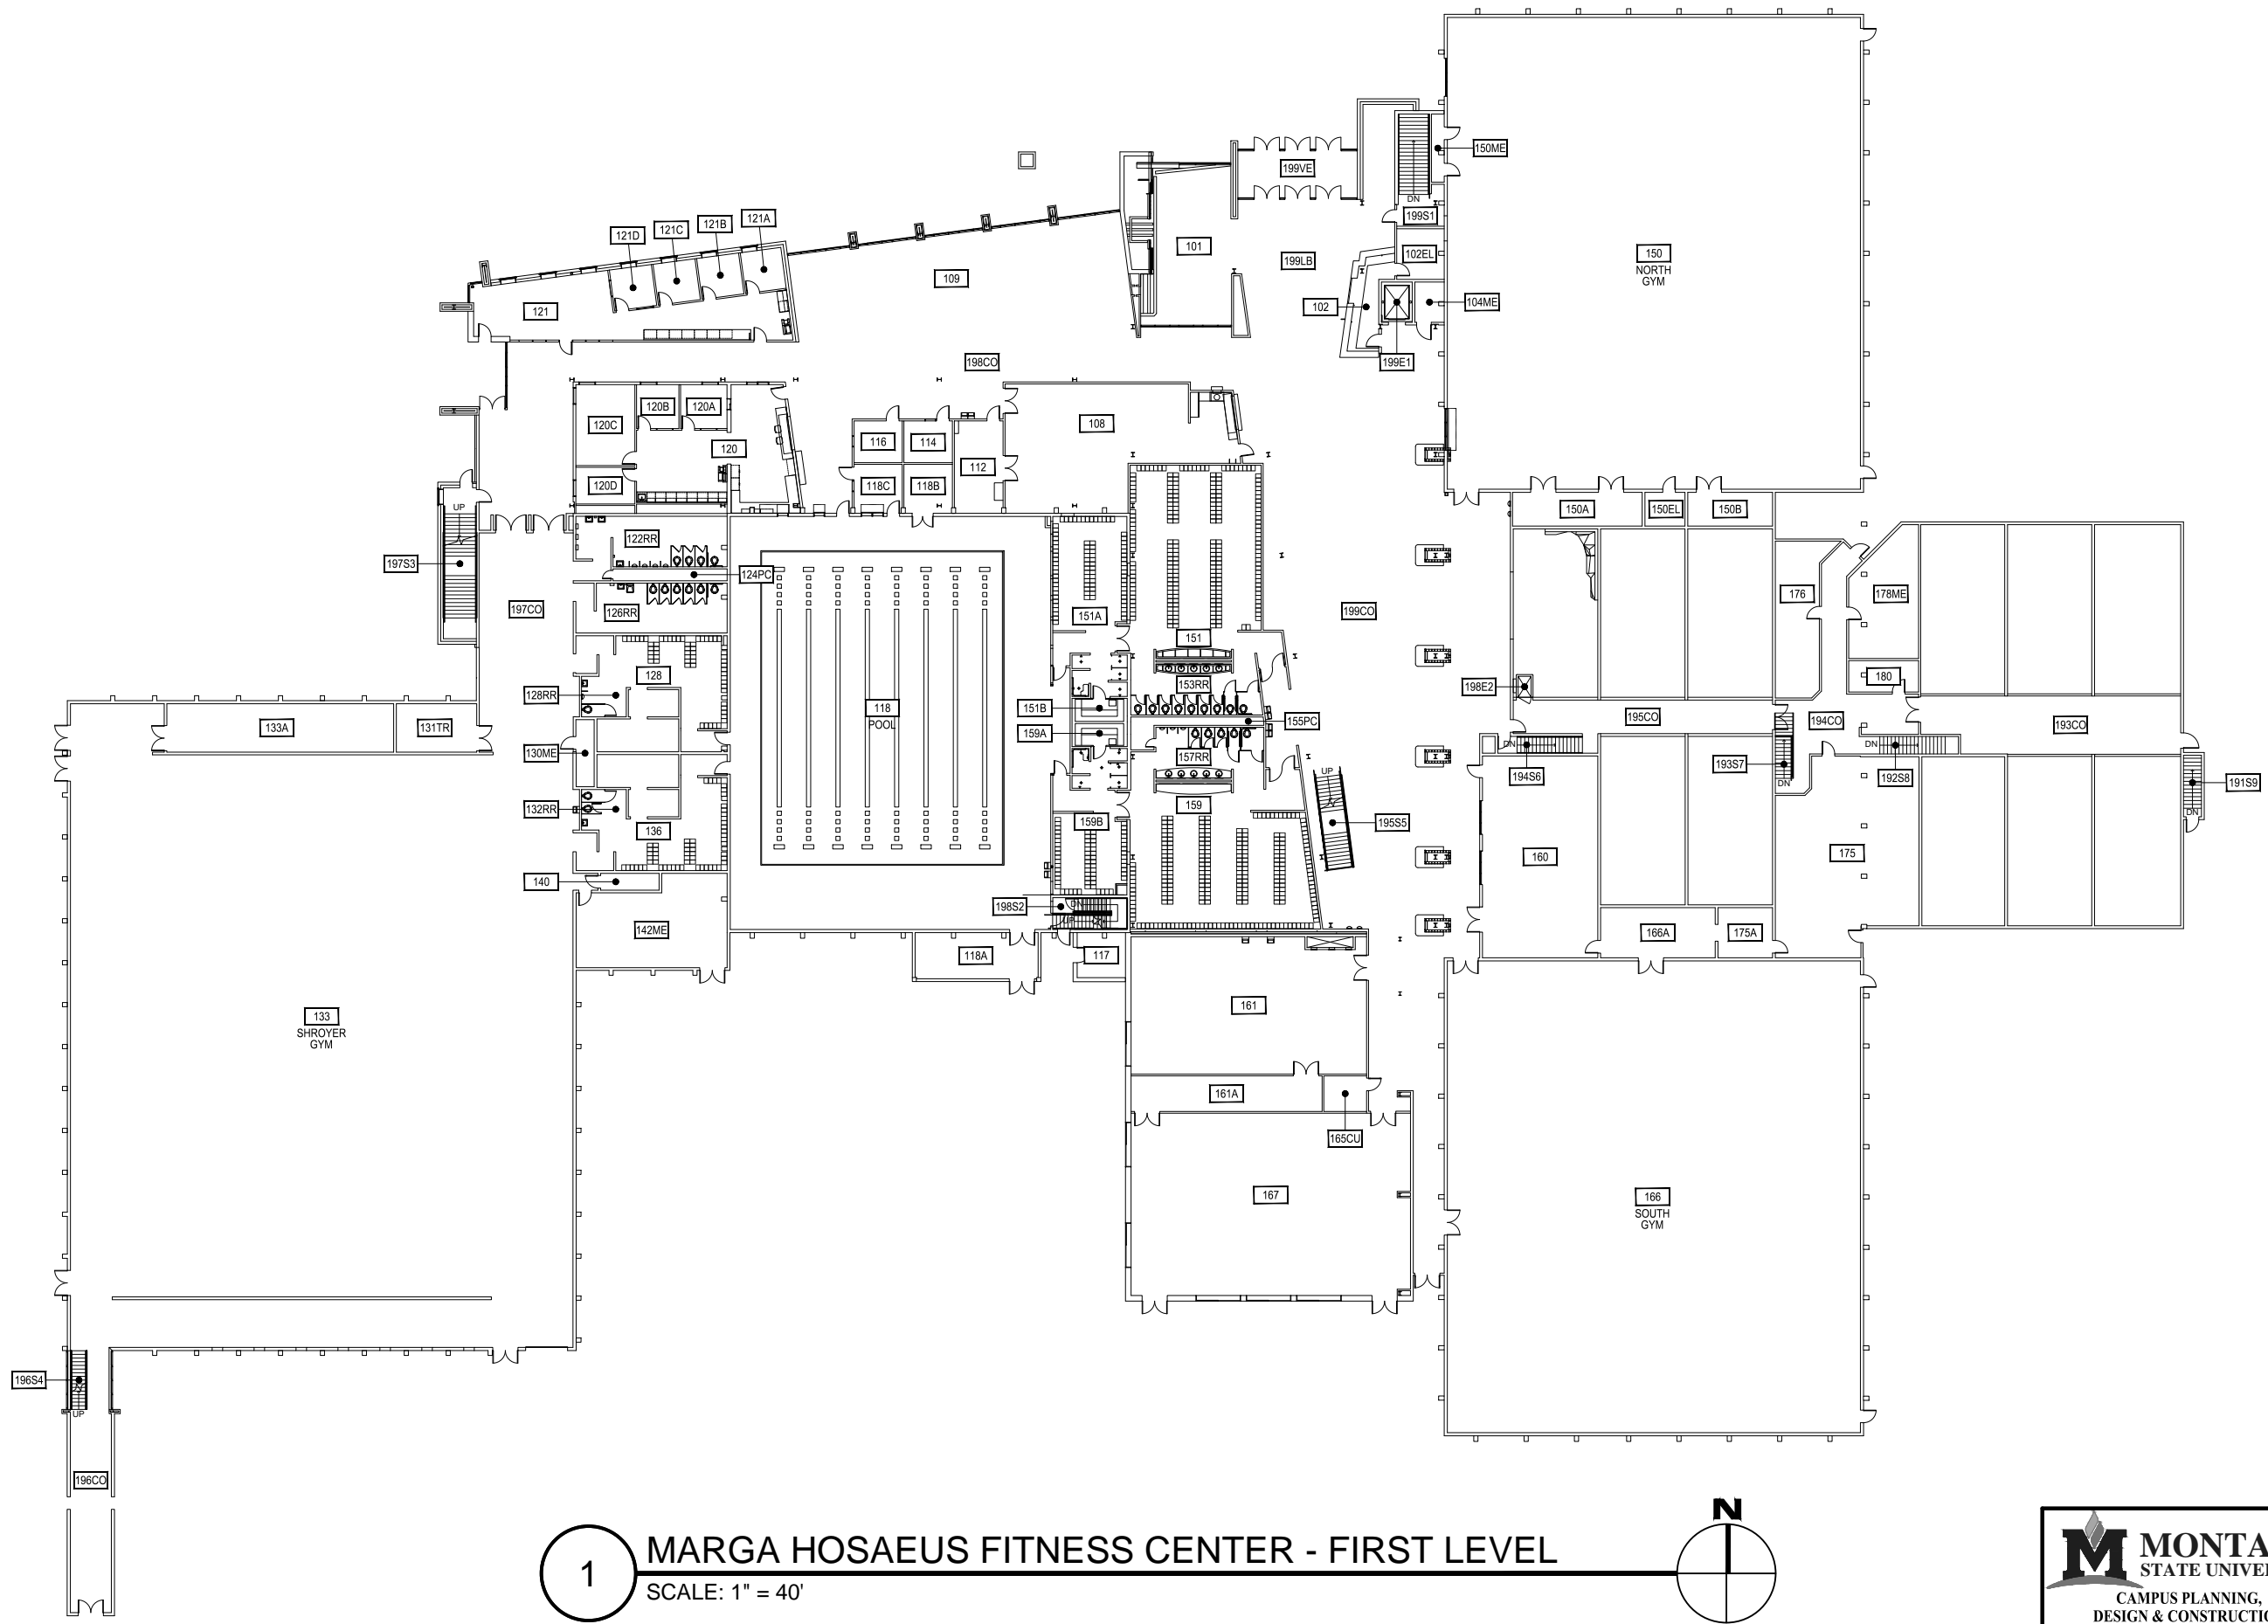

Mar 19, 2015 - 1:26pm - I:23_AB.dwg
C:\Users\gary.grance\appdata\local\temp\AcPublish_8440\

1

MARGA HOSAEUS FITNESS CENTER - BASEMENT LEVEL

SCALE: 1" = 40'

M MONTANA
STATE UNIVERSITY
CAMPUS PLANNING,
DESIGN & CONSTRUCTION
BOZEMAN, MONTANA
PHONE: 406.994.5413 FAX: 406.994.5665

INDEX #
37
BUILDING #
123

Mar 19, 2015 - 1:26pm - L23_A1.dwg
H:\Marga Hosaeus Fitness Center\Building Plan - Book Copy

1

MARGA HOSAEUS FITNESS CENTER - FIRST LEVEL

SCALE: 1" = 40'

M MONTANA STATE UNIVERSITY
CAMPUS PLANNING,
DESIGN & CONSTRUCTION
BOZEMAN, MONTANA
PHONE: 406.994.5413 FAX: 406.994.5665

INDEX #	37
BUILDING #	123

1

MARGA HOSAEUS FITNESS CENTER - ROOF LEVEL

SCALE: 1" = 40'