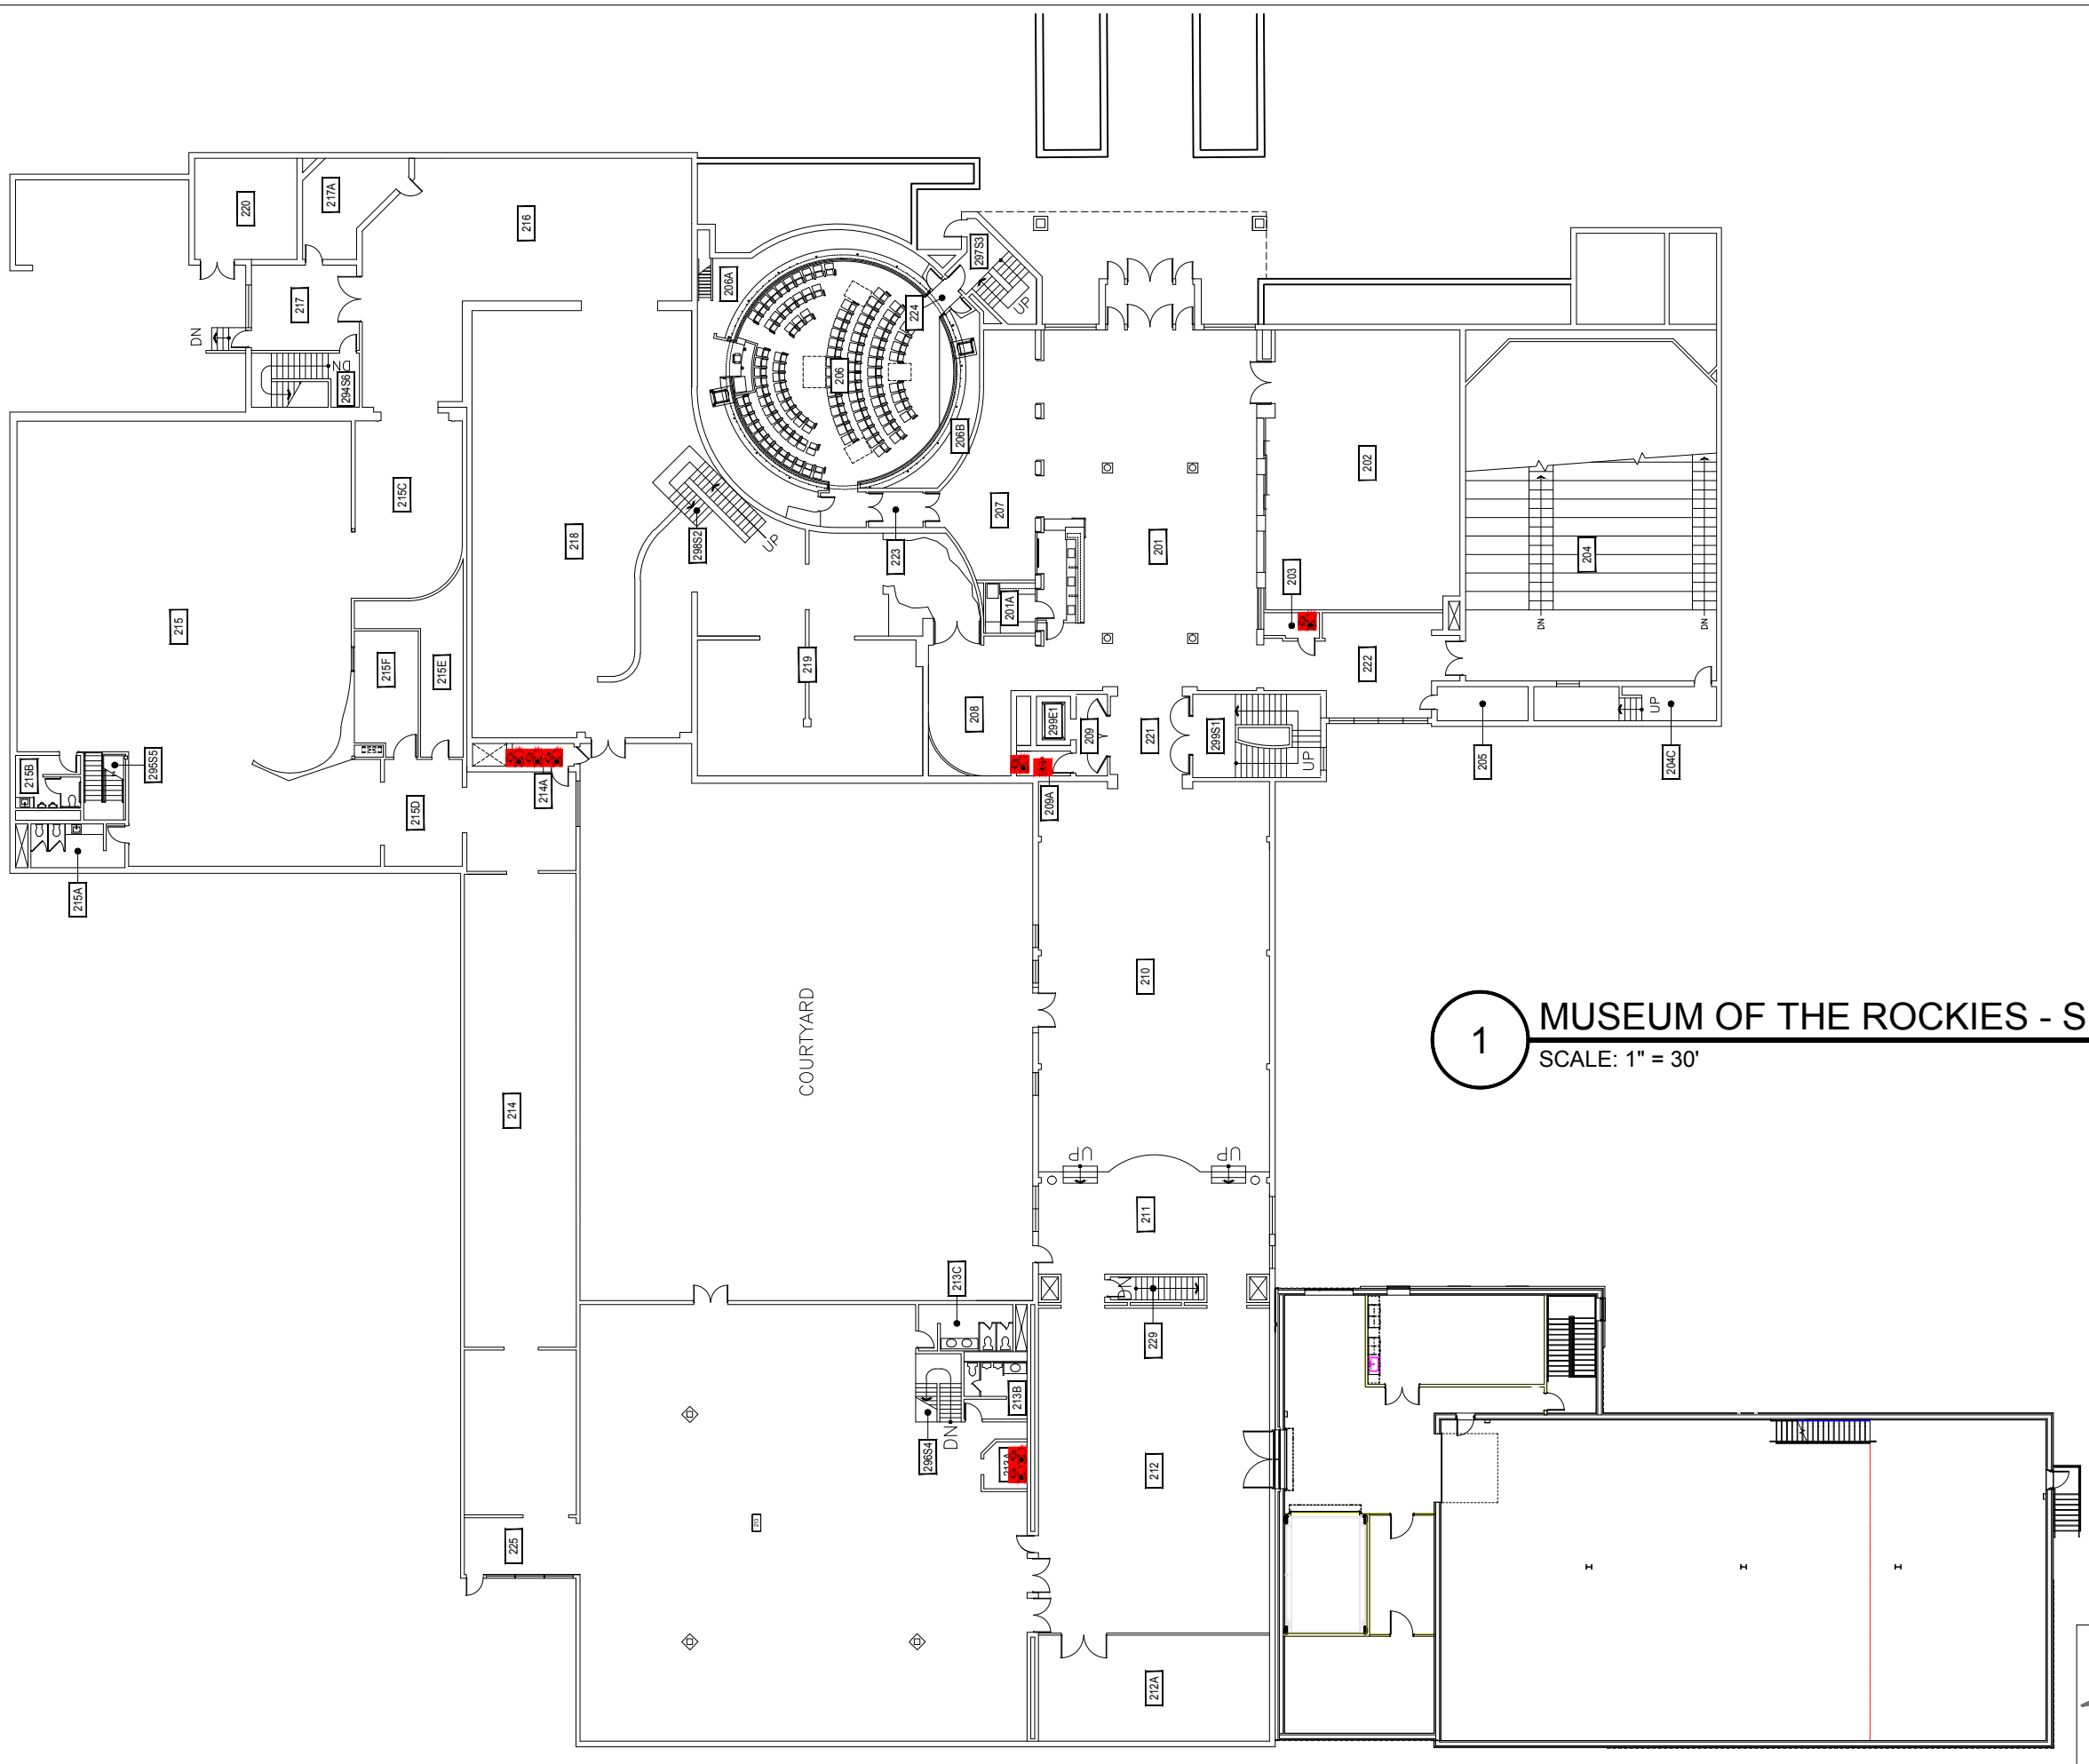

1

MUSEUM OF THE ROCKIES - FIRST LEVEL
SCALE: 1" = 30'

1 MUSEUM OF THE ROCKIES - SECOND LEVEL
SCALE: 1" = 30'

1 MUSEUM OF THE ROCKIES - THIRD LEVEL
SCALE: 1" = 30'

1

MUSEUM OF THE ROCKIES - FOURTH LEVEL

SCALE: 1" = 30'

1

MUSEUM OF THE ROCKIES - ROOF LEVEL

SCALE: 1" = 30'