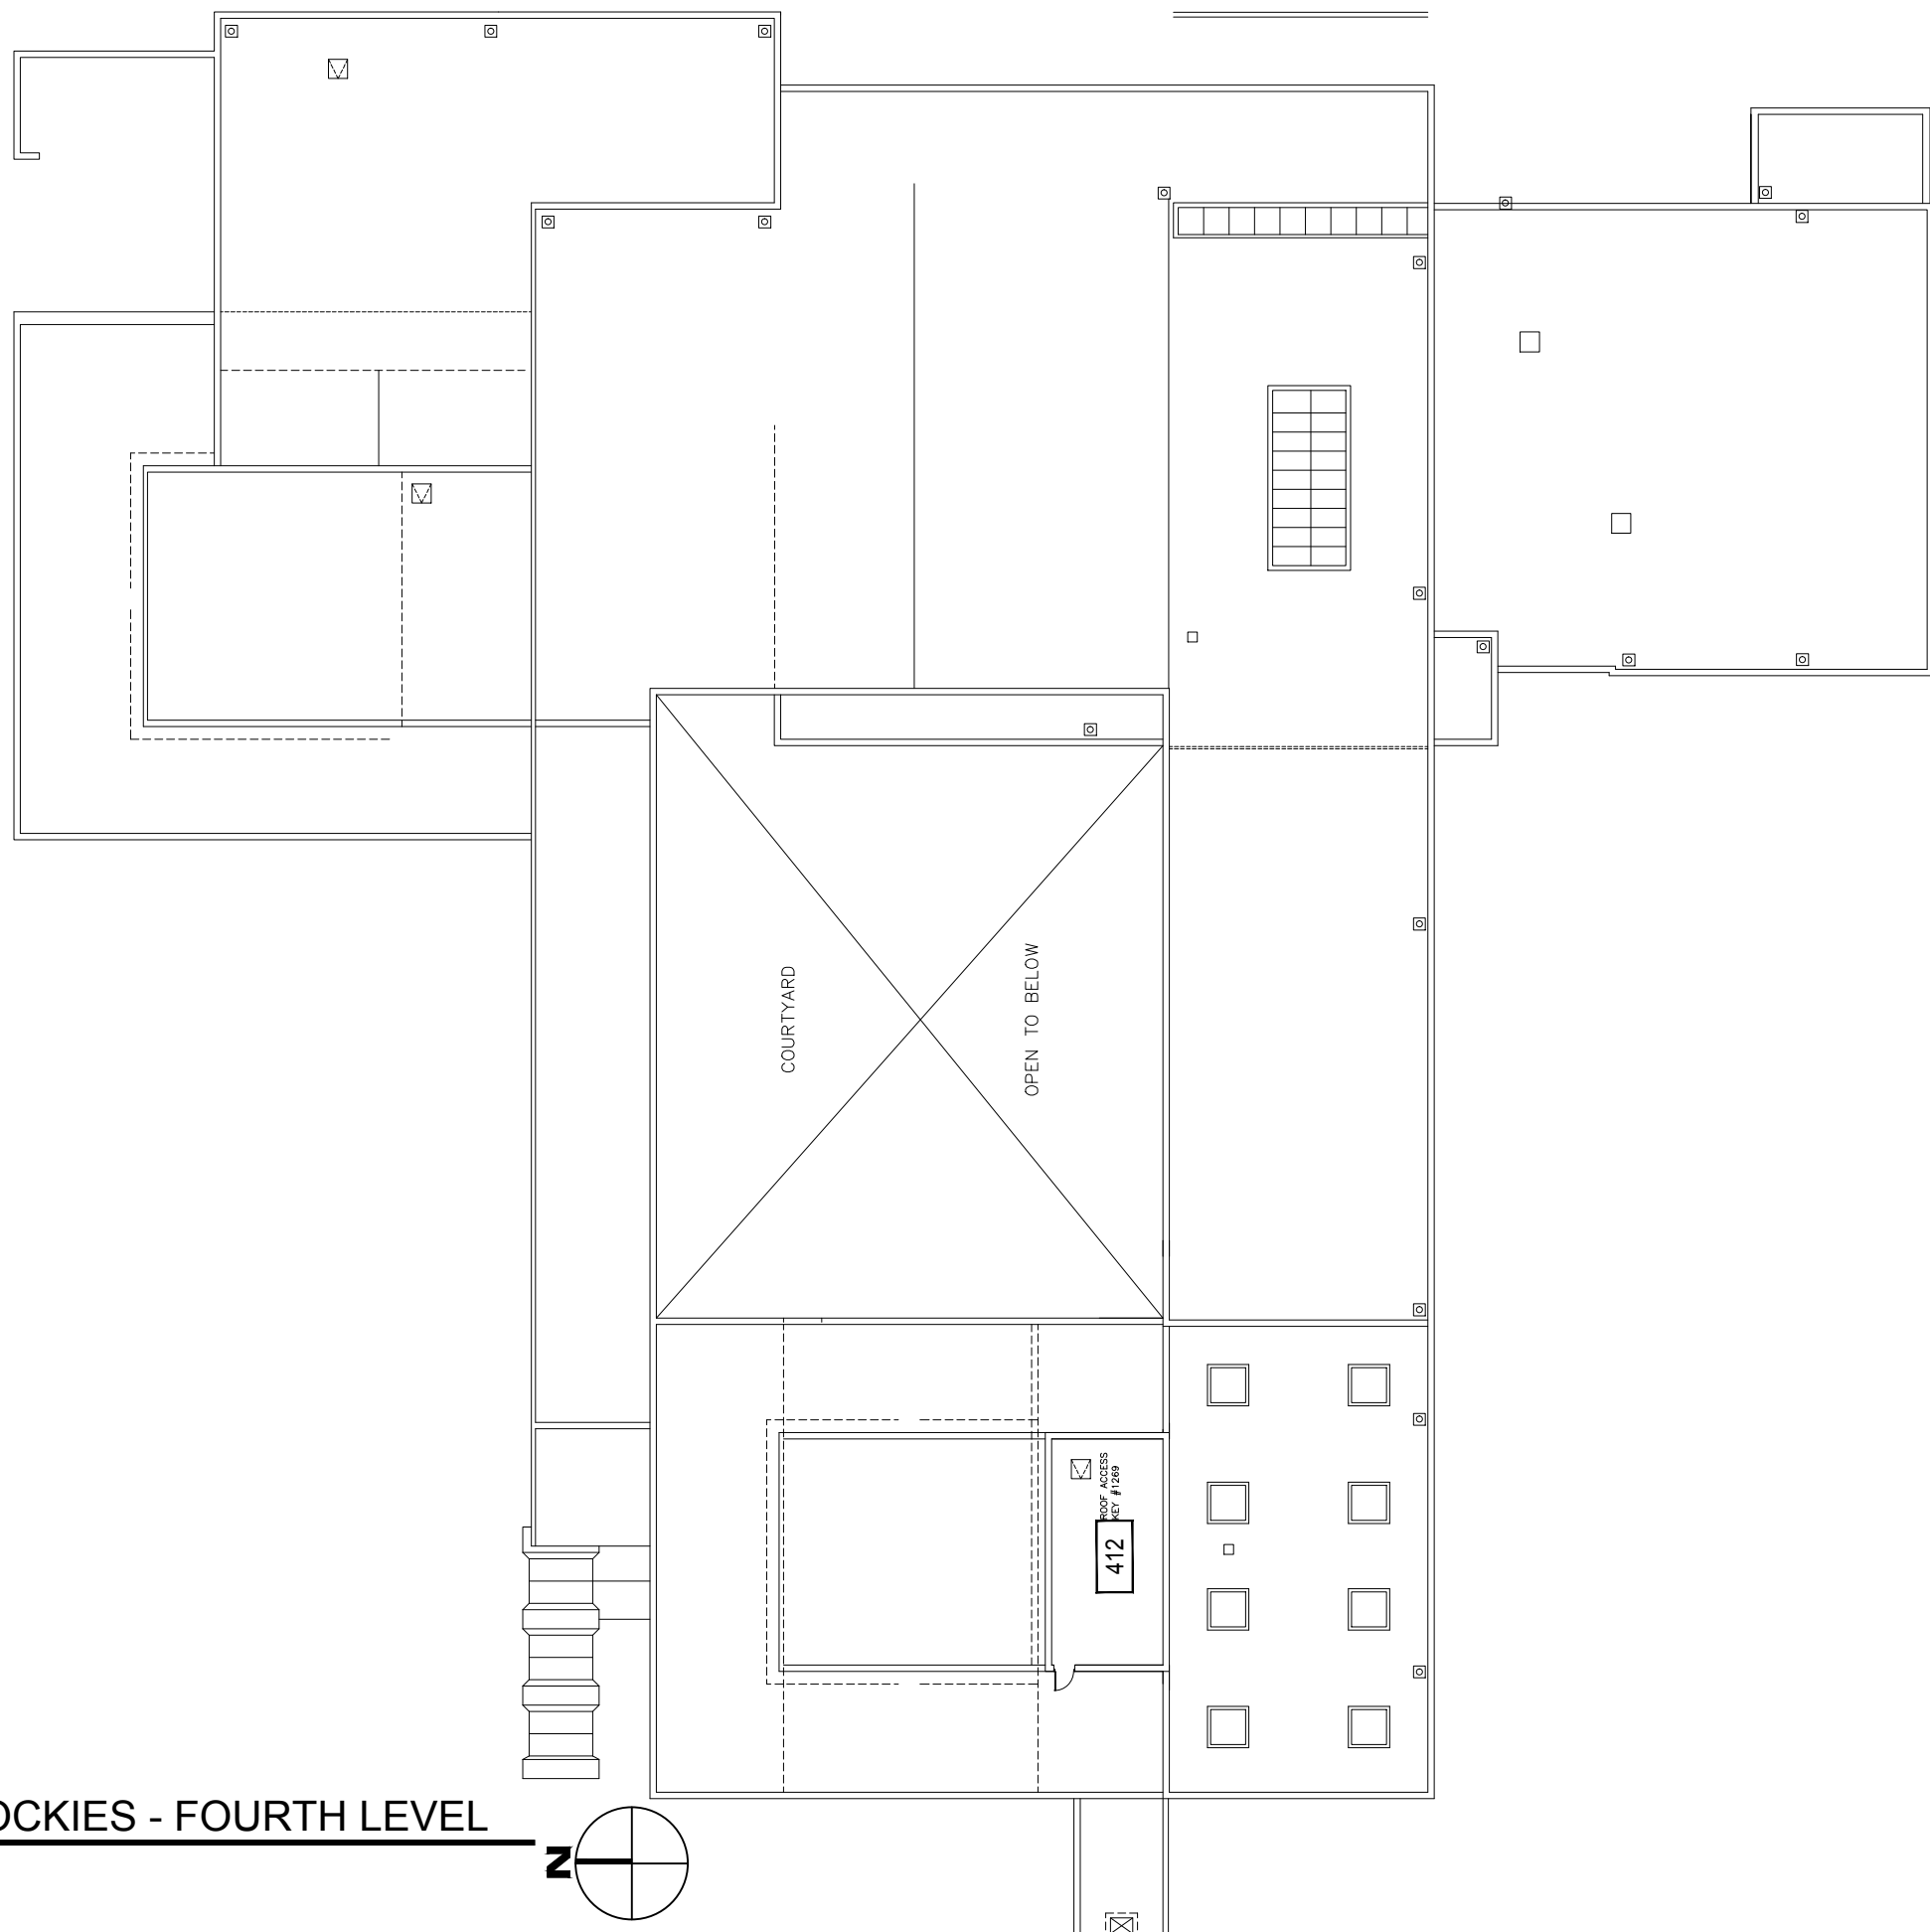

1

MUSEUM OF THE ROCKIES - FIRST LEVEL
SCALE: 1" = 30'

1 MUSEUM OF THE ROCKIES - SECOND LEVEL
SCALE: 1" = 30'

1 MUSEUM OF THE ROCKIES - THIRD LEVEL
SCALE: 1" = 30'

1

MUSEUM OF THE ROCKIES - FOURTH LEVEL

SCALE: 1" = 30'

1

MUSEUM OF THE ROCKIES - ROOF LEVEL

SCALE: 1" = 30'