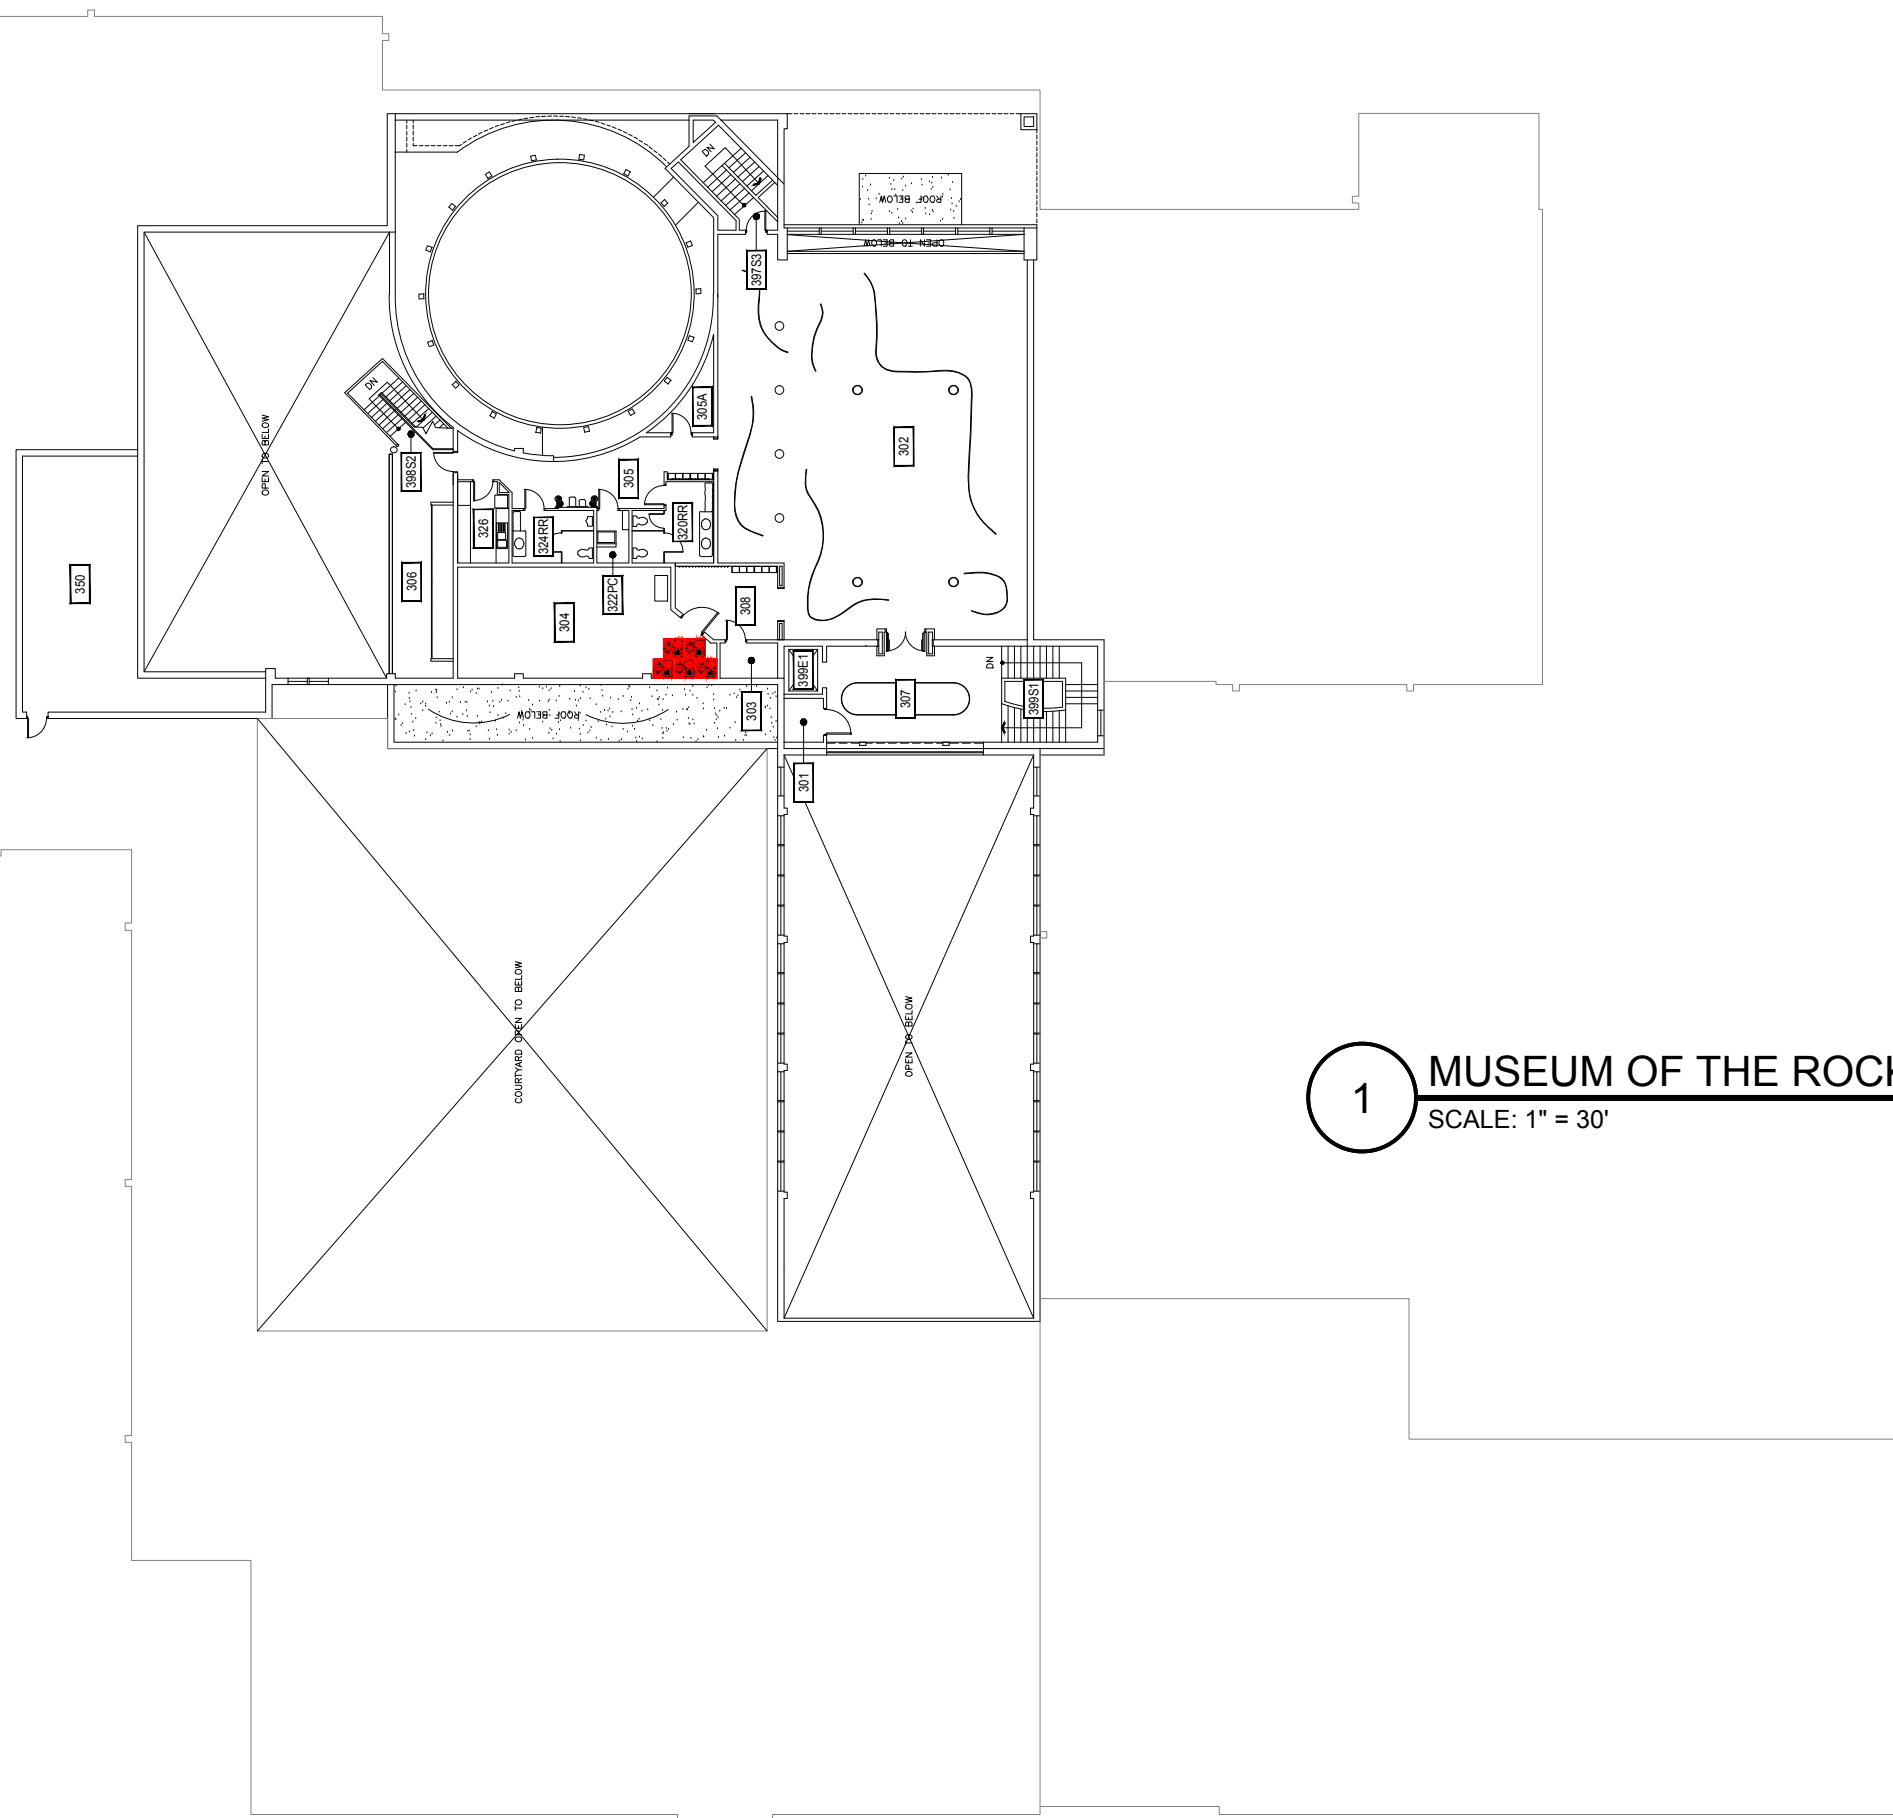

1

MUSEUM OF THE ROCKIES - FIRST LEVEL
SCALE: 1" = 30'

1 MUSEUM OF THE ROCKIES - SECOND LEVEL
SCALE: 1" = 30'

1 MUSEUM OF THE ROCKIES - THIRD LEVEL
SCALE: 1" = 30'

1

MUSEUM OF THE ROCKIES - FOURTH LEVEL

SCALE: 1" = 30'

1

MUSEUM OF THE ROCKIES - ROOF LEVEL

SCALE: 1" = 30'