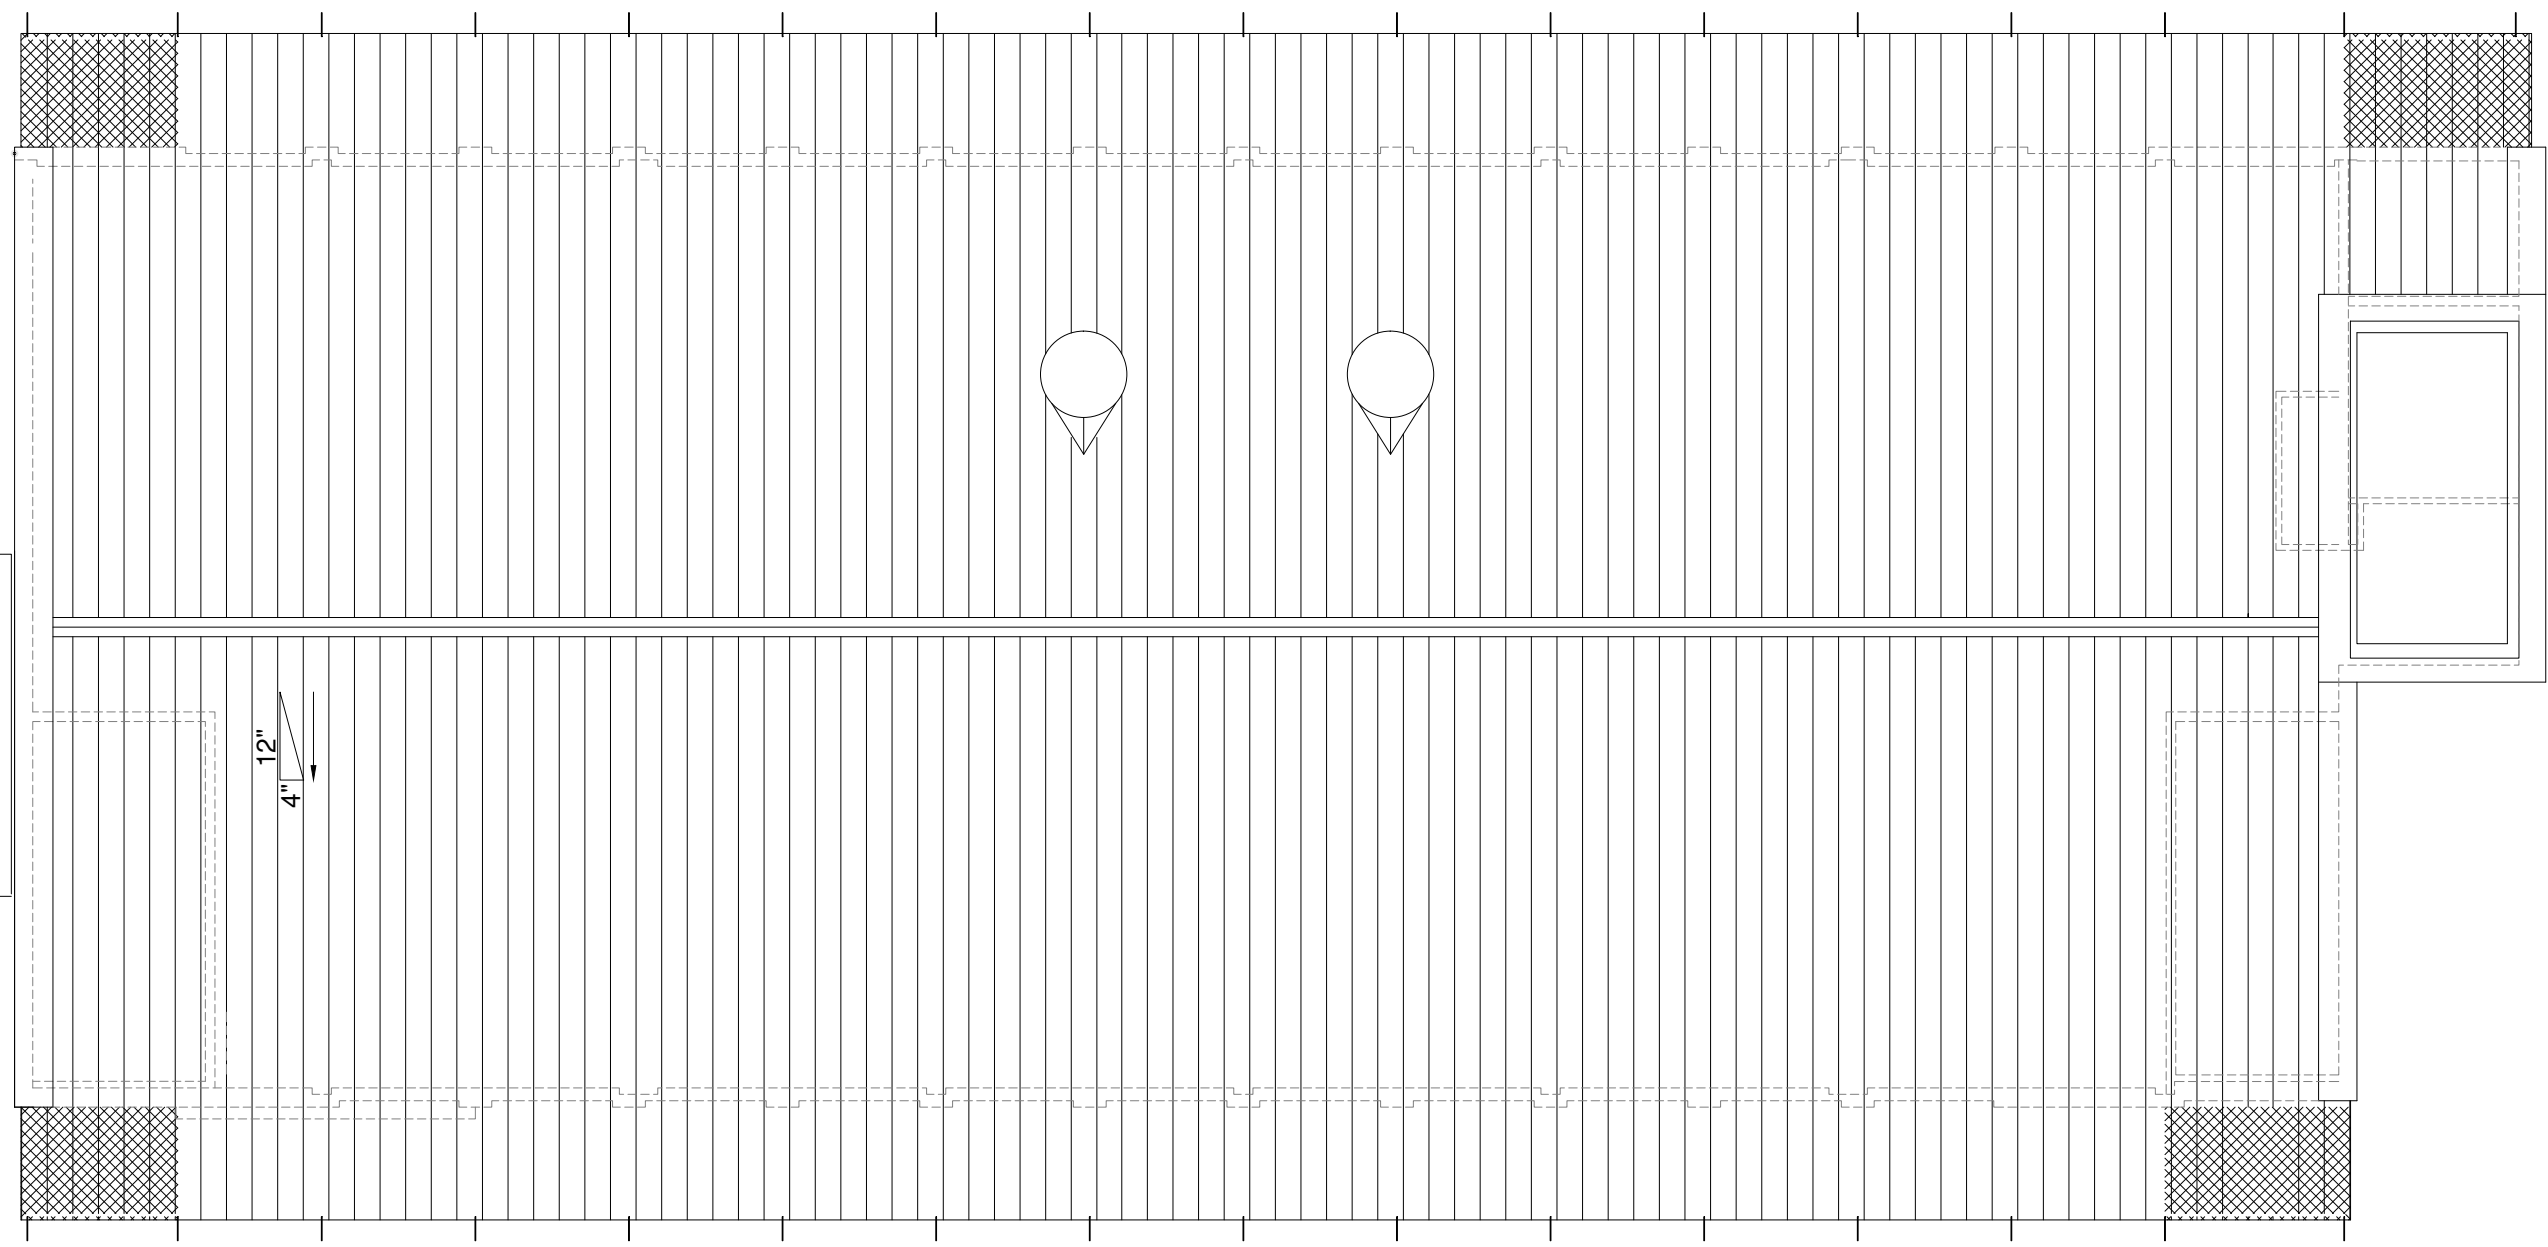

INDEX #	23
BUILDING #	118

12"
4"

Mar 02, 2015 - 11:12am - 118_AR.dwg
H:\Cooley Laboratory\Building Plan - Book Copy\

1 COOLEY LABORATORY - ROOF LEVEL
SCALE: 1" = 10'

M MONTANA STATE UNIVERSITY
CAMPUS PLANNING,
DESIGN & CONSTRUCTION
BOZEMAN, MONTANA
PHONE: 406.994.5413 FAX: 406.994.5665