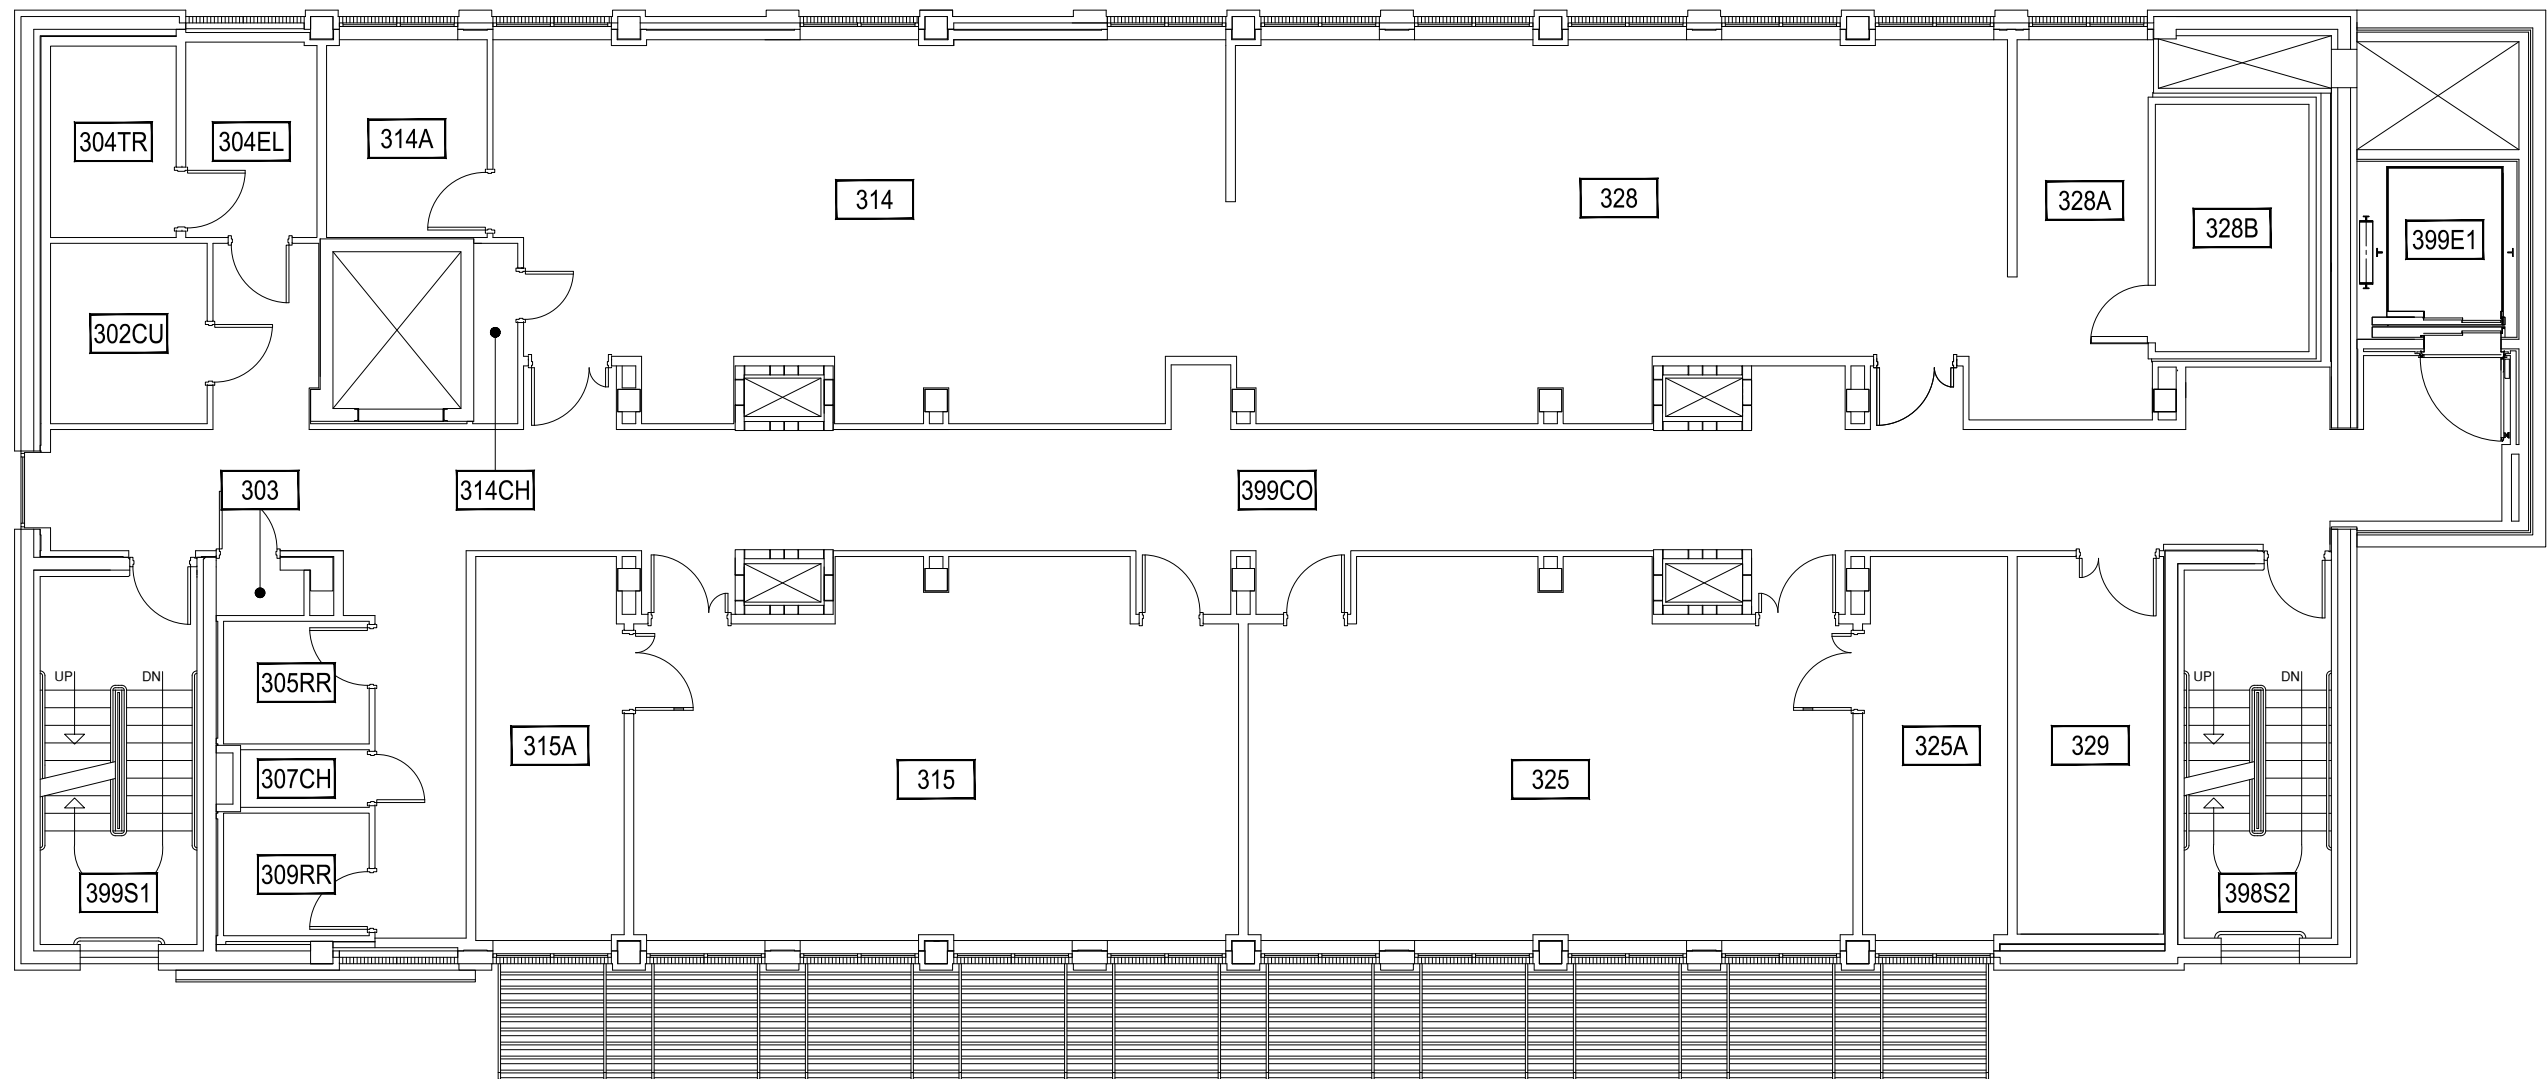

Mar 02, 2015 - 11:12am - 118_A3.dwg
H:\Cooley Laboratory\Building Plan - Book Copy\

M MONTANA STATE UNIVERSITY
CAMPUS PLANNING,
DESIGN & CONSTRUCTION
BOZEMAN, MONTANA
PHONE: 406.994.5413 FAX: 406.994.5665

INDEX #	23
BUILDING #	118