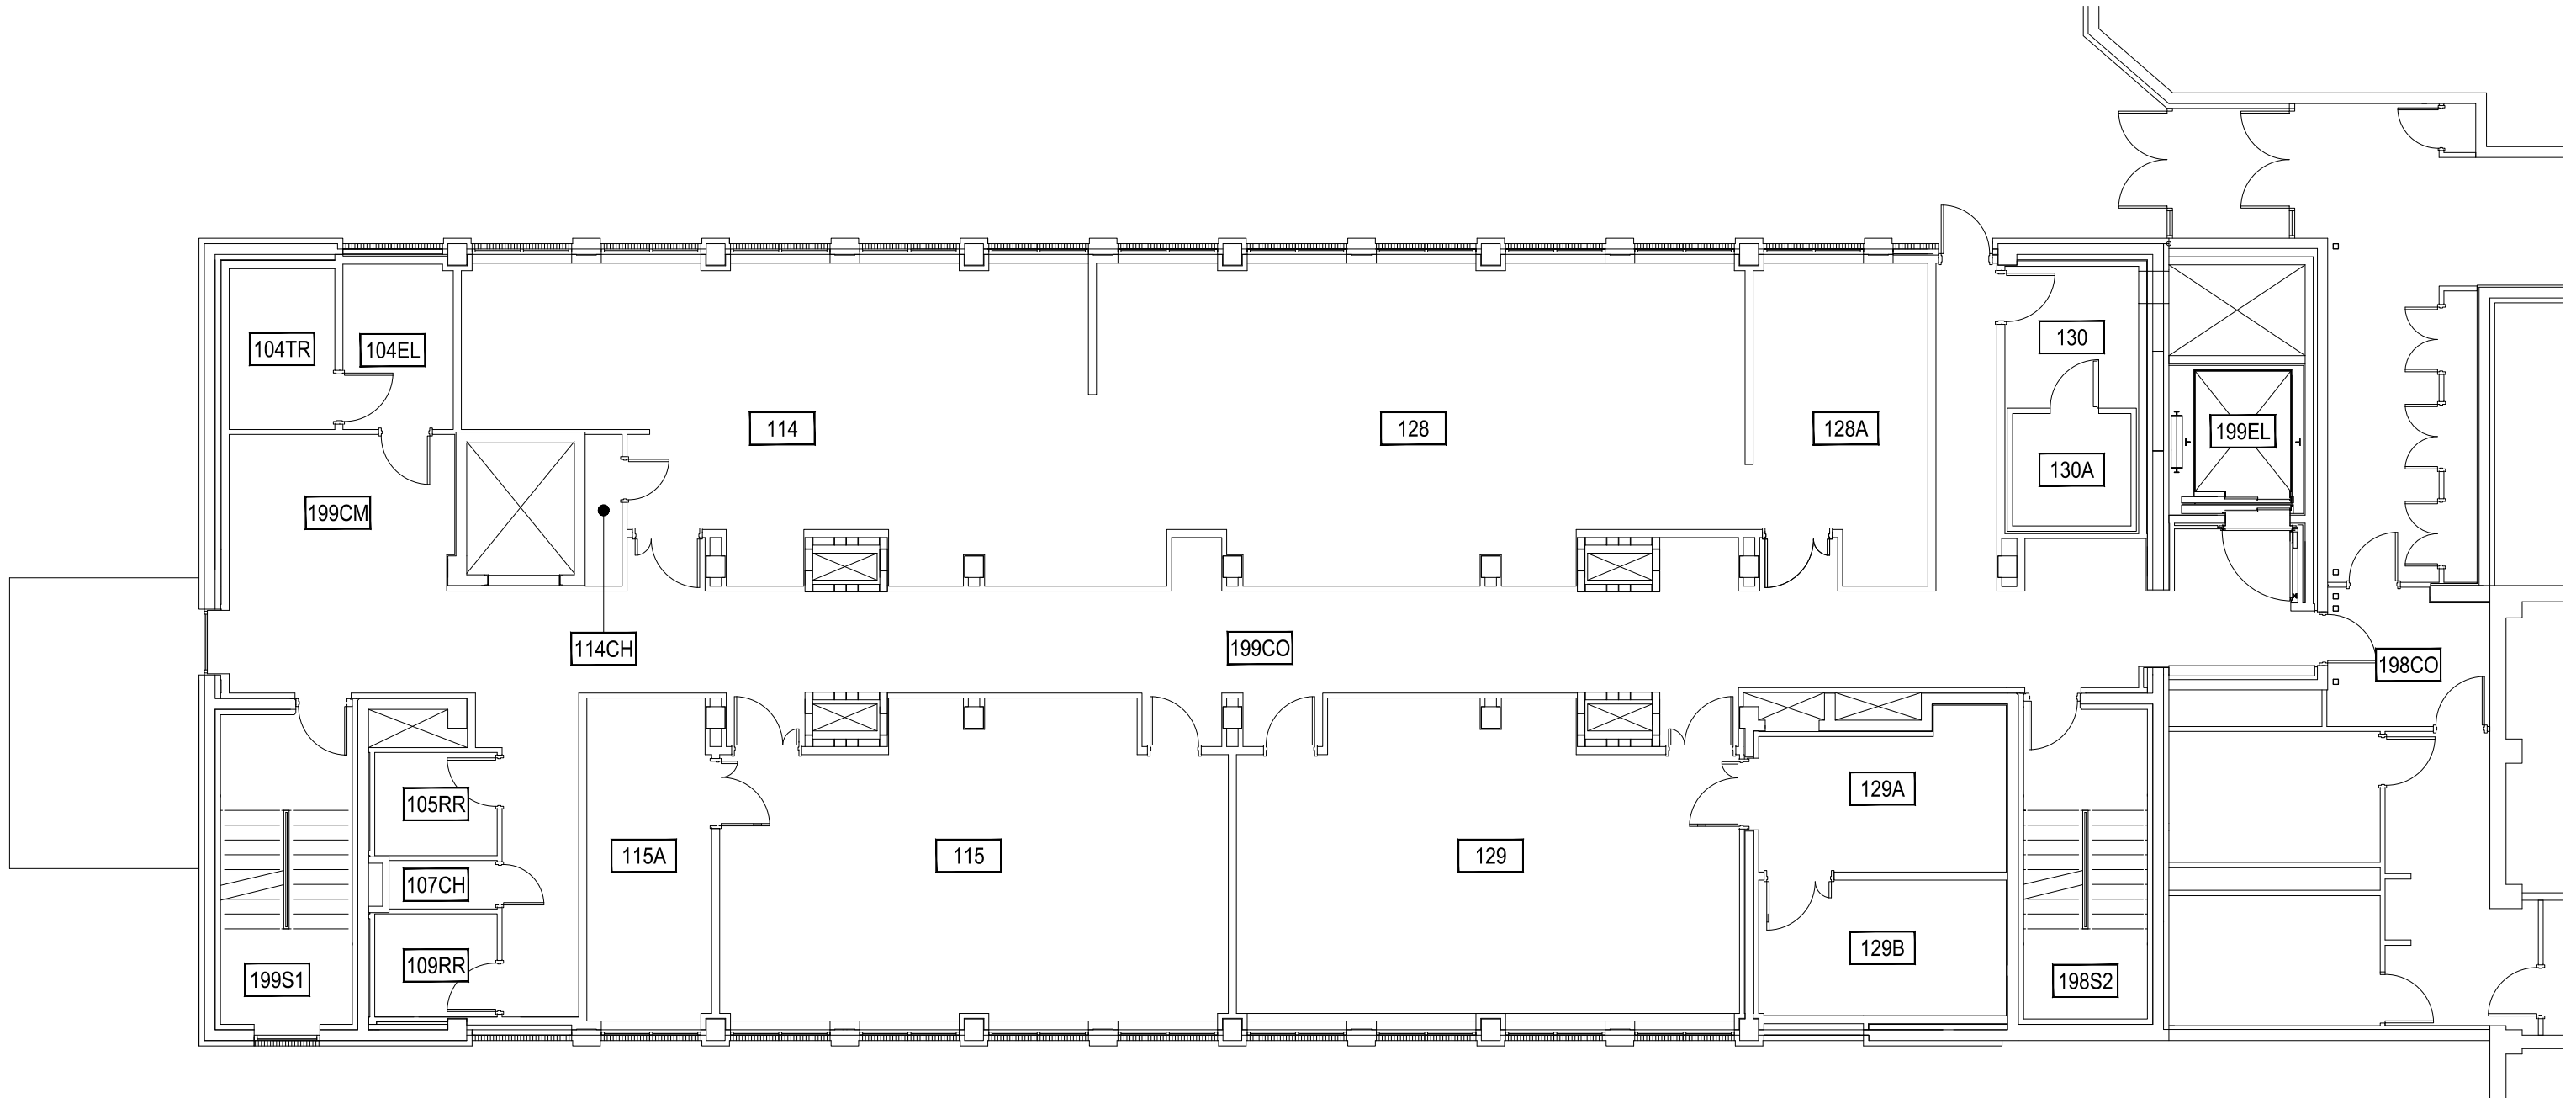

1 COOLEY LABORATORY - FIRST LEVEL
SCALE: 1" = 10'

Mar 02, 2015 - 11:12am - 118_A1.dwg
H:\Cooley Laboratory\Building Plan - Book Copy\

M MONTANA STATE UNIVERSITY
CAMPUS PLANNING,
DESIGN & CONSTRUCTION
BOZEMAN, MONTANA
PHONE: 406.994.5413 FAX: 406.994.5665

INDEX # **23**
BUILDING # **118**