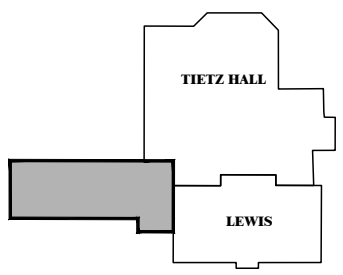

INDEX # **23**
 BUILDING # **118**

1 COOLEY LABORATORY - SECOND LEVEL
 SCALE: 1" = 10'

Mar 02, 2015 - 11:12am - 118_A2.dwg
 H:\Cooley Laboratory\Building Plan - Book Copy\

MONTANA STATE UNIVERSITY
 CAMPUS PLANNING,
 DESIGN & CONSTRUCTION
 BOZEMAN, MONTANA
 PHONE: 406.994.5413 FAX: 406.994.5665

INDEX #	23
BUILDING #	118

1 COOLEY LABORATORY - THIRD LEVEL
 SCALE: 1" = 10'

Mar 02, 2015 - 11:12am - 118_A3.dwg
 H:\Cooley Laboratory\Building Plan - Book Copy\

M MONTANA STATE UNIVERSITY
 CAMPUS PLANNING,
 DESIGN & CONSTRUCTION
 BOZEMAN, MONTANA
 PHONE: 406.994.5413 FAX: 406.994.5665

INDEX #	23
BUILDING #	118

1 COOLEY LABORATORY - FOURTH LEVEL
 SCALE: 1" = 10'

Mar 02, 2015 - 11:12am - 118_A.dwg
 H:\Cooley Laboratory\Building Plan - Book Copy\

MONTANA STATE UNIVERSITY
 CAMPUS PLANNING,
 DESIGN & CONSTRUCTION
 BOZEMAN, MONTANA
 PHONE: 406.994.5413 FAX: 406.994.5665