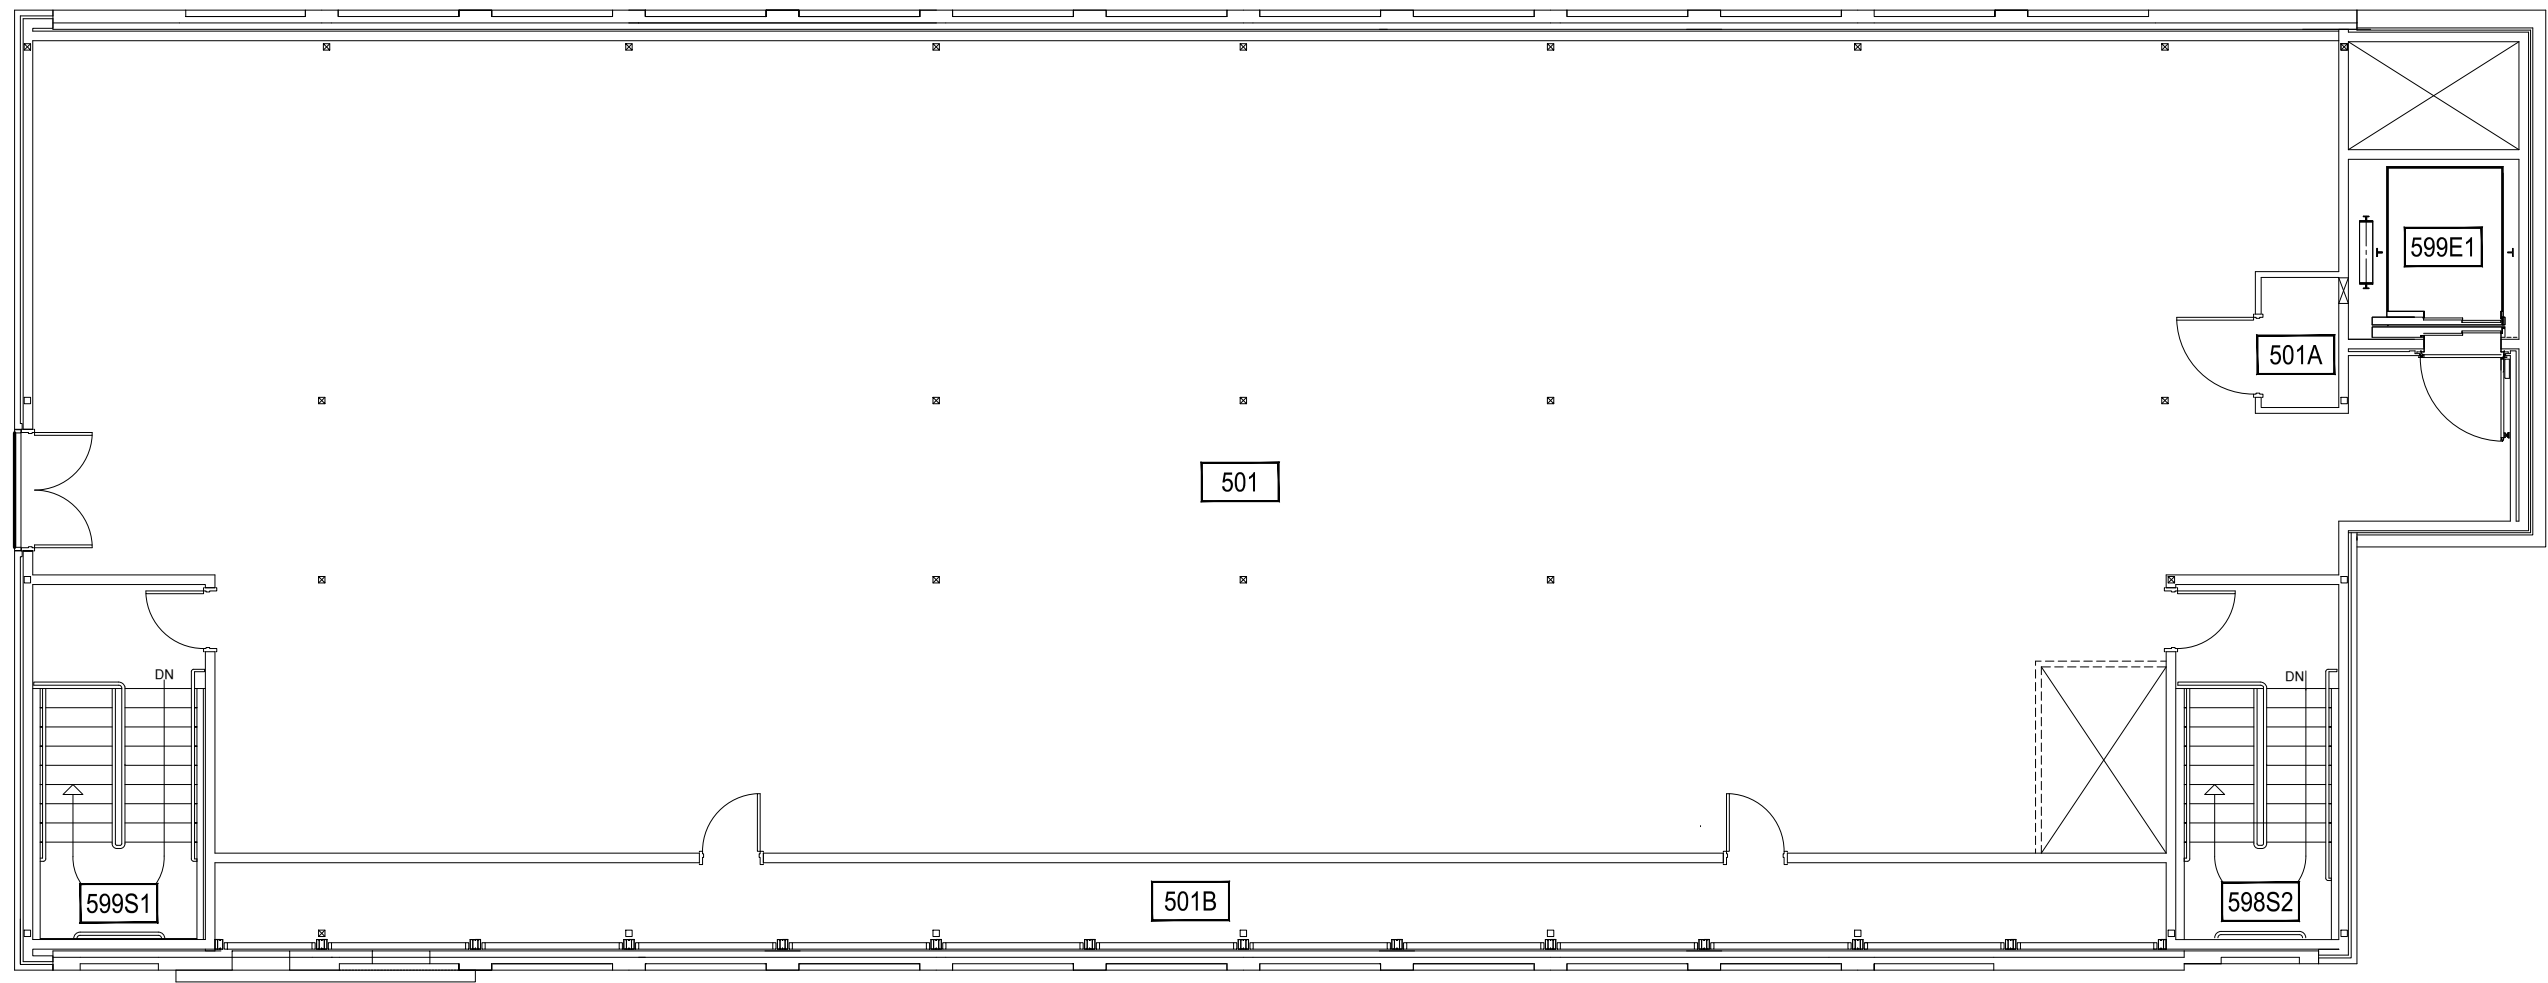

Mar 02, 2015 - 11:12am - 118_A5.dwg
H:\Cooley Laboratory\Building Plan - Book Copy\

1
COOLEY LABORATORY - FIFTH LEVEL
SCALE: 1" = 10'

M MONTANA STATE UNIVERSITY
CAMPUS PLANNING,
DESIGN & CONSTRUCTION
BOZEMAN, MONTANA
PHONE: 406.994.5413 FAX: 406.994.5665

INDEX #	23
BUILDING #	118