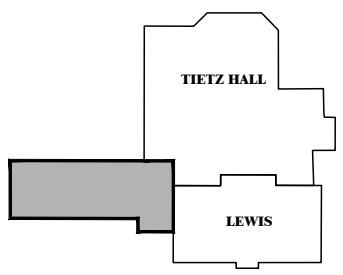

INDEX #	23
BUILDING #	118

1 COOLEY LABORATORY - FOURTH LEVEL
 SCALE: 1" = 10'

Mar 02, 2015 - 11:12am - 118_A.dwg
 H:\Cooley Laboratory\Building Plan - Book Copy\

MONTANA STATE UNIVERSITY
 CAMPUS PLANNING,
 DESIGN & CONSTRUCTION
 BOZEMAN, MONTANA
 PHONE: 406.994.5413 FAX: 406.994.5665

INDEX #	23
BUILDING #	118

Mar 02, 2015 - 11:12am - 118_A5.dwg
 H:\Cooley Laboratory\Building Plan - Book Copy\

1
COOLEY LABORATORY - FIFTH LEVEL
 SCALE: 1" = 10'

M MONTANA STATE UNIVERSITY
 CAMPUS PLANNING,
 DESIGN & CONSTRUCTION
 BOZEMAN, MONTANA
 PHONE: 406.994.5413 FAX: 406.994.5665

INDEX #	23
BUILDING #	118

12"
4"

Mar 02, 2015 - 11:12am - 118_AR.dwg
H:\Cooley Laboratory\Building Plan - Book Copy\

1 COOLEY LABORATORY - ROOF LEVEL
SCALE: 1" = 10'

M MONTANA STATE UNIVERSITY
CAMPUS PLANNING,
DESIGN & CONSTRUCTION
BOZEMAN, MONTANA
PHONE: 406.994.5413 FAX: 406.994.5665