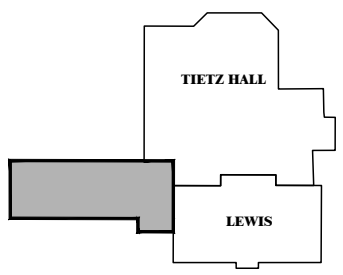

INDEX # **23**
 BUILDING # **118**

1 COOLEY LABORATORY - SECOND LEVEL
 SCALE: 1" = 10'

Mar 02, 2015 - 11:12am - 118_A2.dwg
 H:\Cooley Laboratory\Building Plan - Book Copy\

MONTANA STATE UNIVERSITY
 CAMPUS PLANNING,
 DESIGN & CONSTRUCTION
 BOZEMAN, MONTANA
 PHONE: 406.994.5413 FAX: 406.994.5665

INDEX #	23
BUILDING #	118

1 COOLEY LABORATORY - THIRD LEVEL
 SCALE: 1" = 10'

Mar 02, 2015 - 11:12am - 118_A3.dwg
 H:\Cooley Laboratory\Building Plan - Book Copy\

M MONTANA STATE UNIVERSITY
 CAMPUS PLANNING,
 DESIGN & CONSTRUCTION
 BOZEMAN, MONTANA
 PHONE: 406.994.5413 FAX: 406.994.5665