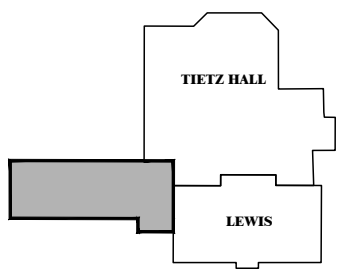

INDEX #	23
BUILDING #	118

1 COOLEY LABORATORY - THIRD LEVEL
 SCALE: 1" = 10'

Mar 02, 2015 - 11:12am - 118_A3.dwg
 H:\Cooley Laboratory\Building Plan - Book Copy\

M MONTANA STATE UNIVERSITY
 CAMPUS PLANNING,
 DESIGN & CONSTRUCTION
 BOZEMAN, MONTANA
 PHONE: 406.994.5413 FAX: 406.994.5665

INDEX #	23
BUILDING #	118

1 COOLEY LABORATORY - FOURTH LEVEL
 SCALE: 1" = 10'

Mar 02, 2015 - 11:12am - 118_A.dwg
 H:\Cooley Laboratory\Building Plan - Book Copy\

MONTANA STATE UNIVERSITY
 CAMPUS PLANNING,
 DESIGN & CONSTRUCTION
 BOZEMAN, MONTANA
 PHONE: 406.994.5413 FAX: 406.994.5665

INDEX #	23
BUILDING #	118

Mar 02, 2015 - 11:12am - 118_A5.dwg
 H:\Cooley Laboratory\Building Plan - Book Copy\

1
COOLEY LABORATORY - FIFTH LEVEL
 SCALE: 1" = 10'

M MONTANA STATE UNIVERSITY
 CAMPUS PLANNING,
 DESIGN & CONSTRUCTION
 BOZEMAN, MONTANA
 PHONE: 406.994.5413 FAX: 406.994.5665