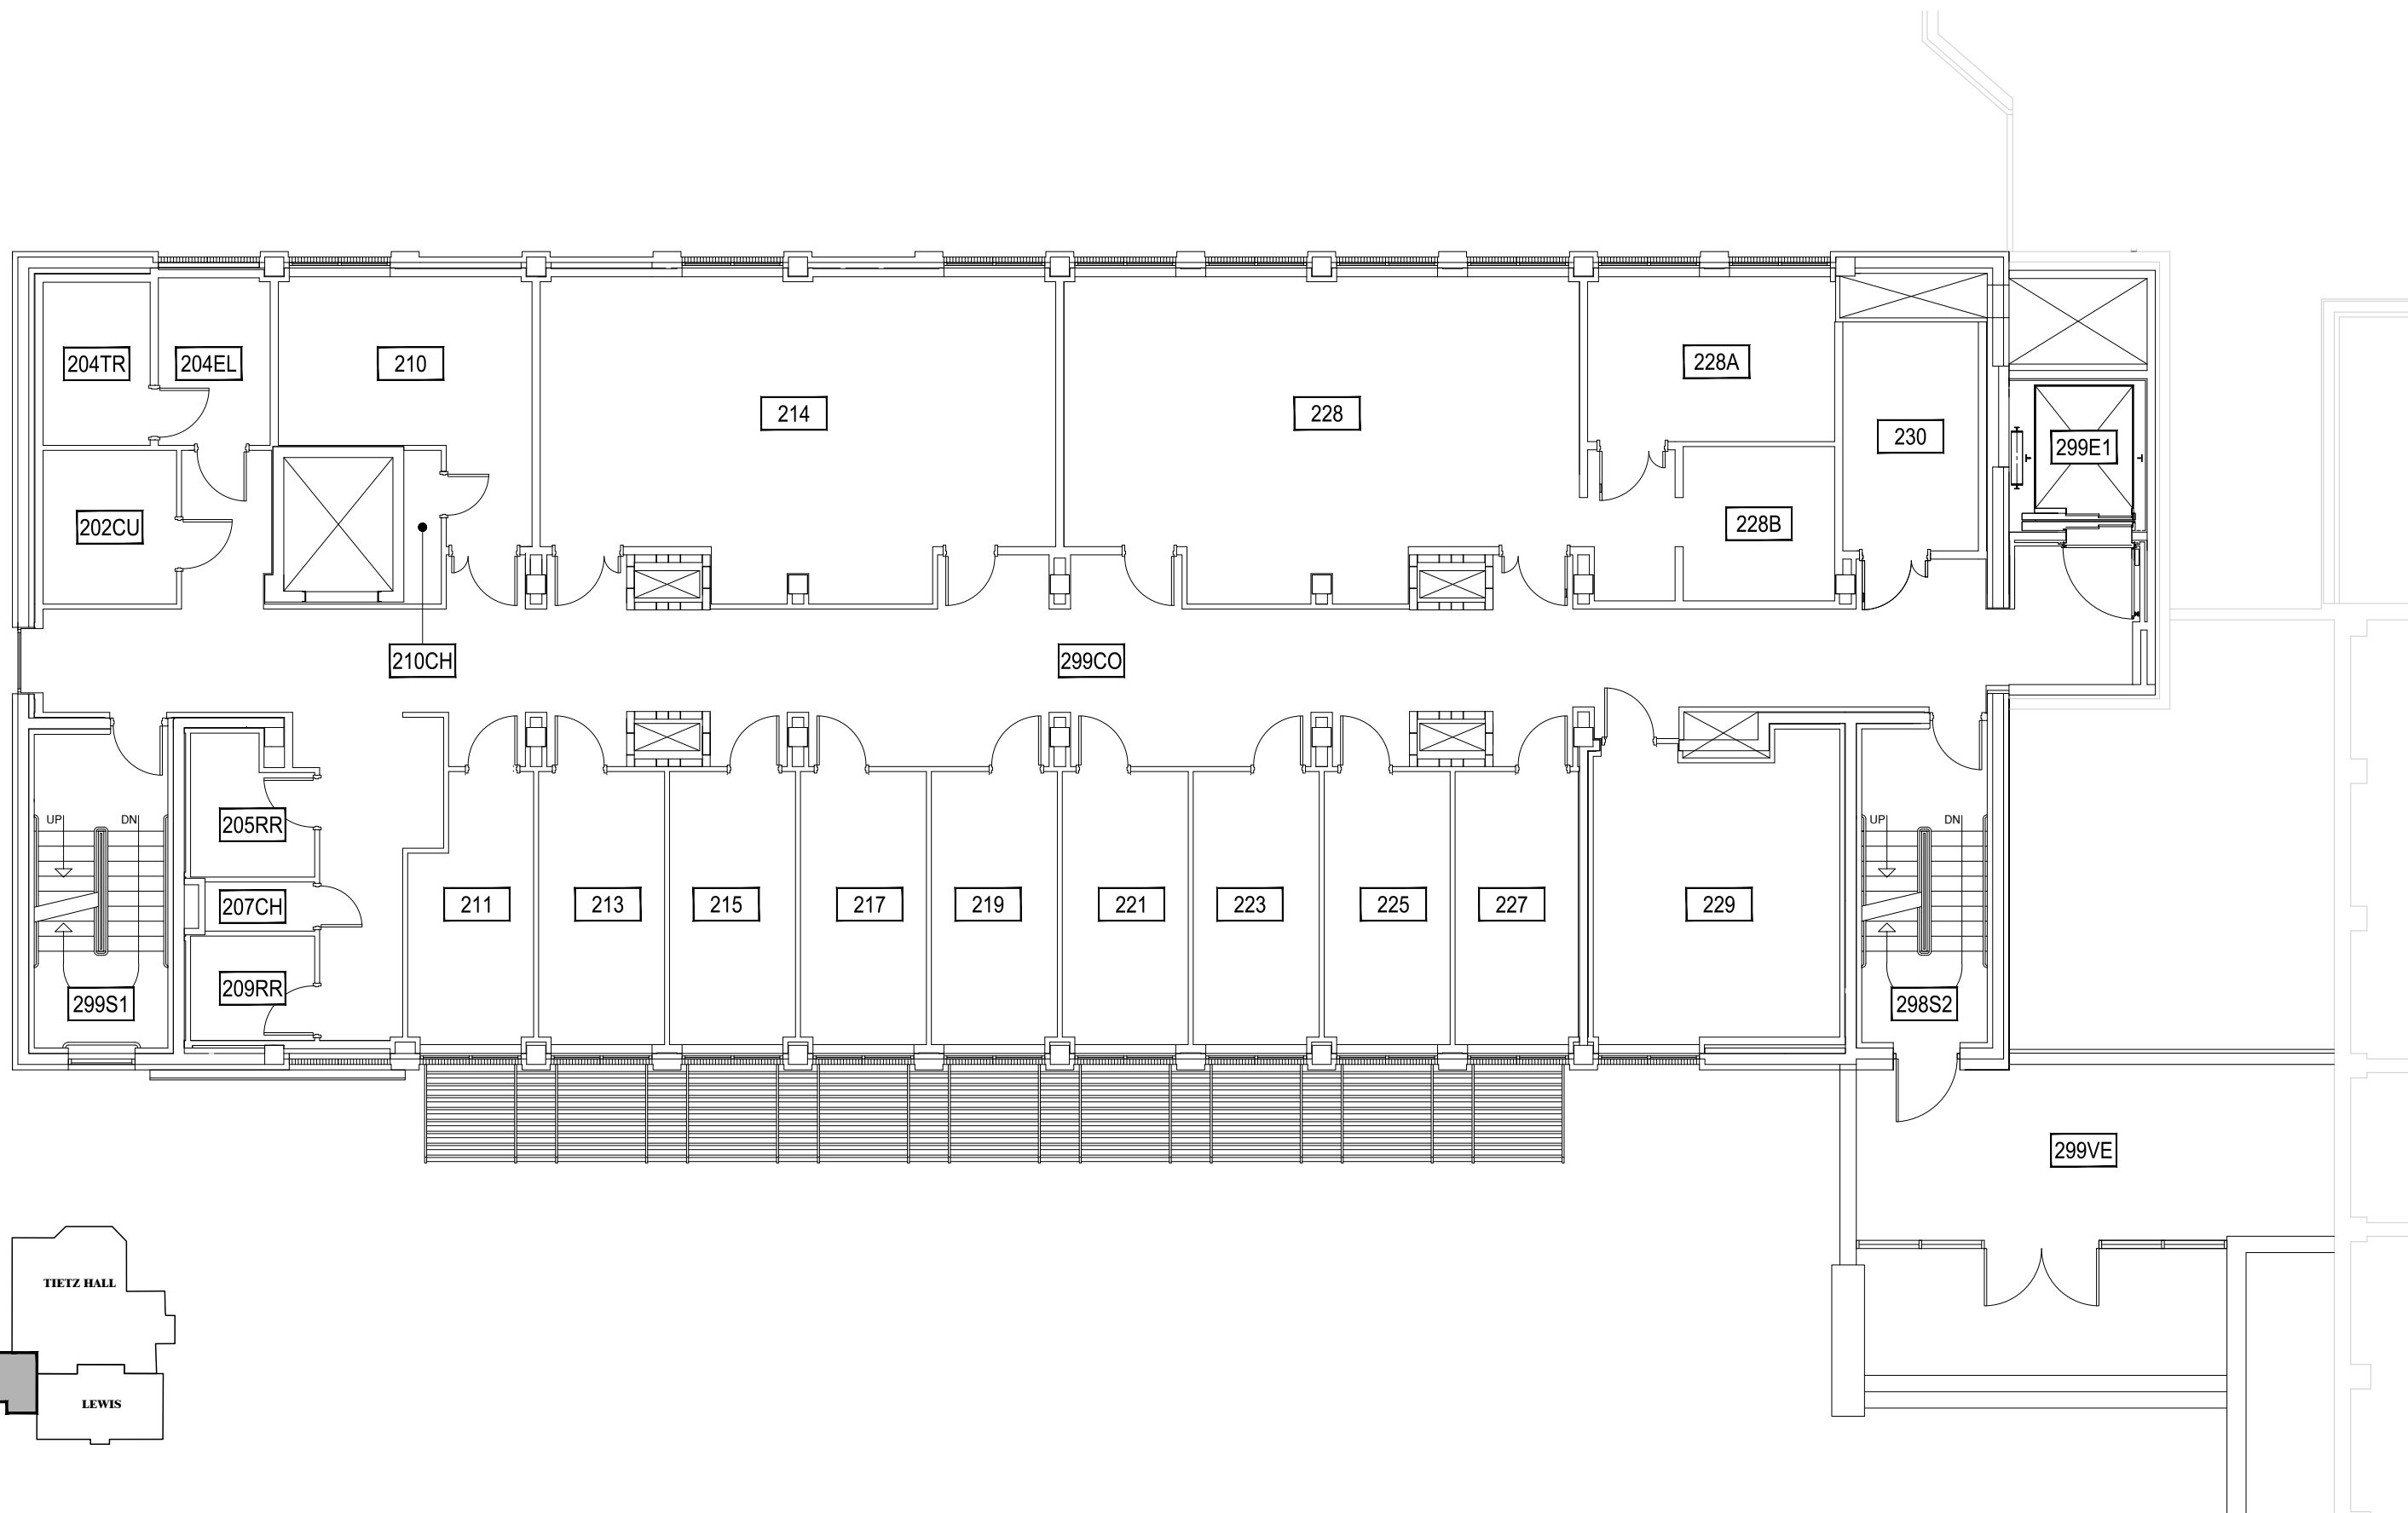

1 COOLEY LABORATORY - SECOND LEVEL
SCALE: 1" = 10'

Mar 02, 2015 - 11:12am - 118_A2.dwg
H:\Cooley Laboratory\Building Plan - Book Copy\

MONTANA STATE UNIVERSITY
CAMPUS PLANNING,
DESIGN & CONSTRUCTION
BOZEMAN, MONTANA
PHONE: 406.994.5413 FAX: 406.994.5665

INDEX #	23
BUILDING #	118