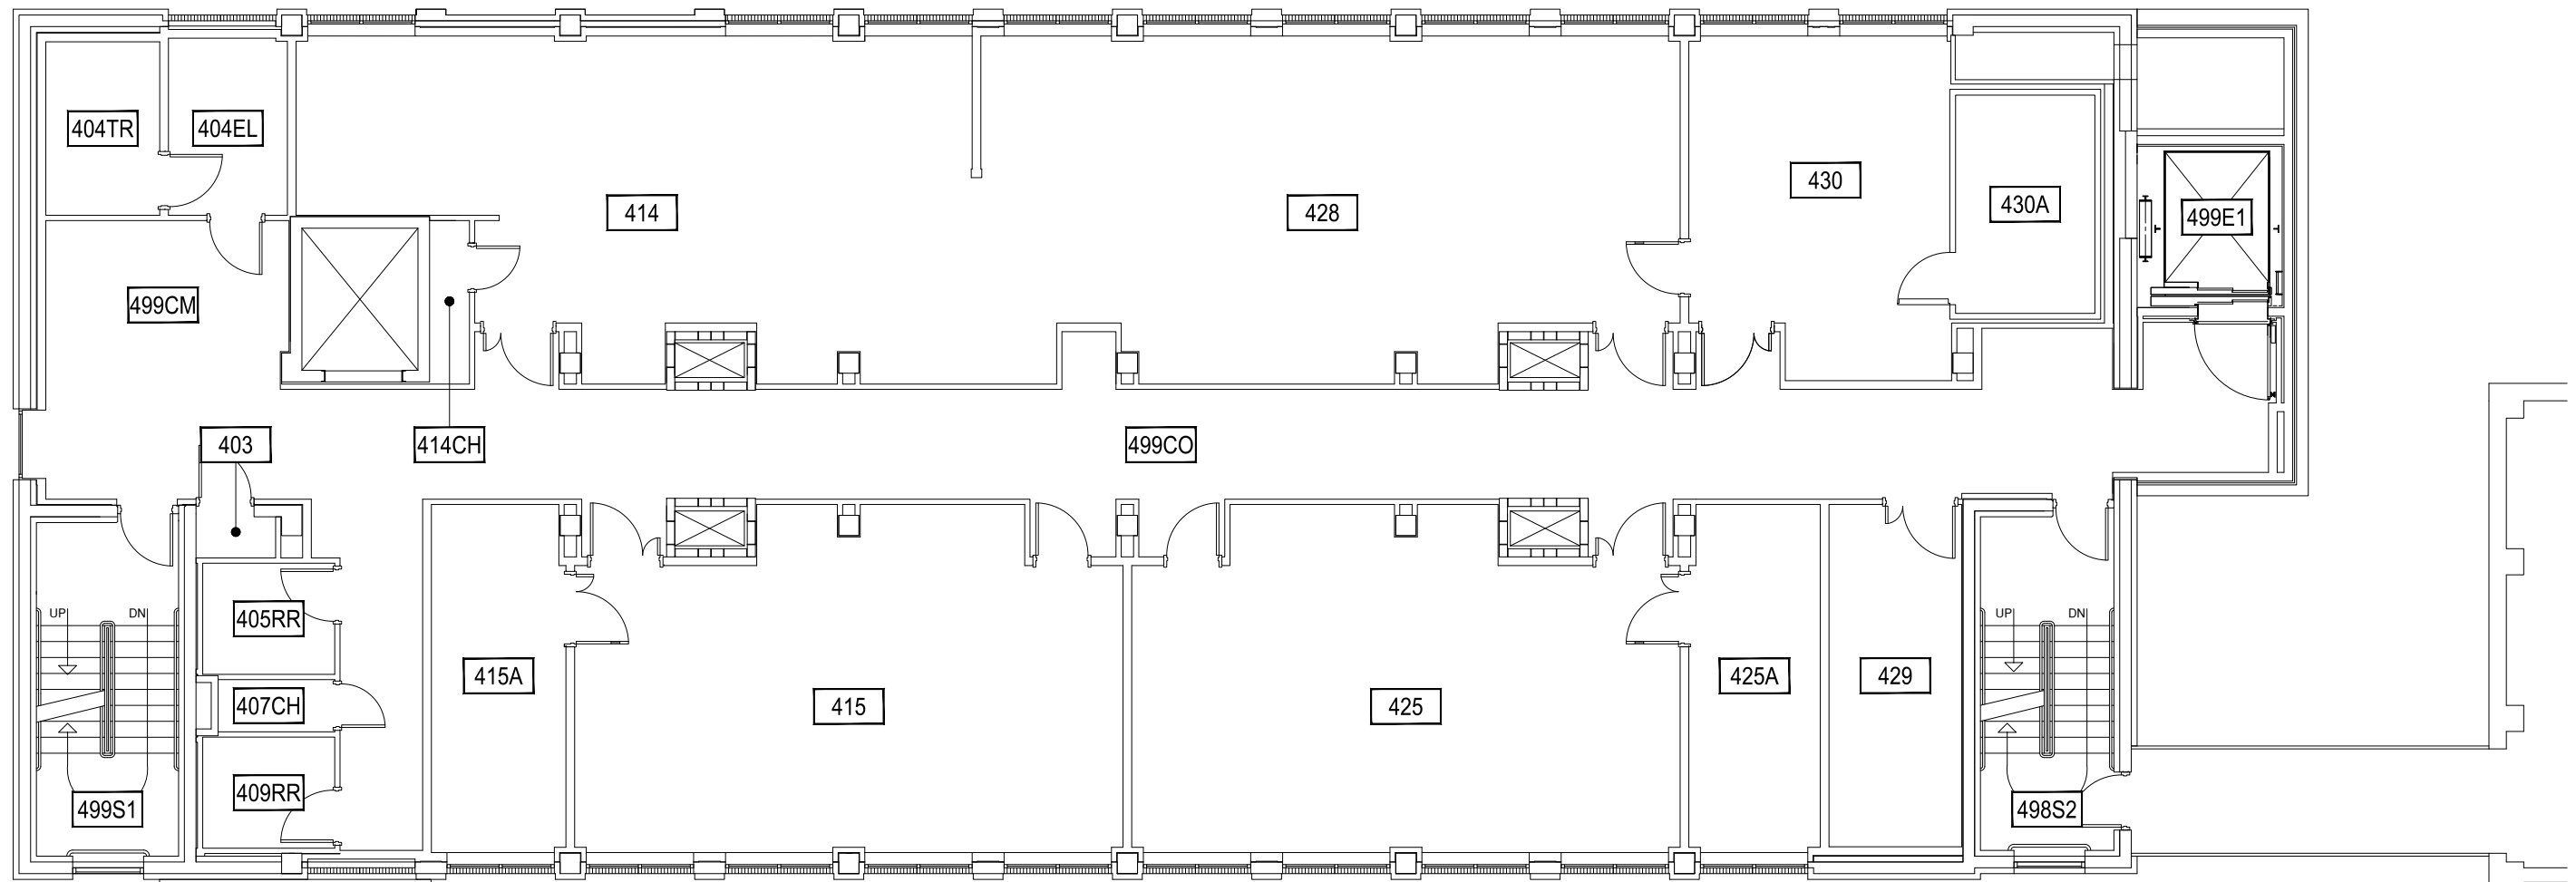

Mar 02, 2015 - 11:12am - 118_A.dwg
H:\Cooley Laboratory\Building Plan - Book Copy\

MONTANA STATE UNIVERSITY
CAMPUS PLANNING,
DESIGN & CONSTRUCTION
BOZEMAN, MONTANA
PHONE: 406.994.5413 FAX: 406.994.5665

INDEX #	23
BUILDING #	118